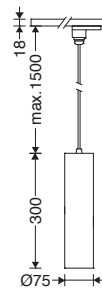

HONEY Suspended Luminaire (Surface Mounted version)

M371SH30M1LED...

HONEY Suspended Luminaire (Track Mounting version)

M371T1H30M1LED...