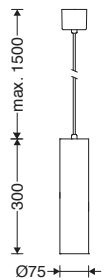

HONEY Suspended Luminaire (Surface Mounted version)

M371SH30M1LED...

HONEY Suspended Luminaire (Track Mounting version)

M371T1H30M1LED...