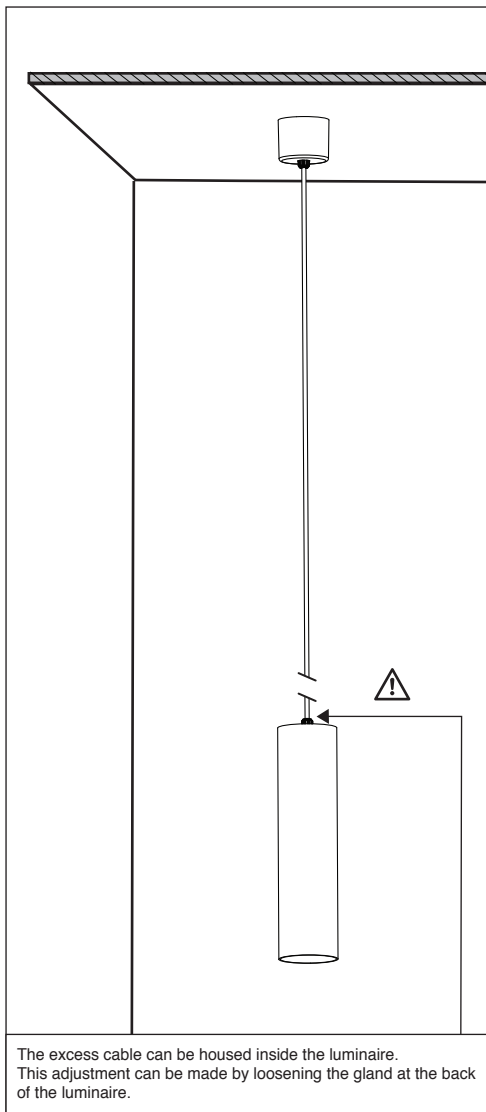

HONEY Suspended Luminaire (Surface Mounted version)

M371SH30M1LED...

HONEY Suspended Luminaire (Track Mounting version)

M371T1H30M1LED...