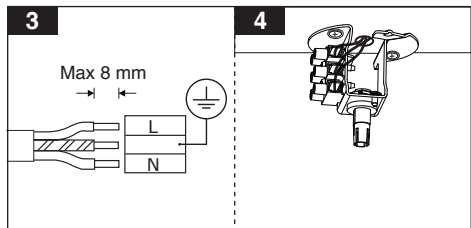

HONEY Suspended Luminaire (Surface Mounted version)

M371SH30M1LED...

HONEY Suspended Luminaire (Track Mounting version)

M371T1H30M1LED...