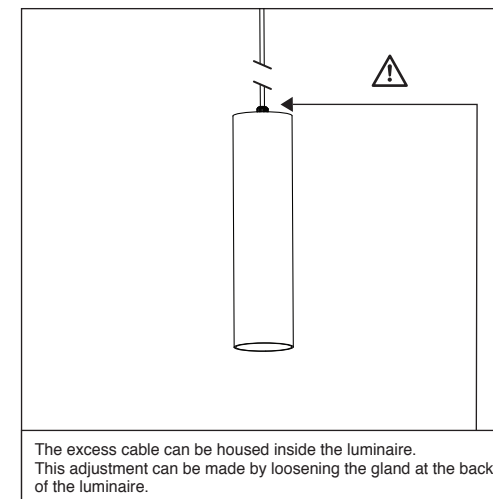

HONEY Suspended Luminaire (Surface Mounted version)

M371SH30M1LED...

HONEY Suspended Luminaire (Track Mounting version)

M371T1H30M1LED...