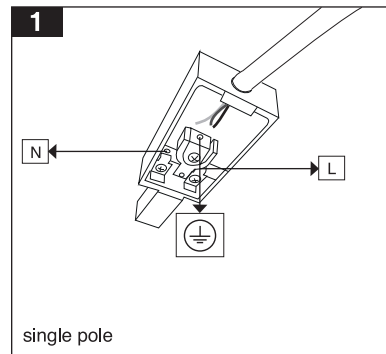

HONEY Suspended Luminaire (Surface Mounted version)

M371SH30M1LED...

HONEY Suspended Luminaire (Track Mounting version)

M371T1H30M1LED...