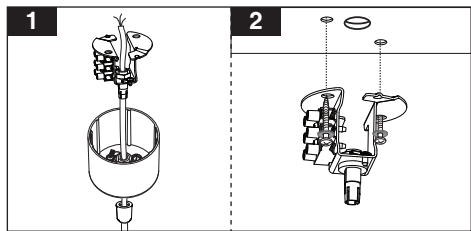

HONEY Suspended Luminaire (Surface Mounted version)

M371SH30M1LED...

HONEY Suspended Luminaire (Track Mounting version)

M371T1H30M1LED...