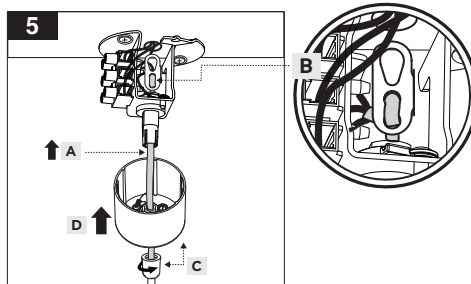

HONEY Suspended Luminaire (Surface Mounted version)

M371SH30M1LED...

HONEY Suspended Luminaire (Track Mounting version)

M371T1H30M1LED...