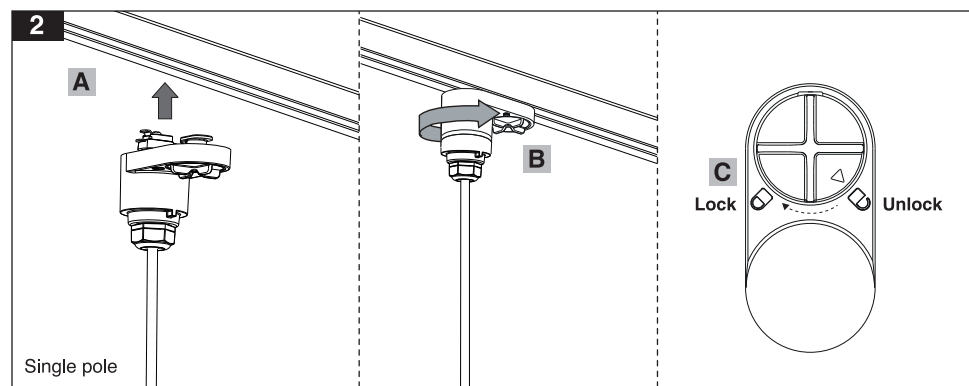

HONEY Suspended Luminaire (Surface Mounted version)

M371SH30M1LED...

HONEY Suspended Luminaire (Track Mounting version)

M371T1H30M1LED...