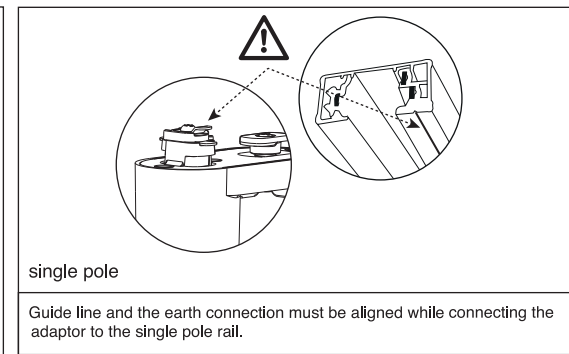

HONEY Suspended Luminaire (Surface Mounted version)

M371SH30M1LED...

HONEY Suspended Luminaire (Track Mounting version)

M371T1H30M1LED...