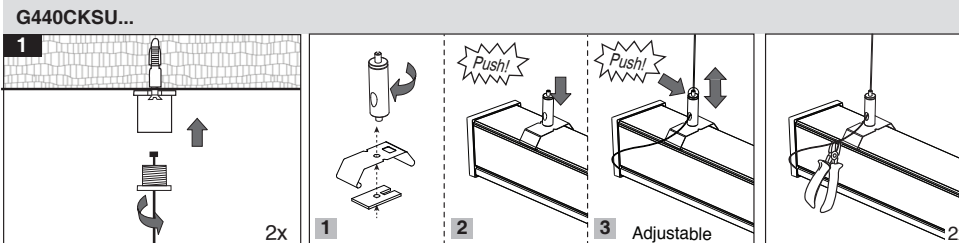

Cat. Code	Dimensions		W (kg)
	L(mm)		
M455...601LED1840-S	600		1.8
M455...1152LED2840-S	1160		3.2
M455...1453LED3840-S	1440		4.2

- 1- For proper utilization of this product and safety, it is mandatory to closely comply with the directions and notes in this instruction and guide.
- 2- Earth connection as provided is mandatory.
- 3- Do not directly touch or impact LED module.
- 4- Do not stare at LED light source.
- 5- The light source of this luminaire is not replaceable; when the light source reaches its end of life the whole luminaire shall be replaced

Mounting with bracket

Electrical connection for battery-using luminaire

Through wiring