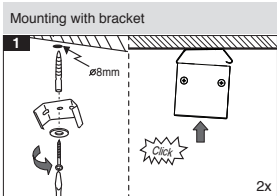

Cat. Code	Dimensions		W (kg)
	L(mm)		
M455...601LED1840-S	600		1.8
M455...1152LED2840-S	1160		3.2
M455...1453LED3840-S	1440		4.2

- 1- For proper utilization of this product and safety, it is mandatory to closely comply with the directions and notes in this instruction and guide.
- 2- Earth connection as provided is mandatory.
- 3- Do not directly touch or impact LED module.
- 4- Do not stare at LED light source.
- 5- The light source of this luminaire is not replaceable; when the light source reaches its end of life the whole luminaire shall be replaced

Mounting with bracket

Electrical connection for battery-using luminaire

Through wiring