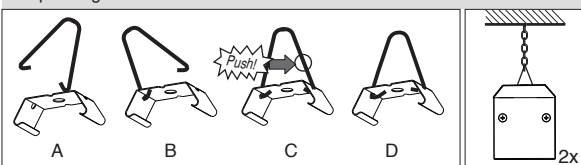

Cat. Code	Dimensions		W (kg)
	L(mm)		
M455...601LED1840-S	600		1.8
M455...1152LED2840-S	1160		3.2
M455...1453LED3840-S	1440		4.2

- 1- For proper utilization of this product and safety, it is mandatory to closely comply with the directions and notes in this instruction and guide.
- 2- Earth connection as provided is mandatory.
- 3- Do not directly touch or impact LED module.
- 4- Do not stare at LED light source.
- 5- The light source of this luminaire is not replaceable; when the light source reaches its end of life the whole luminaire shall be replaced

Mounting with bracket

Electrical connection for battery-using luminaire

Through wiring