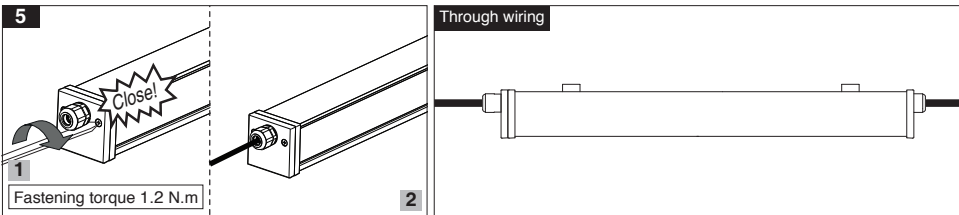

Cat. Code	Dimensions		W (kg)
	L(mm)		
M455...601LED1840-S	600		1.8
M455...1152LED2840-S	1160		3.2
M455...1453LED3840-S	1440		4.2

- 1- For proper utilization of this product and safety, it is mandatory to closely comply with the directions and notes in this instruction and guide.
- 2- Earth connection as provided is mandatory.
- 3- Do not directly touch or impact LED module.
- 4- Do not stare at LED light source.
- 5- The light source of this luminaire is not replaceable; when the light source reaches its end of life the whole luminaire shall be replaced

Mounting with bracket

Electrical connection for battery-using luminaire

Through wiring