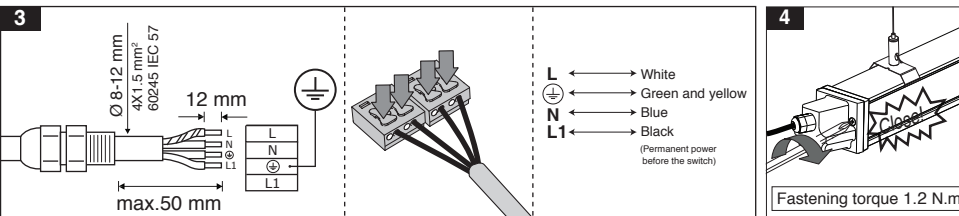

Cat. Code	Dimensions		W (kg)
	L(mm)		
M455...601LED1840-S	600		1.8
M455...1152LED2840-S	1160		3.2
M455...1453LED3840-S	1440		4.2

- 1- For proper utilization of this product and safety, it is mandatory to closely comply with the directions and notes in this instruction and guide.
- 2- Earth connection as provided is mandatory.
- 3- Do not directly touch or impact LED module.
- 4- Do not stare at LED light source.
- 5- The light source of this luminaire is not replaceable; when the light source reaches its end of life the whole luminaire shall be replaced

Mounting with bracket

Electrical connection for battery-using luminaire

Through wiring