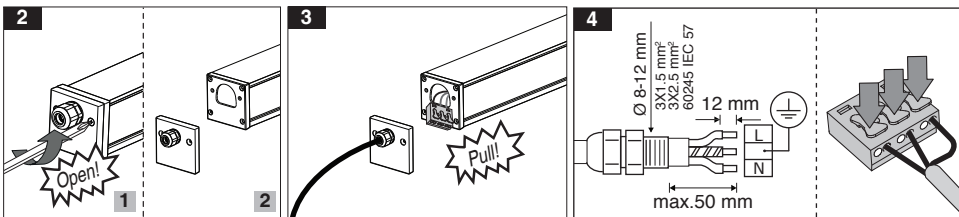

Cat. Code	Dimensions		W (kg)
	L(mm)		
M455...601LED1840-S	600		1.8
M455...1152LED2840-S	1160		3.2
M455...1453LED3840-S	1440		4.2

- 1- For proper utilization of this product and safety, it is mandatory to closely comply with the directions and notes in this instruction and guide.
- 2- Earth connection as provided is mandatory.
- 3- Do not directly touch or impact LED module.
- 4- Do not stare at LED light source.
- 5- The light source of this luminaire is not replaceable; when the light source reaches its end of life the whole luminaire shall be replaced

Mounting with bracket

Electrical connection for battery-using luminaire

Through wiring