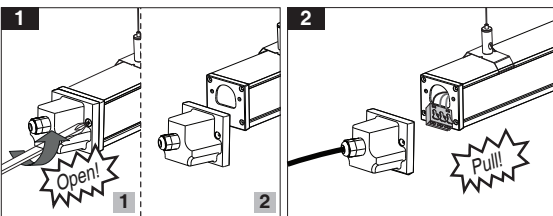

Cat. Code	Dimensions		W (kg)
	L(mm)		
M455...601LED1840-S	600		1.8
M455...1152LED2840-S	1160		3.2
M455...1453LED3840-S	1440		4.2

- 1- For proper utilization of this product and safety, it is mandatory to closely comply with the directions and notes in this instruction and guide.
- 2- Earth connection as provided is mandatory.
- 3- Do not directly touch or impact LED module.
- 4- Do not stare at LED light source.
- 5- The light source of this luminaire is not replaceable; when the light source reaches its end of life the whole luminaire shall be replaced

Mounting with bracket

Electrical connection for battery-using luminaire

Through wiring