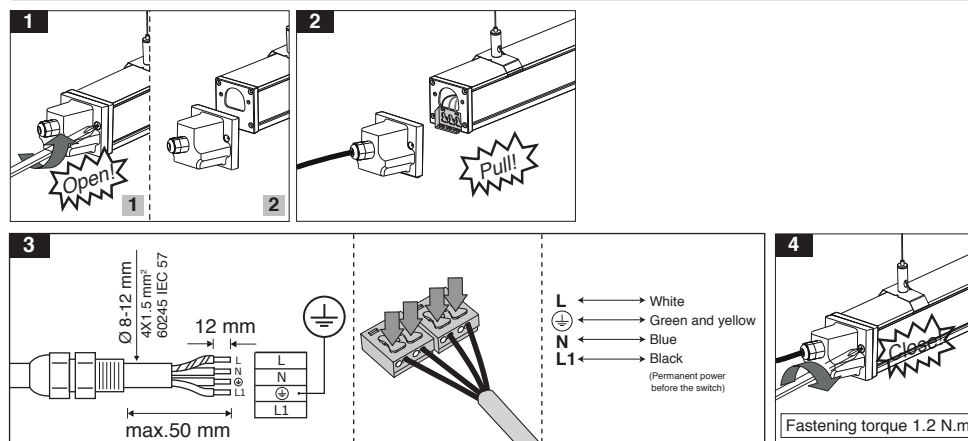

Cat. Code	Dimintions	Max Temp.	Min Temp.	W
	L(mm)	(C.)	(C.)	(kg)
M455...601LED1840-S	600	45°	-20°	1.8
M455...1152LED2840-S	1160	45°	-20°	3.2
M455...1453LED3840-S	1440	45°	-20°	4.2

- 1- For proper utilization of this product and safety, it is mandatory to closely comply with the directions and notes in this instruction and guide.
- 2- Earth connection as provided is mandatory.
- 3- Do not directly touch or impact LED module.
- 4- Do not stare at LED light source.
- 5- The light source of this luminaire is not replaceable; when the light source reaches its end of life the whole luminaire shall be replaced

Mounting with bracket

G440CKSU...

Electrical connection for battery-using luminaire

Through wiring