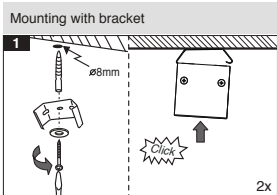

Cat. Code	Dimintions	Max Temp.	Min Temp.	W
	L(mm)	(C.)	(C.)	(kg)
M455...601LED1840-S	600	45°	-20°	1.8
M455...1152LED2840-S	1160	45°	-20°	3.2
M455...1453LED3840-S	1440	45°	-20°	4.2

- 1- For proper utilization of this product and safety, it is mandatory to closely comply with the directions and notes in this instruction and guide.
- 2- Earth connection as provided is mandatory.
- 3- Do not directly touch or impact LED module.
- 4- Do not stare at LED light source.
- 5- The light source of this luminaire is not replaceable; when the light source reaches its end of life the whole luminaire shall be replaced

Mounting with bracket

G440CKSU...

Electrical connection for battery-using luminaire

Through wiring