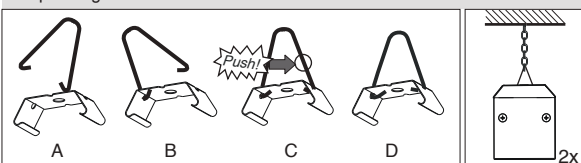

Cat. Code	Dimintions	Max Temp.	Min Temp.	W
	L(mm)	(C.)	(C.)	(kg)
M455...601LED1840-S	600	45°	-20°	1.8
M455...1152LED2840-S	1160	45°	-20°	3.2
M455...1453LED3840-S	1440	45°	-20°	4.2

- 1- For proper utilization of this product and safety, it is mandatory to closely comply with the directions and notes in this instruction and guide.
- 2- Earth connection as provided is mandatory.
- 3- Do not directly touch or impact LED module.
- 4- Do not stare at LED light source.
- 5- The light source of this luminaire is not replaceable; when the light source reaches its end of life the whole luminaire shall be replaced

Mounting with bracket

G440CKSU...

Electrical connection for battery-using luminaire

Through wiring