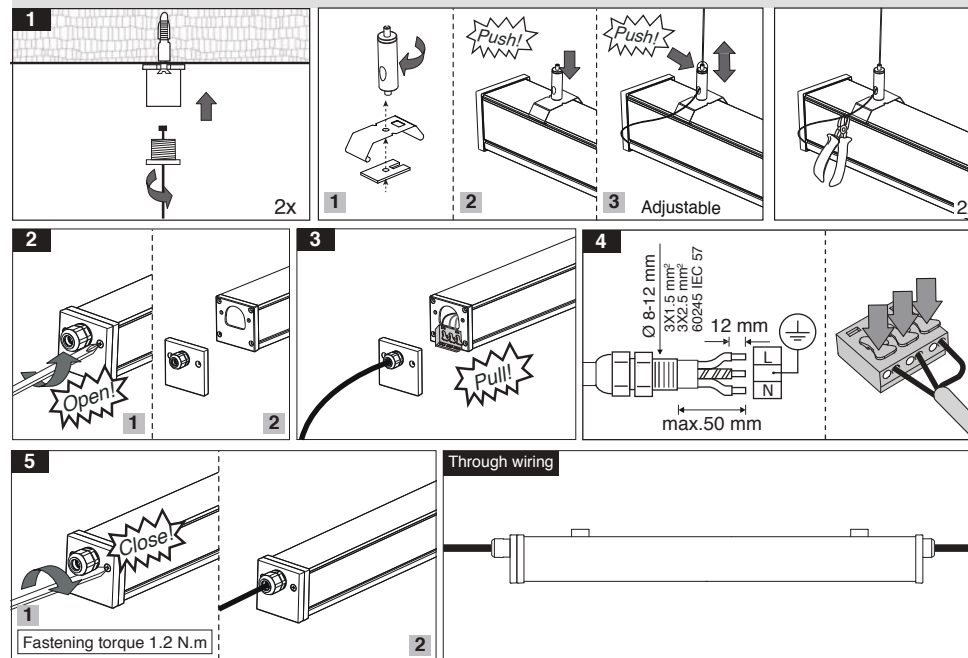

Cat. Code	Dimintions	Max Temp.	Min Temp.	W
	L(mm)	(C.)	(C.)	(kg)
M455...601LED1840-S	600	45°	-20°	1.8
M455...1152LED2840-S	1160	45°	-20°	3.2
M455...1453LED3840-S	1440	45°	-20°	4.2

- 1- For proper utilization of this product and safety, it is mandatory to closely comply with the directions and notes in this instruction and guide.
- 2- Earth connection as provided is mandatory.
- 3- Do not directly touch or impact LED module.
- 4- Do not stare at LED light source.
- 5- The light source of this luminaire is not replaceable; when the light source reaches its end of life the whole luminaire shall be replaced

Mounting with bracket

G440CKSU...

Electrical connection for battery-using luminaire

Through wiring