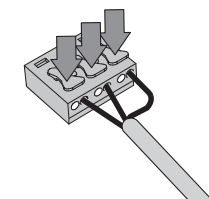

Bubble level feature to precisely align luminaire with horizontal plane