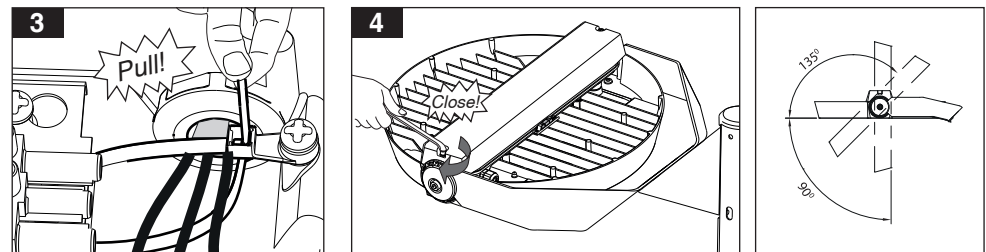

M313U...+GPDS5-Bracket  
M313U...+GPDS6-Bracket

M313U...+GPTV1E-Bracket

- !**
- 1- For proper utilization of this product and safety, it is mandatory to closely comply with the directions and notes in this instruction and guide.
  - 2- Earth connection as provided is mandatory.
  - 3- Do not directly touch or impact LED module.
  - 4- Do not stare at LED light source.
  - 5- The light source contained in this luminaire shall only be replaced by the manufacturer or his service agent or a similar qualified person. Always switch off the power prior to installation, maintenance or repair activities.

In order to use the brackets, follow their individual manual instructions for mounting.

Mounting to the bracket

**!** Bubble level feature to precisely align luminaire with horizontal plane

**2**

**Looping**

Cable Size (60245 IEC 57)		
Cat. No	Ø (mm)	Cable (mm²)
M313N...	8-12	3X1.5 mm²
M313W...		3X2.5 mm²

7 mm  
max. 120 mm

7 mm  
max. 120 mm

M313N..., M313W...

**3**

7002019507

www.megalite.com info@megalite.com