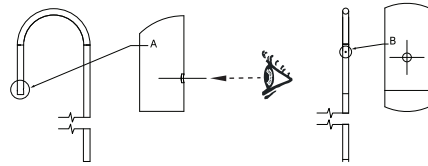

- 1- For proper utilization of this product and safety, it is mandatory to closely comply with the directions and notes in this instruction and guide.
- 2- Earth connection as provided is mandatory.
- 3- Do not directly touch or impact LED module.
- 4- Do not stare at LED light source.

Middle tray (MT)

Corner tray (CT)

Middle tray (MT)

Corner tray (CT)

**EN** **SATURN** LED mounting vertically to the pole instruction for installation and utilization

Details of the pole from the front view

M313UV...

**!** Be careful where the cavity is created on the pole.

- !** 1- For proper utilization of this product and safety, it is mandatory to closely comply with the directions and notes in this instruction and guide.
- 2- Earth connection as provided is mandatory.
- 3- Do not directly touch or impact LED module.
- 4- Do not stare at LED light source.

- !** Need to create a hole on the pole by the customer.
- !** The exact location of the cavity on the pole is very important Failure to do so will result in inappropriate luminaire of the light.

**!** it is required that the safety screw should be placed inside the hole during the installation of luminaire.