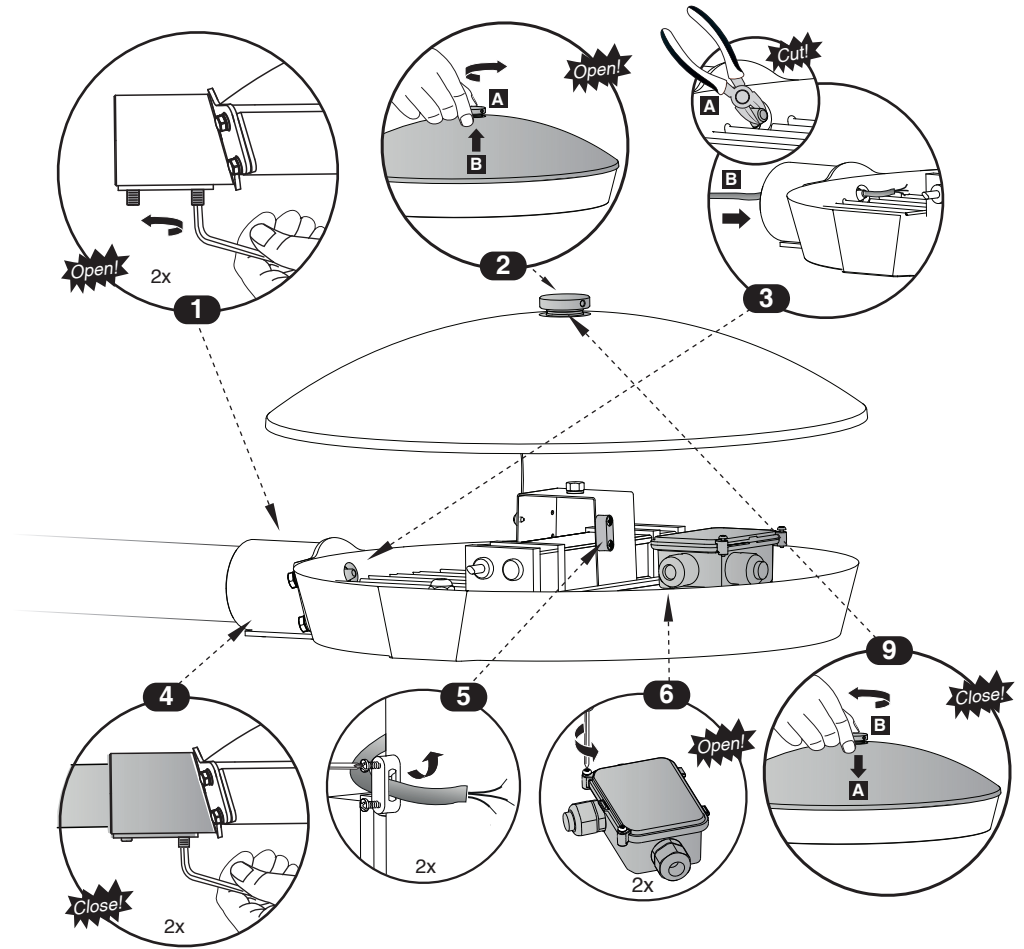

M313UV...

**!** Be careful where the cavity is created on the pole.

- !** 1- For proper utilization of this product and safety, it is mandatory to closely comply with the directions and notes in this instruction and guide.
- 2- Earth connection as provided is mandatory.
- 3- Do not directly touch or impact LED module.
- 4- Do not stare at LED light source.

- !** Need to create a hole on the pole by the customer.
- !** The exact location of the cavity on the pole is very important Failure to do so will result in inappropriate luminaire of the light.

**!** it is required that the safety screw should be placed inside the hole during the installation of luminaire.

- 1- For proper utilization of this product and safety, it is mandatory to closely comply with the directions and notes in this instruction and guide.
- 2- Earth connection as provided is mandatory.
- 3- Do not directly touch or impact LED module.
- 4- Do not stare at LED light source.

**EN SATURN** mounting horizontally to the pole instruction for installation and utilization

Bubble level feature to precisely align luminaire with horizontal plane

2x