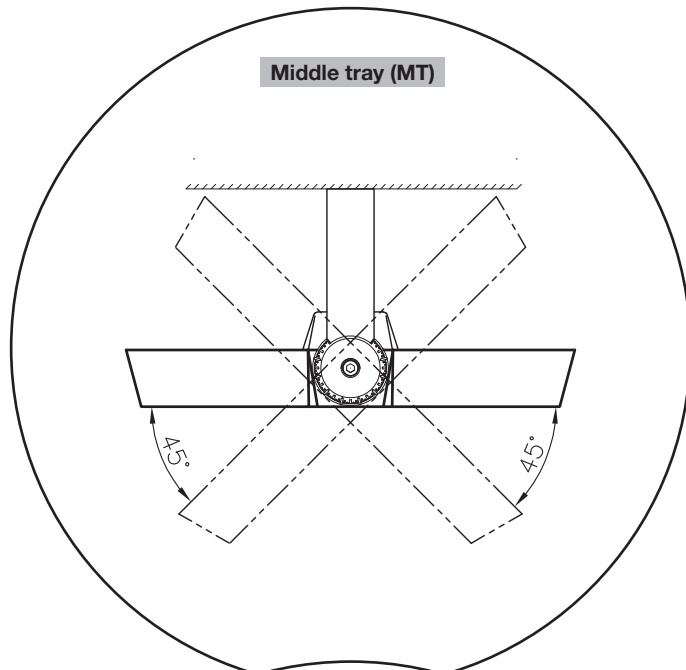

In order to use the brackets, follow their individual manual instructions for mounting.

Mounting to the bracket

**!** Bubble level feature to precisely align luminaire with horizontal plane

**2**

**Looping**

Cable Size (60245 IEC 57)		
Cat. No	Ø (mm)	Cable (mm²)
M313N...	8-12	3X1.5 mm²
M313W...		3X2.5 mm²

7 mm  
max. 120 mm

7 mm  
max. 120 mm

M313N..., M313W...

**3**

7002019507

www.megalite.com info@megalite.com

Middle tray (MT)

Corner tray (CT)

Middle tray (MT)

Corner tray (CT)

**EN** **SATURN** LED mounting vertically to the pole instruction for installation and utilization

Details of the pole from the front view