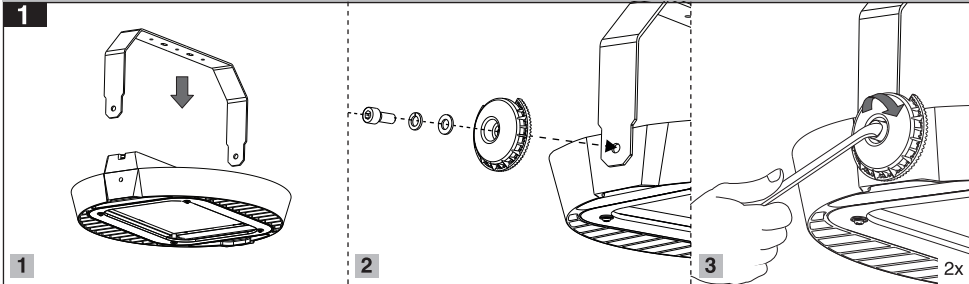

Middle tray (MT)