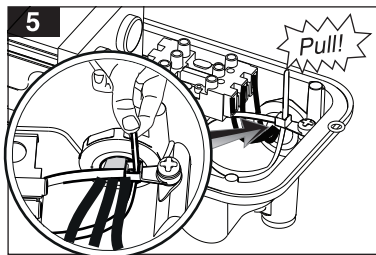

In order to use the brackets, follow their individual manual instructions for mounting.

Mounting to the bracket

**!** Bubble level feature to precisely align luminaire with horizontal plane

**2**

**Looping**

Middle tray (MT)

Corner tray (CT)

Middle tray (MT)

Corner tray (CT)

**EN** **SATURN** LED mounting vertically to the pole instruction for installation and utilization

Details of the pole from the front view

M313UV...

**!** Be careful where the cavity is created on the pole.

- !** 1- For proper utilization of this product and safety, it is mandatory to closely comply with the directions and notes in this instruction and guide.
- 2- Earth connection as provided is mandatory.
- 3- Do not directly touch or impact LED module.
- 4- Do not stare at LED light source.

- !** Need to create a hole on the pole by the customer.
- !** The exact location of the cavity on the pole is very important Failure to do so will result in inappropriate luminaire of the light.

**!** it is required that the safety screw should be placed inside the hole during the installation of luminaire.