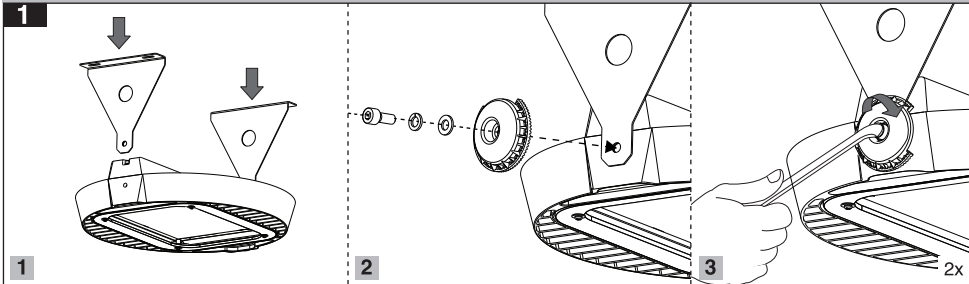

Corner tray (CT)