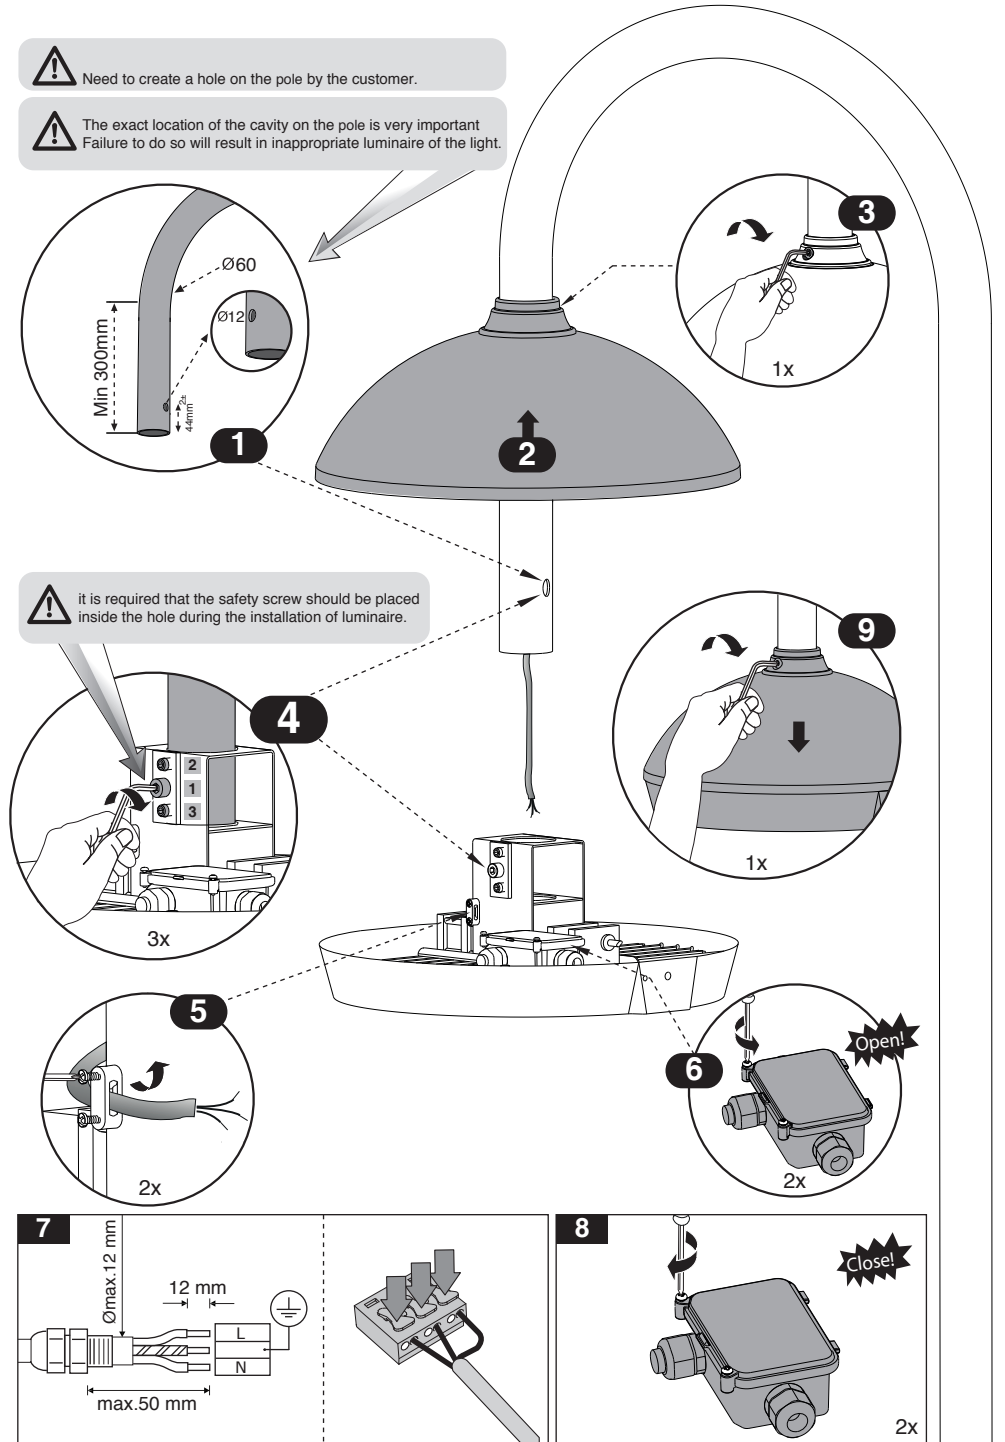

- 1- For proper utilization of this product and safety, it is mandatory to closely comply with the directions and notes in this instruction and guide.
- 2- Earth connection as provided is mandatory.
- 3- Do not directly touch or impact LED module.
- 4- Do not stare at LED light source.

Middle tray (MT)

Corner tray (CT)

Middle tray (MT)

Corner tray (CT)

**EN** **SATURN** LED mounting vertically to the pole instruction for installation and utilization

Details of the pole from the front view

M313UV...

**!** Be careful where the cavity is created on the pole.

- !** 1- For proper utilization of this product and safety, it is mandatory to closely comply with the directions and notes in this instruction and guide.
- 2- Earth connection as provided is mandatory.
- 3- Do not directly touch or impact LED module.
- 4- Do not stare at LED light source.

- !** Need to create a hole on the pole by the customer.
- !** The exact location of the cavity on the pole is very important Failure to do so will result in inappropriate luminaire of the light.

**!** it is required that the safety screw should be placed inside the hole during the installation of luminaire.