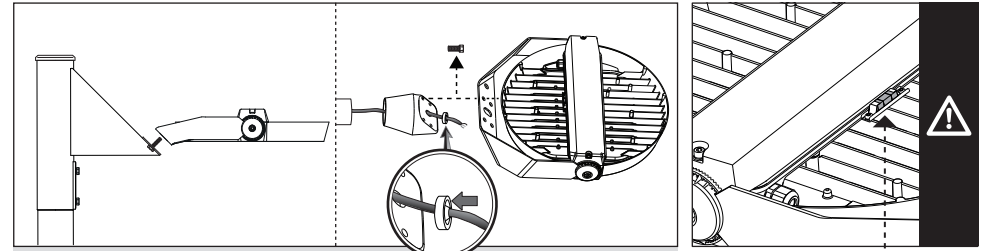

M313U...+GPDS5-Bracket  
M313U...+GPDS6-Bracket

M313U...+GPTV1E-Bracket

- !**
- 1- For proper utilization of this product and safety, it is mandatory to closely comply with the directions and notes in this instruction and guide.
  - 2- Earth connection as provided is mandatory.
  - 3- Do not directly touch or impact LED module.
  - 4- Do not stare at LED light source.
  - 5- The light source contained in this luminaire shall only be replaced by the manufacturer or his service agent or a similar qualified person. Always switch off the power prior to installation, maintenance or repair activities.

In order to use the brackets, follow their individual manual instructions for mounting.

Mounting to the bracket

**!** Bubble level feature to precisely align luminaire with horizontal plane

**2**

**Looping**