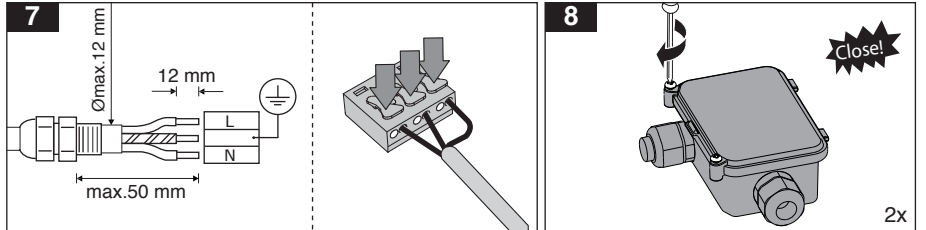

Middle tray (MT)

Corner tray (CT)

Middle tray (MT)

Corner tray (CT)

**EN** **SATURN** LED mounting vertically to the pole instruction for installation and utilization

Details of the pole from the front view

M313UV...

**!** Be careful where the cavity is created on the pole.

- !** 1- For proper utilization of this product and safety, it is mandatory to closely comply with the directions and notes in this instruction and guide.
- 2- Earth connection as provided is mandatory.
- 3- Do not directly touch or impact LED module.
- 4- Do not stare at LED light source.

- !** Need to create a hole on the pole by the customer.
- !** The exact location of the cavity on the pole is very important Failure to do so will result in inappropriate luminaire of the light.

**!** it is required that the safety screw should be placed inside the hole during the installation of luminaire.