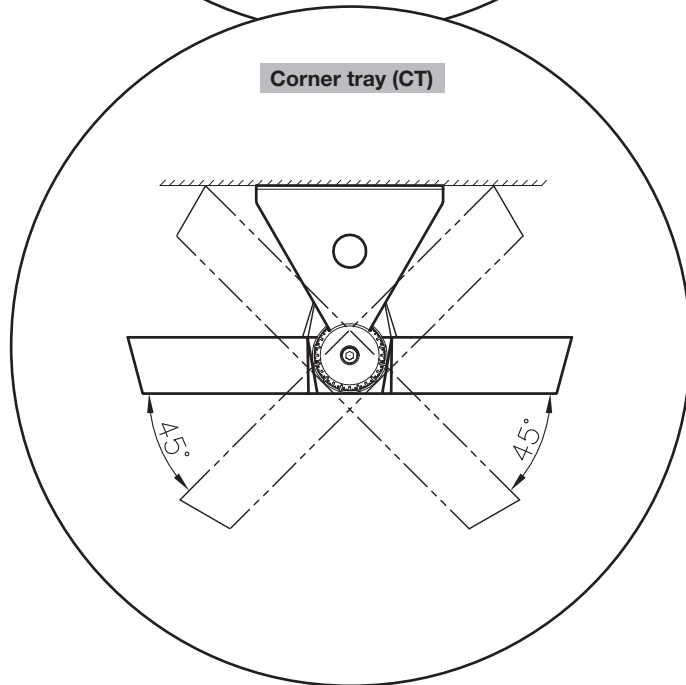

In order to use the brackets, follow their individual manual instructions for mounting.

Mounting to the bracket

**!** Bubble level feature to precisely align luminaire with horizontal plane

**2**

**Looping**

Cable Size (60245 IEC 57)		
Cat. No	Ø (mm)	Cable (mm²)
M313N...	8-12	3X1.5 mm²
M313W...		3X2.5 mm²

7 mm  
max. 120 mm

7 mm  
max. 120 mm

M313N..., M313W...

**3**

7002019507

www.megalite.com info@megalite.com

Middle tray (MT)

Corner tray (CT)

Middle tray (MT)

Corner tray (CT)

**EN** **SATURN** LED mounting vertically to the pole instruction for installation and utilization

Details of the pole from the front view