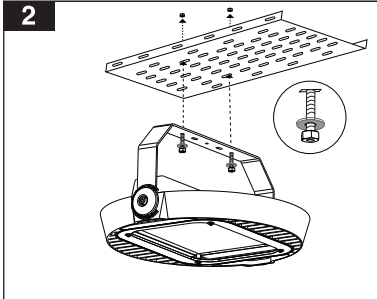

In order to use the brackets, follow their individual manual instructions for mounting.

Mounting to the bracket

**!** Bubble level feature to precisely align luminaire with horizontal plane

**2**

**Looping**

- 1- For proper utilization of this product and safety, it is mandatory to closely comply with the directions and notes in this instruction and guide.
- 2- Earth connection as provided is mandatory.
- 3- Do not directly touch or impact LED module.
- 4- Do not stare at LED light source.

Middle tray (MT)

Corner tray (CT)

Middle tray (MT)

Corner tray (CT)

**EN** **SATURN** LED mounting vertically to the pole instruction for installation and utilization

Details of the pole from the front view

M313UV...

**!** Be careful where the cavity is created on the pole.

- !** 1- For proper utilization of this product and safety, it is mandatory to closely comply with the directions and notes in this instruction and guide.
- 2- Earth connection as provided is mandatory.
- 3- Do not directly touch or impact LED module.
- 4- Do not stare at LED light source.