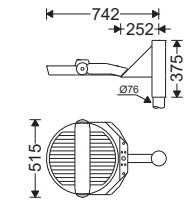

M313U...+GPDS5-Bracket  
M313U...+GPDS6-Bracket

M313U...+GPTV1E-Bracket

- !**
- 1- For proper utilization of this product and safety, it is mandatory to closely comply with the directions and notes in this instruction and guide.
  - 2- Earth connection as provided is mandatory.
  - 3- Do not directly touch or impact LED module.
  - 4- Do not stare at LED light source.
  - 5- The light source contained in this luminaire shall only be replaced by the manufacturer or his service agent or a similar qualified person. Always switch off the power prior to installation, maintenance or repair activities.

In order to use the brackets, follow their individual manual instructions for mounting.

Mounting to the bracket

**!** Bubble level feature to precisely align luminaire with horizontal plane

**2**

**Looping**

Cable Size (60245 IEC 57)		
Cat. No	Ø (mm)	Cable (mm²)
M313N...	8-12	3X1.5 mm²
M313W...		3X2.5 mm²

7 mm  
max. 120 mm

7 mm  
max. 120 mm

M313N..., M313W...

**3**

7002019507

www.megalite.com info@megalite.com