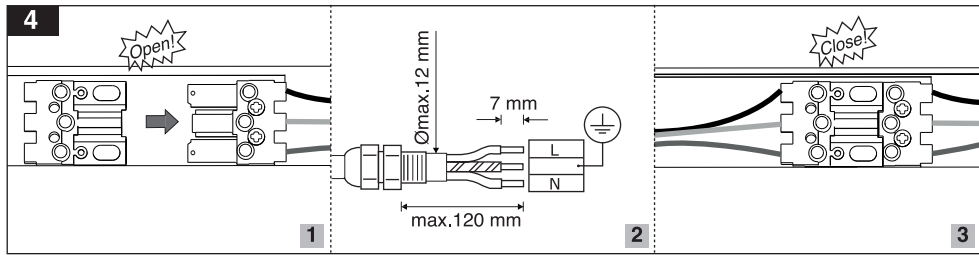

In order to use the brackets, follow their individual manual instructions for mounting.

Mounting to the bracket

**!** Bubble level feature to precisely align luminaire with horizontal plane

**2**

**Looping**

Middle tray (MT)

Corner tray (CT)

Middle tray (MT)

Corner tray (CT)

**EN** **SATURN** LED mounting vertically to the pole instruction for installation and utilization

Details of the pole from the front view

M313UV...

**!** Be careful where the cavity is created on the pole.

- !** 1- For proper utilization of this product and safety, it is mandatory to closely comply with the directions and notes in this instruction and guide.
- 2- Earth connection as provided is mandatory.
- 3- Do not directly touch or impact LED module.
- 4- Do not stare at LED light source.

- !** Need to create a hole on the pole by the customer.
- !** The exact location of the cavity on the pole is very important Failure to do so will result in inappropriate luminaire of the light.

**!** it is required that the safety screw should be placed inside the hole during the installation of luminaire.