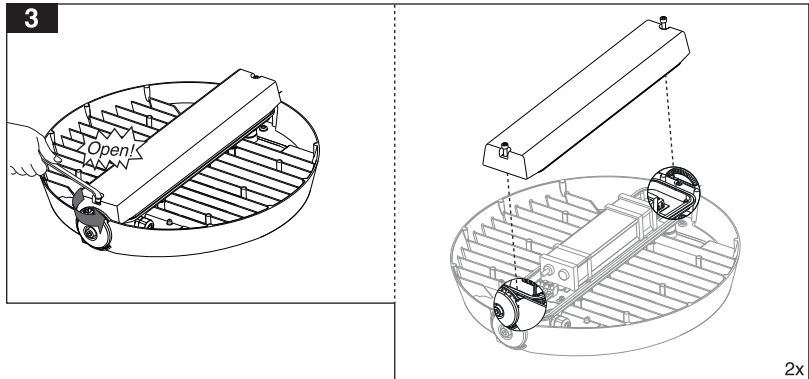

- 1- For proper utilization of this product and safety, it is mandatory to closely comply with the directions and notes in this instruction and guide.
- 2- Earth connection as provided is mandatory.
- 3- Do not directly touch or impact LED module.
- 4- Do not stare at LED light source.

Middle tray (MT)

Corner tray (CT)

Middle tray (MT)

Corner tray (CT)

**EN** **SATURN** LED mounting vertically to the pole instruction for installation and utilization

Details of the pole from the front view

M313UV...

**!** Be careful where the cavity is created on the pole.

- !** 1- For proper utilization of this product and safety, it is mandatory to closely comply with the directions and notes in this instruction and guide.
- 2- Earth connection as provided is mandatory.
- 3- Do not directly touch or impact LED module.
- 4- Do not stare at LED light source.

- !** Need to create a hole on the pole by the customer.
- !** The exact location of the cavity on the pole is very important Failure to do so will result in inappropriate luminaire of the light.

**!** it is required that the safety screw should be placed inside the hole during the installation of luminaire.