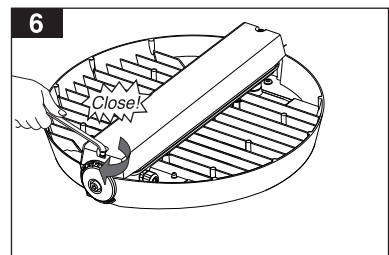

In order to use the brackets, follow their individual manual instructions for mounting.

Mounting to the bracket

**!** Bubble level feature to precisely align luminaire with horizontal plane

**2**

**Looping**

Middle tray (MT)

Corner tray (CT)

Middle tray (MT)

Corner tray (CT)

**EN** **SATURN** LED mounting vertically to the pole instruction for installation and utilization

Details of the pole from the front view

M313UV...

**!** Be careful where the cavity is created on the pole.

- !** 1- For proper utilization of this product and safety, it is mandatory to closely comply with the directions and notes in this instruction and guide.
- 2- Earth connection as provided is mandatory.
- 3- Do not directly touch or impact LED module.
- 4- Do not stare at LED light source.

- !** Need to create a hole on the pole by the customer.
- !** The exact location of the cavity on the pole is very important Failure to do so will result in inappropriate luminaire of the light.

**!** it is required that the safety screw should be placed inside the hole during the installation of luminaire.