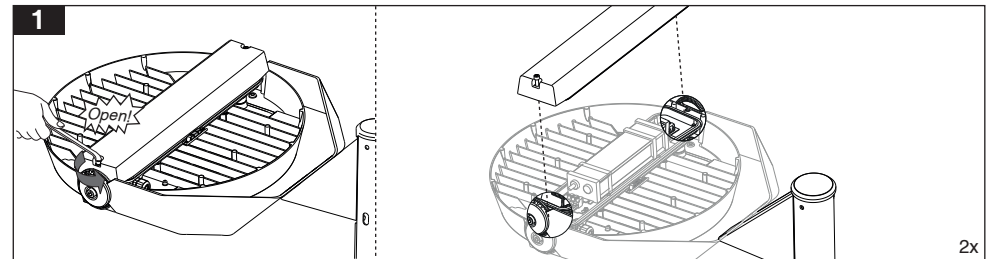

M313U...+GPDS5-Bracket  
M313U...+GPDS6-Bracket

M313U...+GPTV1E-Bracket

- !**
- 1- For proper utilization of this product and safety, it is mandatory to closely comply with the directions and notes in this instruction and guide.
  - 2- Earth connection as provided is mandatory.
  - 3- Do not directly touch or impact LED module.
  - 4- Do not stare at LED light source.
  - 5- The light source contained in this luminaire shall only be replaced by the manufacturer or his service agent or a similar qualified person. Always switch off the power prior to installation, maintenance or repair activities.

In order to use the brackets, follow their individual manual instructions for mounting.

Mounting to the bracket

**!** Bubble level feature to precisely align luminaire with horizontal plane

**2**

**Looping**