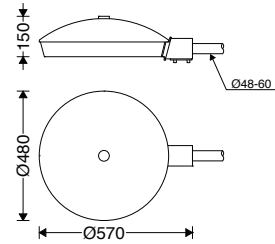

Cable Size (60245 IEC 57)		
Cat. No	Ø (mm)	Cable (mm²)
M313N...	8-12	3X1.5 mm²
M313W...		3X2.5 mm²

7 mm  
max. 120 mm

7 mm  
max. 120 mm

M313N..., M313W...

**3**

7002019507

www.megalite.com info@megalite.com

Middle tray (MT)

Corner tray (CT)

Middle tray (MT)

Corner tray (CT)

**EN** **SATURN** LED mounting vertically to the pole instruction for installation and utilization

Details of the pole from the front view

M313UV...

**!** Be careful where the cavity is created on the pole.

- !** 1- For proper utilization of this product and safety, it is mandatory to closely comply with the directions and notes in this instruction and guide.
- 2- Earth connection as provided is mandatory.
- 3- Do not directly touch or impact LED module.
- 4- Do not stare at LED light source.

- !** Need to create a hole on the pole by the customer.
- !** The exact location of the cavity on the pole is very important Failure to do so will result in inappropriate luminaire of the light.

**!** it is required that the safety screw should be placed inside the hole during the installation of luminaire.