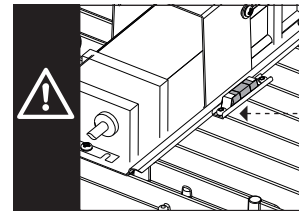

EN SATURN mounting horizontally to the pole instruction for installation and utilization