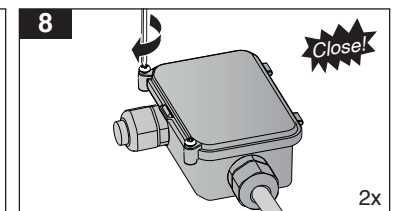

Bubble level feature to precisely align luminaire with horizontal plane