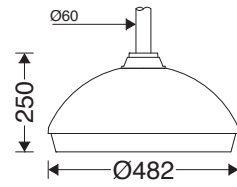

Cable Size (60245 IEC 57)		
Cat. No	Ø (mm)	Cable (mm²)
M313N...	8-12	3X1.5 mm²
M313W...		3X2.5 mm²

7 mm  
max. 120 mm

7 mm  
max. 120 mm

M313N..., M313W...

**3**

7002019507

www.megalite.com info@megalite.com

Middle tray (MT)

Corner tray (CT)

Middle tray (MT)

Corner tray (CT)

**EN** **SATURN** LED mounting vertically to the pole instruction for installation and utilization

Details of the pole from the front view

M313UV...

**!** Be careful where the cavity is created on the pole.

- !** 1- For proper utilization of this product and safety, it is mandatory to closely comply with the directions and notes in this instruction and guide.
- 2- Earth connection as provided is mandatory.
- 3- Do not directly touch or impact LED module.
- 4- Do not stare at LED light source.