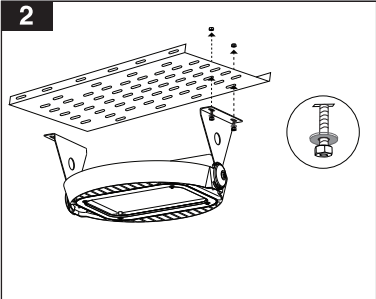

Middle tray (MT)

Corner tray (CT)

Middle tray (MT)

Corner tray (CT)

**EN** **SATURN** LED mounting vertically to the pole instruction for installation and utilization

Details of the pole from the front view

M313UV...

**!** Be careful where the cavity is created on the pole.

- !** 1- For proper utilization of this product and safety, it is mandatory to closely comply with the directions and notes in this instruction and guide.
- 2- Earth connection as provided is mandatory.
- 3- Do not directly touch or impact LED module.
- 4- Do not stare at LED light source.

- !** Need to create a hole on the pole by the customer.
- !** The exact location of the cavity on the pole is very important Failure to do so will result in inappropriate luminaire of the light.

**!** it is required that the safety screw should be placed inside the hole during the installation of luminaire.