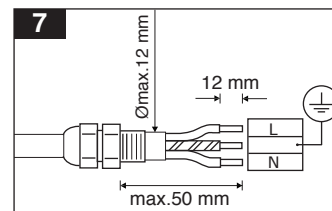

Bubble level feature to precisely align luminaire with horizontal plane