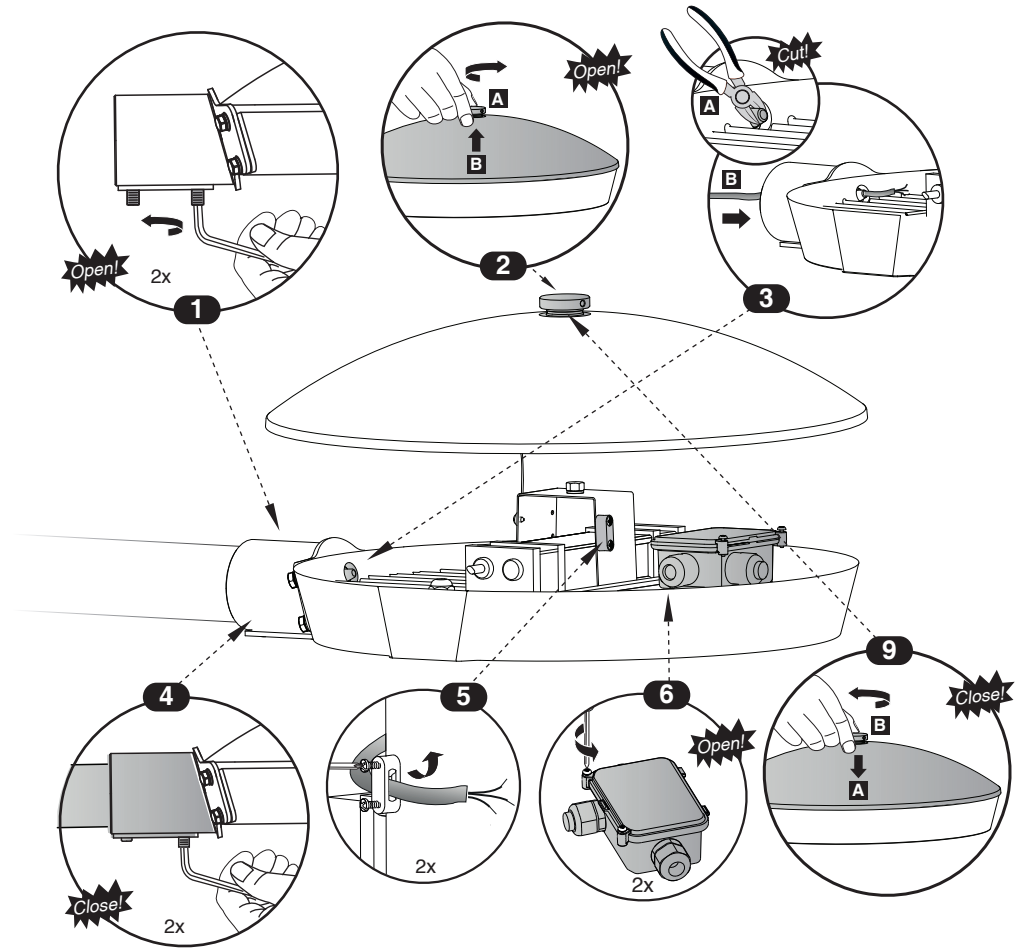

**Middle tray (MT)**

**Corner tray (CT)**

**Middle tray (MT)**

**Corner tray (CT)**

**EN** **SATURN** LED mounting vertically to the pole instruction for installation and utilization

Details of the pole from the front view

M313UV...

Be careful where the cavity is created on the pole.

- 1- For proper utilization of this product and safety, it is mandatory to closely comply with the directions and notes in this instruction and guide.  
 2- Earth connection as provided is mandatory.  
 3- Do not directly touch or impact LED module.  
 4- Do not stare at LED light source.

- ⚠ 1- For proper utilization of this product and safety, it is mandatory to closely comply with the directions and notes in this instruction and guide.
- 2- Earth connection as provided is mandatory.
- 3- Do not directly touch or impact LED module.
- 4- Do not stare at LED light source.

**EN SATURN** mounting horizontally to the pole instruction for installation and utilization

⚠ Bubble level feature to precisely align luminaire with horizontal plane

2x