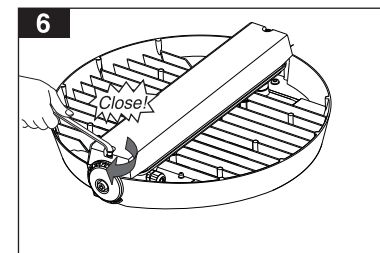

In order to use the brackets, follow their individual manual instructions for mounting.

Mounting to the bracket

**!** Bubble level feature to precisely align luminaire with horizontal plane

**2**

**Looping**

**Middle tray (MT)**

**Corner tray (CT)**

**Middle tray (MT)**

**Corner tray (CT)**

**EN** **SATURN** LED mounting vertically to the pole instruction for installation and utilization

Details of the pole from the front view

M313UV...

Be careful where the cavity is created on the pole.

- 1- For proper utilization of this product and safety, it is mandatory to closely comply with the directions and notes in this instruction and guide.  
 2- Earth connection as provided is mandatory.  
 3- Do not directly touch or impact LED module.  
 4- Do not stare at LED light source.