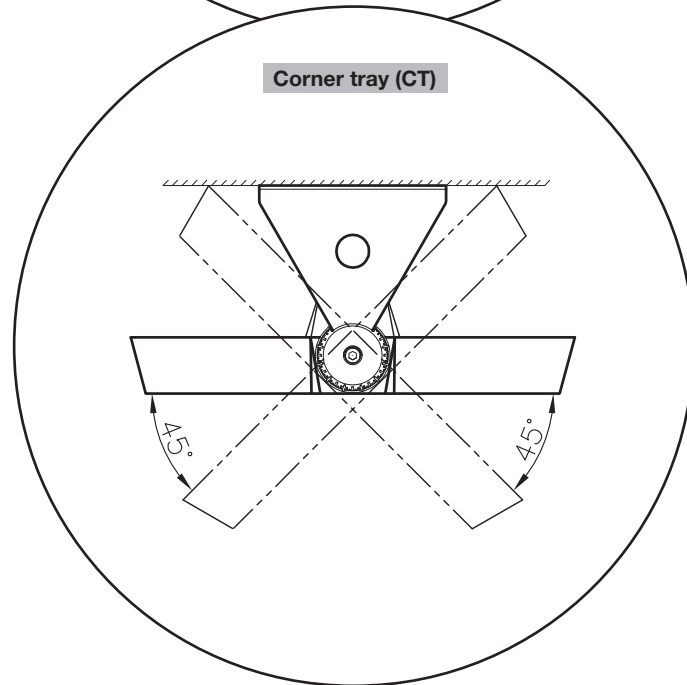

In order to use the brackets, follow their individual manual instructions for mounting.

Mounting to the bracket

**!** Bubble level feature to precisely align luminaire with horizontal plane

**2**

**Looping**

Cable Size (60245 IEC 57)		
Cat. No	Ø (mm)	Cable (mm²)
M313N...	8-12	3X1.5 mm²
M313W...		3X2.5 mm²

max. 120 mm

max. 120 mm

M313N..., M313W...

**3**

7002019507

www.megalite.com info@megalite.com

**Megalite**

**Middle tray (MT)**

**Corner tray (CT)**

**Middle tray (MT)**

**Corner tray (CT)**

**EN** **SATURN** LED mounting vertically to the pole instruction for installation and utilization

Details of the pole from the front view