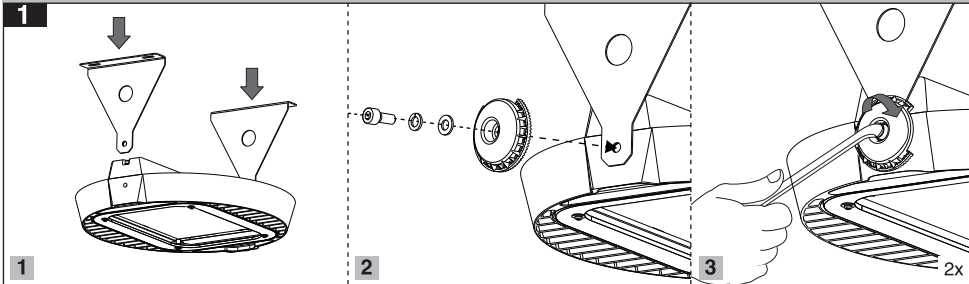

In order to use the brackets, follow their individual manual instructions for mounting.

Mounting to the bracket

**!** Bubble level feature to precisely align luminaire with horizontal plane

**2**

**Looping**

Cable Size (60245 IEC 57)		
Cat. No	Ø (mm)	Cable (mm²)
M313N...	8-12	3X1.5 mm²
M313W...		3X2.5 mm²

max. 120 mm

max. 120 mm

M313N..., M313W...

**3**

7002019507

www.megalite.com info@megalite.com

**Megalite**

- 1- For proper utilization of this product and safety, it is mandatory to closely comply with the directions and notes in this instruction and guide.
- 2- Earth connection as provided is mandatory.
- 3- Do not directly touch or impact LED module.
- 4- Do not stare at LED light source.

**Middle tray (MT)**

**Corner tray (CT)**

**Middle tray (MT)**

**Corner tray (CT)**

**EN** **SATURN** LED mounting vertically to the pole instruction for installation and utilization

Details of the pole from the front view