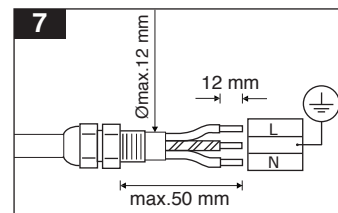

⚠ Bubble level feature to precisely align luminaire with horizontal plane