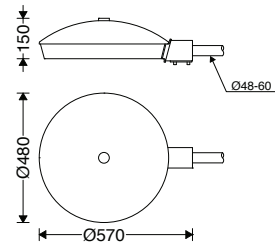

Cable Size (60245 IEC 57)		
Cat. No	Ø (mm)	Cable (mm²)
M313N...	8-12	3X1.5 mm²
M313W...		3X2.5 mm²

max. 120 mm

max. 120 mm

M313N..., M313W...

**3**

7002019507

www.megalite.com info@megalite.com

**Megalite**

**Middle tray (MT)**

**Corner tray (CT)**

**Middle tray (MT)**

**Corner tray (CT)**

**EN** **SATURN** LED mounting vertically to the pole instruction for installation and utilization

Details of the pole from the front view

M313UV...

Be careful where the cavity is created on the pole.

- 1- For proper utilization of this product and safety, it is mandatory to closely comply with the directions and notes in this instruction and guide.  
 2- Earth connection as provided is mandatory.  
 3- Do not directly touch or impact LED module.  
 4- Do not stare at LED light source.