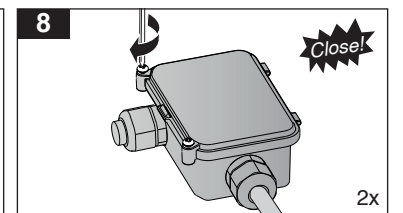

⚠ Bubble level feature to precisely align luminaire with horizontal plane