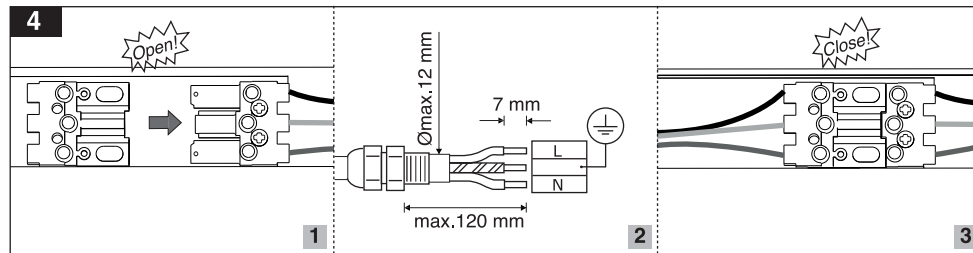

In order to use the brackets, follow their individual manual instructions for mounting.

Mounting to the bracket

**!** Bubble level feature to precisely align luminaire with horizontal plane

**2**

**Looping**

**Middle tray (MT)**

**Corner tray (CT)**

**Middle tray (MT)**

**Corner tray (CT)**

**EN** **SATURN** LED mounting vertically to the pole instruction for installation and utilization

Details of the pole from the front view

M313UV...

Be careful where the cavity is created on the pole.

- 1- For proper utilization of this product and safety, it is mandatory to closely comply with the directions and notes in this instruction and guide.  
 2- Earth connection as provided is mandatory.  
 3- Do not directly touch or impact LED module.  
 4- Do not stare at LED light source.