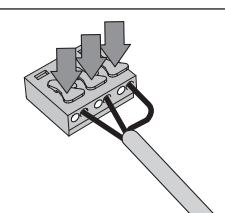

⚠ Bubble level feature to precisely align luminaire with horizontal plane