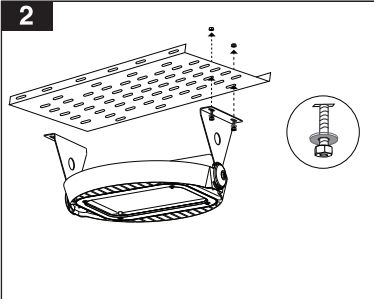

**Middle tray (MT)**

**Corner tray (CT)**

**Middle tray (MT)**

**Corner tray (CT)**

**EN** **SATURN** LED mounting vertically to the pole instruction for installation and utilization

Details of the pole from the front view

M313UV...

Be careful where the cavity is created on the pole.

- 1- For proper utilization of this product and safety, it is mandatory to closely comply with the directions and notes in this instruction and guide.  
 2- Earth connection as provided is mandatory.  
 3- Do not directly touch or impact LED module.  
 4- Do not stare at LED light source.