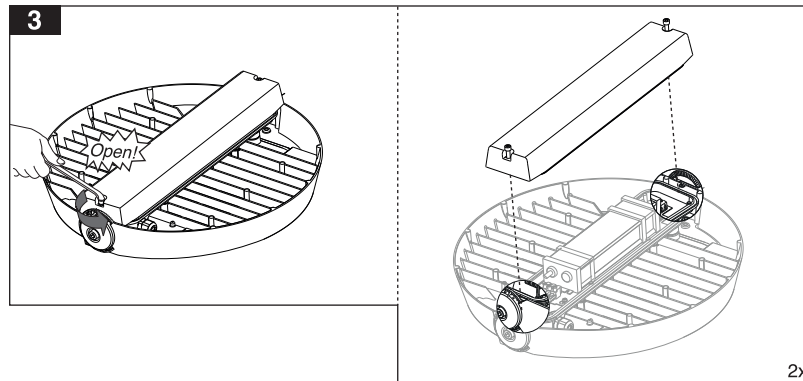

In order to use the brackets, follow their individual manual instructions for mounting.

Mounting to the bracket

**!** Bubble level feature to precisely align luminaire with horizontal plane

**2**

**Looping**

- 1- For proper utilization of this product and safety, it is mandatory to closely comply with the directions and notes in this instruction and guide.
- 2- Earth connection as provided is mandatory.
- 3- Do not directly touch or impact LED module.
- 4- Do not stare at LED light source.

**Middle tray (MT)**

**Corner tray (CT)**

**Middle tray (MT)**

**Corner tray (CT)**

**EN** **SATURN** LED mounting vertically to the pole instruction for installation and utilization

Details of the pole from the front view

M313UV...

Be careful where the cavity is created on the pole.

- 1- For proper utilization of this product and safety, it is mandatory to closely comply with the directions and notes in this instruction and guide.  
 2- Earth connection as provided is mandatory.  
 3- Do not directly touch or impact LED module.  
 4- Do not stare at LED light source.