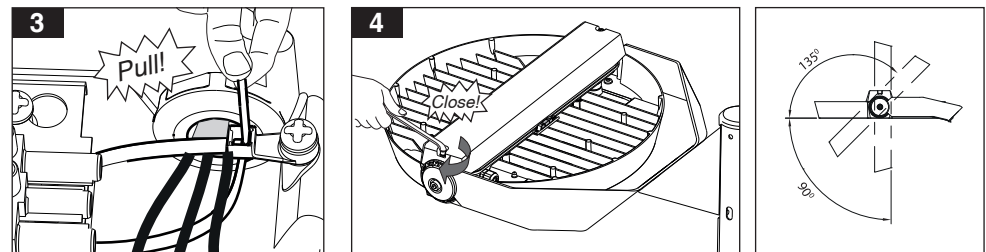

M313U...+GPDS5-Bracket  
M313U...+GPDS6-Bracket

M313U...+GPTV1E-Bracket

- !**
- 1- For proper utilization of this product and safety, it is mandatory to closely comply with the directions and notes in this instruction and guide.
  - 2- Earth connection as provided is mandatory.
  - 3- Do not directly touch or impact LED module.
  - 4- Do not stare at LED light source.
  - 5- The light source contained in this luminaire shall only be replaced by the manufacturer or his service agent or a similar qualified person. Always switch off the power prior to installation, maintenance or repair activities.

In order to use the brackets, follow their individual manual instructions for mounting.

Mounting to the bracket

**!** Bubble level feature to precisely align luminaire with horizontal plane

**2**

**Looping**

Cable Size (60245 IEC 57)		
Cat. No	Ø (mm)	Cable (mm²)
M313N...	8-12	3X1.5 mm²
M313W...		3X2.5 mm²

max. 120 mm

max. 120 mm

M313N..., M313W...

**3**

7002019507

www.megalite.com info@megalite.com

**Megalite**