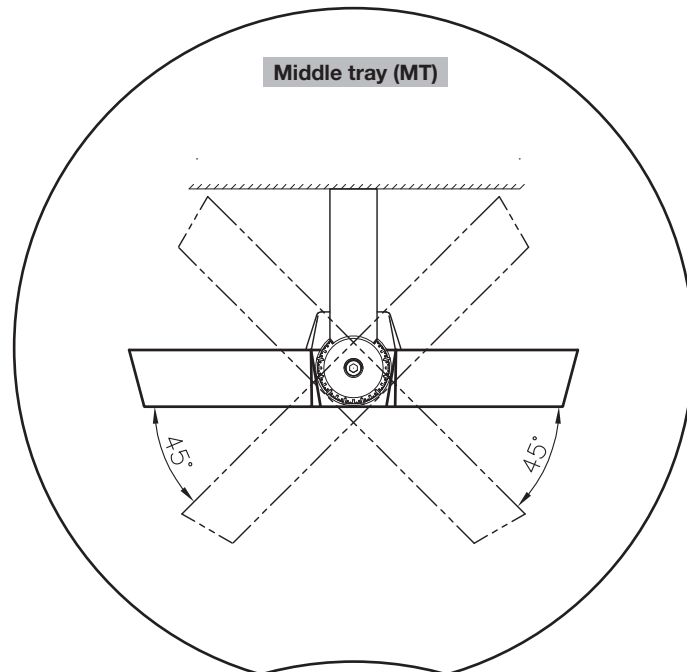

In order to use the brackets, follow their individual manual instructions for mounting.

Mounting to the bracket

**!** Bubble level feature to precisely align luminaire with horizontal plane

**2**

**Looping**

Cable Size (60245 IEC 57)		
Cat. No	Ø (mm)	Cable (mm²)
M313N...	8-12	3X1.5 mm²
M313W...		3X2.5 mm²

max. 120 mm

max. 120 mm

M313N..., M313W...

**3**

7002019507

www.megalite.com info@megalite.com

**Megalite**

**Middle tray (MT)**

**Corner tray (CT)**

**Middle tray (MT)**

**Corner tray (CT)**

**EN** **SATURN** LED mounting vertically to the pole instruction for installation and utilization

Details of the pole from the front view