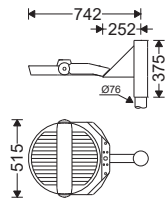

M313U...+GPDS5-Bracket  
M313U...+GPDS6-Bracket

M313U...+GPTV1E-Bracket

- !**
- 1- For proper utilization of this product and safety, it is mandatory to closely comply with the directions and notes in this instruction and guide.
  - 2- Earth connection as provided is mandatory.
  - 3- Do not directly touch or impact LED module.
  - 4- Do not stare at LED light source.
  - 5- The light source contained in this luminaire shall only be replaced by the manufacturer or his service agent or a similar qualified person. Always switch off the power prior to installation, maintenance or repair activities.

In order to use the brackets, follow their individual manual instructions for mounting.

Mounting to the bracket

**!** Bubble level feature to precisely align luminaire with horizontal plane

**2**

**Looping**

Cable Size (60245 IEC 57)		
Cat. No	Ø (mm)	Cable (mm²)
M313N...	8-12	3X1.5 mm²
M313W...		3X2.5 mm²

max. 120 mm

max. 120 mm

M313N..., M313W...

**3**

7002019507

www.megalite.com info@megalite.com

**Megalite**