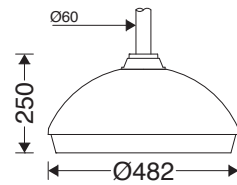

Cable Size (60245 IEC 57)		
Cat. No	Ø (mm)	Cable (mm²)
M313N...	8-12	3X1.5 mm²
M313W...		3X2.5 mm²

max. 120 mm

max. 120 mm

M313N..., M313W...

**3**

7002019507

www.megalite.com info@megalite.com

**Megalite**

**Middle tray (MT)**

**Corner tray (CT)**

**Middle tray (MT)**

**Corner tray (CT)**

**EN** **SATURN** LED mounting vertically to the pole instruction for installation and utilization

Details of the pole from the front view

M313UV...

Be careful where the cavity is created on the pole.

- 1- For proper utilization of this product and safety, it is mandatory to closely comply with the directions and notes in this instruction and guide.  
 2- Earth connection as provided is mandatory.  
 3- Do not directly touch or impact LED module.  
 4- Do not stare at LED light source.