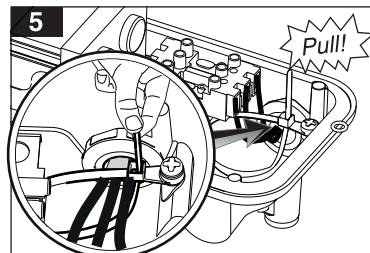

In order to use the brackets, follow their individual manual instructions for mounting.

Mounting to the bracket

**!** Bubble level feature to precisely align luminaire with horizontal plane

**2**

**Looping**

**Middle tray (MT)**

**Corner tray (CT)**

**Middle tray (MT)**

**Corner tray (CT)**

**EN** **SATURN** LED mounting vertically to the pole instruction for installation and utilization

Details of the pole from the front view

M313UV...

Be careful where the cavity is created on the pole.

- 1- For proper utilization of this product and safety, it is mandatory to closely comply with the directions and notes in this instruction and guide.  
 2- Earth connection as provided is mandatory.  
 3- Do not directly touch or impact LED module.  
 4- Do not stare at LED light source.