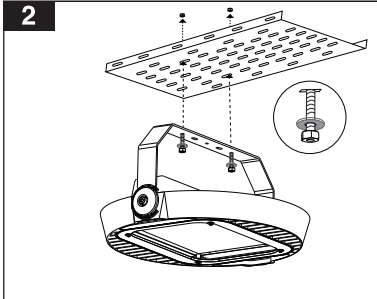

In order to use the brackets, follow their individual manual instructions for mounting.

Mounting to the bracket

**!** Bubble level feature to precisely align luminaire with horizontal plane

**2**

**Looping**

- 1- For proper utilization of this product and safety, it is mandatory to closely comply with the directions and notes in this instruction and guide.
- 2- Earth connection as provided is mandatory.
- 3- Do not directly touch or impact LED module.
- 4- Do not stare at LED light source.

**Middle tray (MT)**

**Corner tray (CT)**

**Middle tray (MT)**

**Corner tray (CT)**

**EN** **SATURN** LED mounting vertically to the pole instruction for installation and utilization

Details of the pole from the front view

M313UV...

Be careful where the cavity is created on the pole.

- 1- For proper utilization of this product and safety, it is mandatory to closely comply with the directions and notes in this instruction and guide.  
 2- Earth connection as provided is mandatory.  
 3- Do not directly touch or impact LED module.  
 4- Do not stare at LED light source.