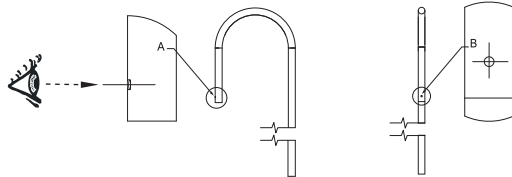

In order to use the brackets, follow their individual manual instructions for mounting.

Mounting to the bracket

**!** Bubble level feature to precisely align luminaire with horizontal plane

**2**

**Looping**

**Middle tray (MT)**

**Corner tray (CT)**

**Middle tray (MT)**

**Corner tray (CT)**

**EN** **SATURN** LED mounting vertically to the pole instruction for installation and utilization

Details of the pole from the front view

M313UV...

Be careful where the cavity is created on the pole.

- 1- For proper utilization of this product and safety, it is mandatory to closely comply with the directions and notes in this instruction and guide.  
 2- Earth connection as provided is mandatory.  
 3- Do not directly touch or impact LED module.  
 4- Do not stare at LED light source.