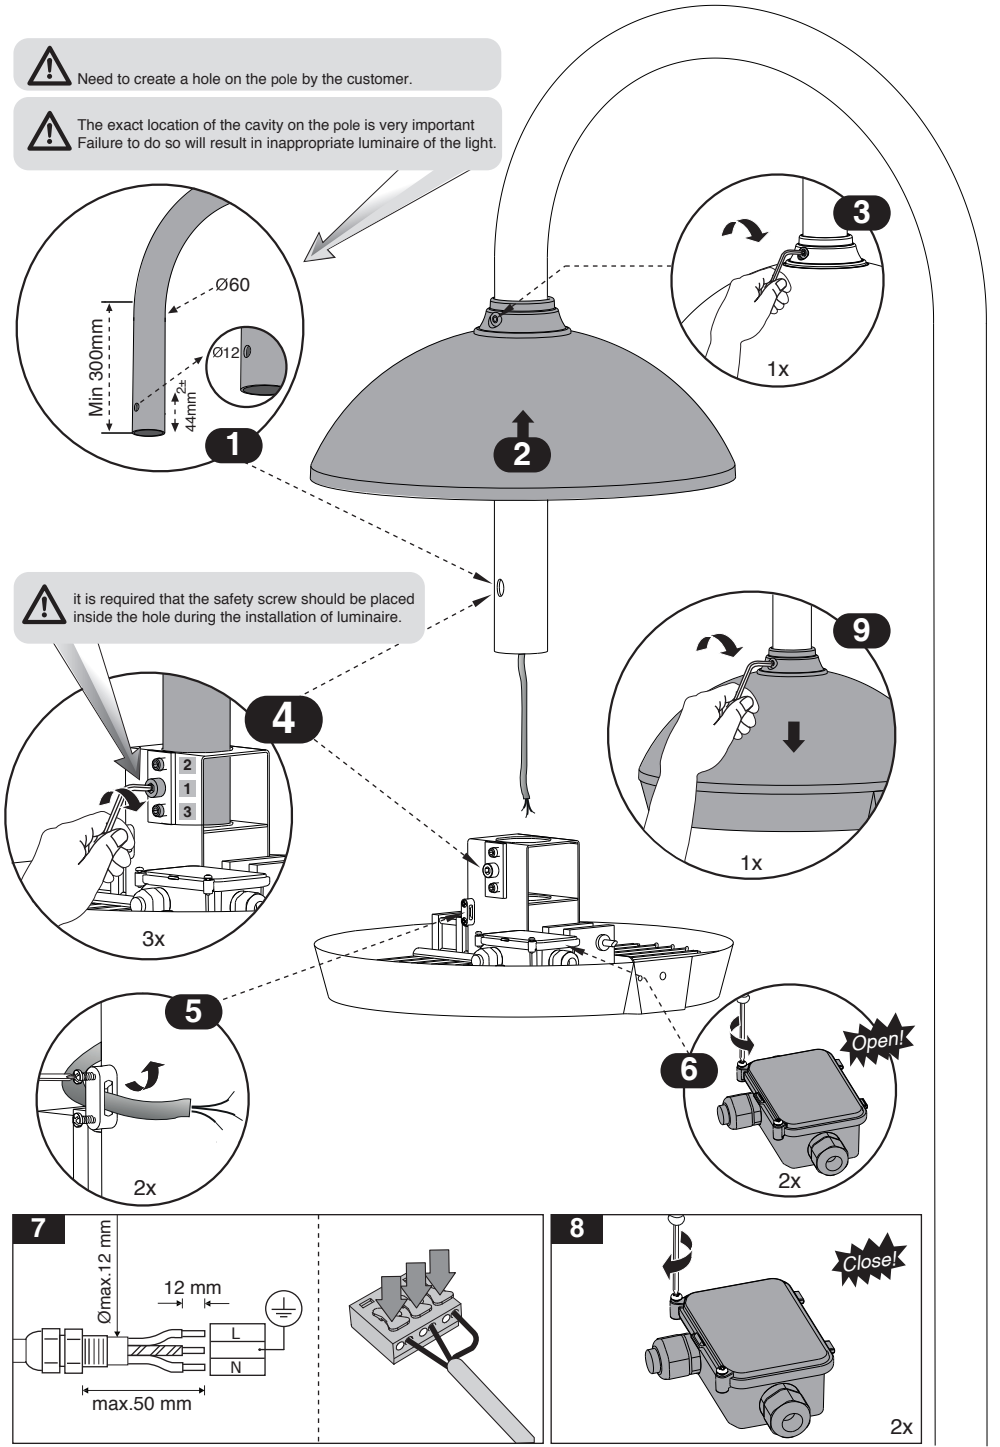

- 1- For proper utilization of this product and safety, it is mandatory to closely comply with the directions and notes in this instruction and guide.
- 2- Earth connection as provided is mandatory.
- 3- Do not directly touch or impact LED module.
- 4- Do not stare at LED light source.

**Middle tray (MT)**

**Corner tray (CT)**

**Middle tray (MT)**

**Corner tray (CT)**

**EN** **SATURN** LED mounting vertically to the pole instruction for installation and utilization

Details of the pole from the front view

M313UV...

Be careful where the cavity is created on the pole.

- 1- For proper utilization of this product and safety, it is mandatory to closely comply with the directions and notes in this instruction and guide.  
 2- Earth connection as provided is mandatory.  
 3- Do not directly touch or impact LED module.  
 4- Do not stare at LED light source.

- ⚠ 1- For proper utilization of this product and safety, it is mandatory to closely comply with the directions and notes in this instruction and guide.
- 2- Earth connection as provided is mandatory.
- 3- Do not directly touch or impact LED module.
- 4- Do not stare at LED light source.