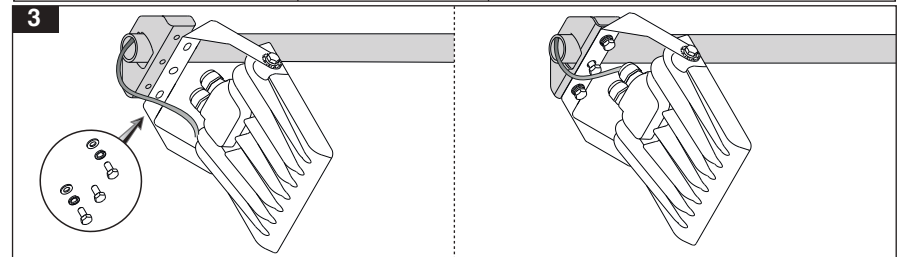

Cat. Code	Max Temp. (C.)	Min Temp. (C.)
M317E...	50°	-20°

- 1- For proper utilization of this product and safety, it is mandatory to closely comply with the directions and notes in this instruction and guide.
- 2- Earth connection as provided is mandatory.
- 3- Do not directly touch or impact LED module.
- 4- Do not stare at LED light source.

Installing the luminaire to the 2.5 and 3cm-diameter pole and rectangular hollow using special mounting bracket. (PDP2-Bracket-S, PDP3-Bracket-S)