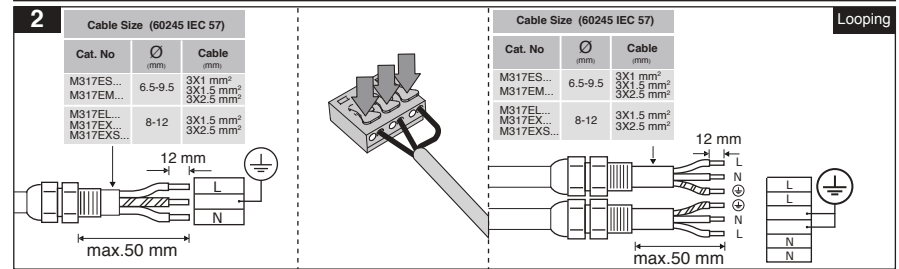

Cat. Code	Max Temp. (C.)	Min Temp. (C.)
M317E...	50°	-20°

- 1- For proper utilization of this product and safety, it is mandatory to closely comply with the directions and notes in this instruction and guide.
- 2- Earth connection as provided is mandatory.
- 3- Do not directly touch or impact LED module.
- 4- Do not stare at LED light source.

Installing the luminaire to the 2.5 and 3cm-diameter pole and rectangular hollow using special mounting bracket. (PDP2-Bracket-S, PDP3-Bracket-S)