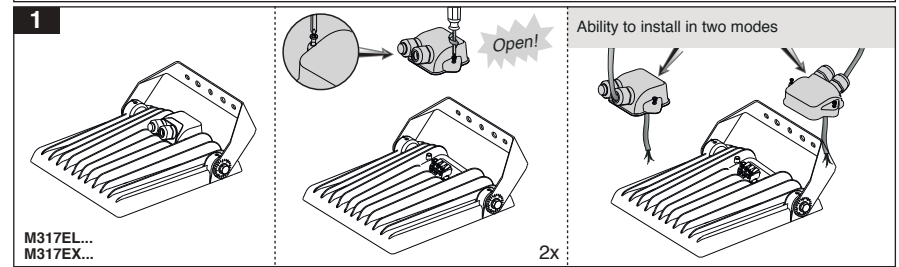

Cat. Code	Max Temp. (C.)	Min Temp. (C.)
M317E...	50°	-20°

- 1- For proper utilization of this product and safety, it is mandatory to closely comply with the directions and notes in this instruction and guide.
- 2- Earth connection as provided is mandatory.
- 3- Do not directly touch or impact LED module.
- 4- Do not stare at LED light source.

Installing the luminaire to the 2.5 and 3cm-diameter pole and rectangular hollow using special mounting bracket. (PDP2-Bracket-S, PDP3-Bracket-S)