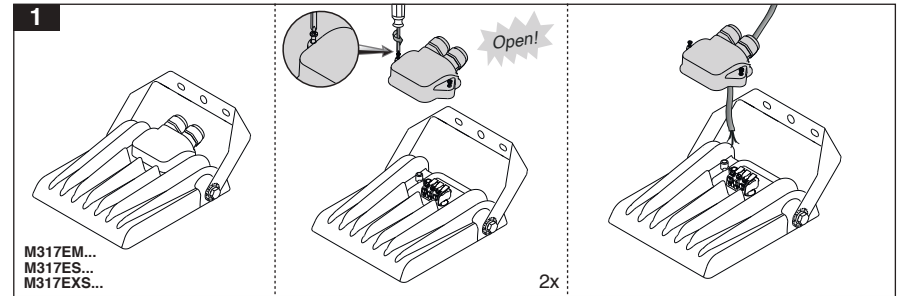

Cat. Code	Max Temp. (C.)	Min Temp. (C.)
M317E...	50°	-20°

- 1- For proper utilization of this product and safety, it is mandatory to closely comply with the directions and notes in this instruction and guide.
- 2- Earth connection as provided is mandatory.
- 3- Do not directly touch or impact LED module.
- 4- Do not stare at LED light source.

Installing the luminaire to the 2.5 and 3cm-diameter pole and rectangular hollow using special mounting bracket. (PDP2-Bracket-S, PDP3-Bracket-S)