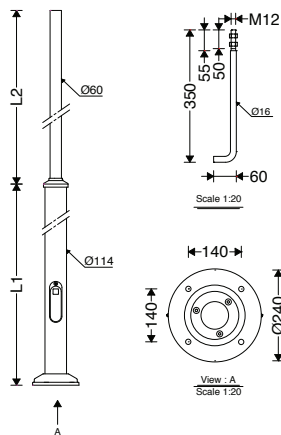

7002022505

info@megalite.com

www.megalite.com

Cat. No	L1 (mm)	L2 (mm)
GMPPOLE25C-W	1,000	1,500
GMPPOLE30C-W	1,000	2,000
GMPPOLE40C-W	2,000	2,000
*GMPPOLEF25C-W	1,000	1,500
*GMPPOLEF30C-W	1,000	2,000
*GMPPOLEF40C-W	2,000	2,000

* with fuse models

Cat. No	L1 (mm)	L2 (mm)
GMP2POLE30C-W	2,000	1,000
GMP2POLE40C-W	3,000	1,000
*GMP2POLEF30C-W	2,000	1,000
*GMP2POLEF40C-W	3,000	1,000

* with fuse models

Crafted for Brilliance

1- For proper utilization of this product and safety, it is mandatory to closely comply with the directions and notes in this instruction and guide.