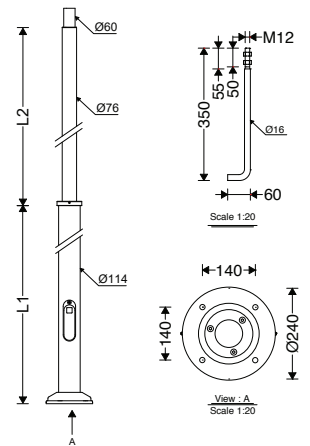

7002022505

info@megalite.com

www.megalite.com

Cat. No	L1 (mm)	L2 (mm)
GMPPOLE25C-W	1,000	1,500
GMPPOLE30C-W	1,000	2,000
GMPPOLE40C-W	2,000	2,000
*GMPPOLEF25C-W	1,000	1,500
*GMPPOLEF30C-W	1,000	2,000
*GMPPOLEF40C-W	2,000	2,000

* with fuse models

Cat. No	L1 (mm)	L2 (mm)
GMP2POLE30C-W	2,000	1,000
GMP2POLE40C-W	3,000	1,000
*GMP2POLEF30C-W	2,000	1,000
*GMP2POLEF40C-W	3,000	1,000

* with fuse models

Crafted for Brilliance

1- For proper utilization of this product and safety, it is mandatory to closely comply with the directions and notes in this instruction and guide.