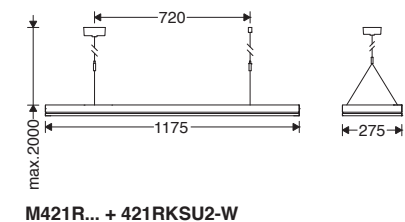

EN Instruction for installation and utilization of **OPTILED** light panel for surface mount (30x120)

7002023901

www.megalite.com info@megalite.com

Megalite