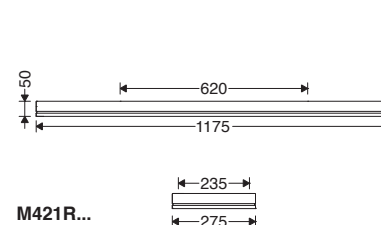

EN Instruction for installation and utilization of **OPTILED** light panel for surface mount (30x120)

7002023901

www.megalite.com info@megalite.com

Megalite