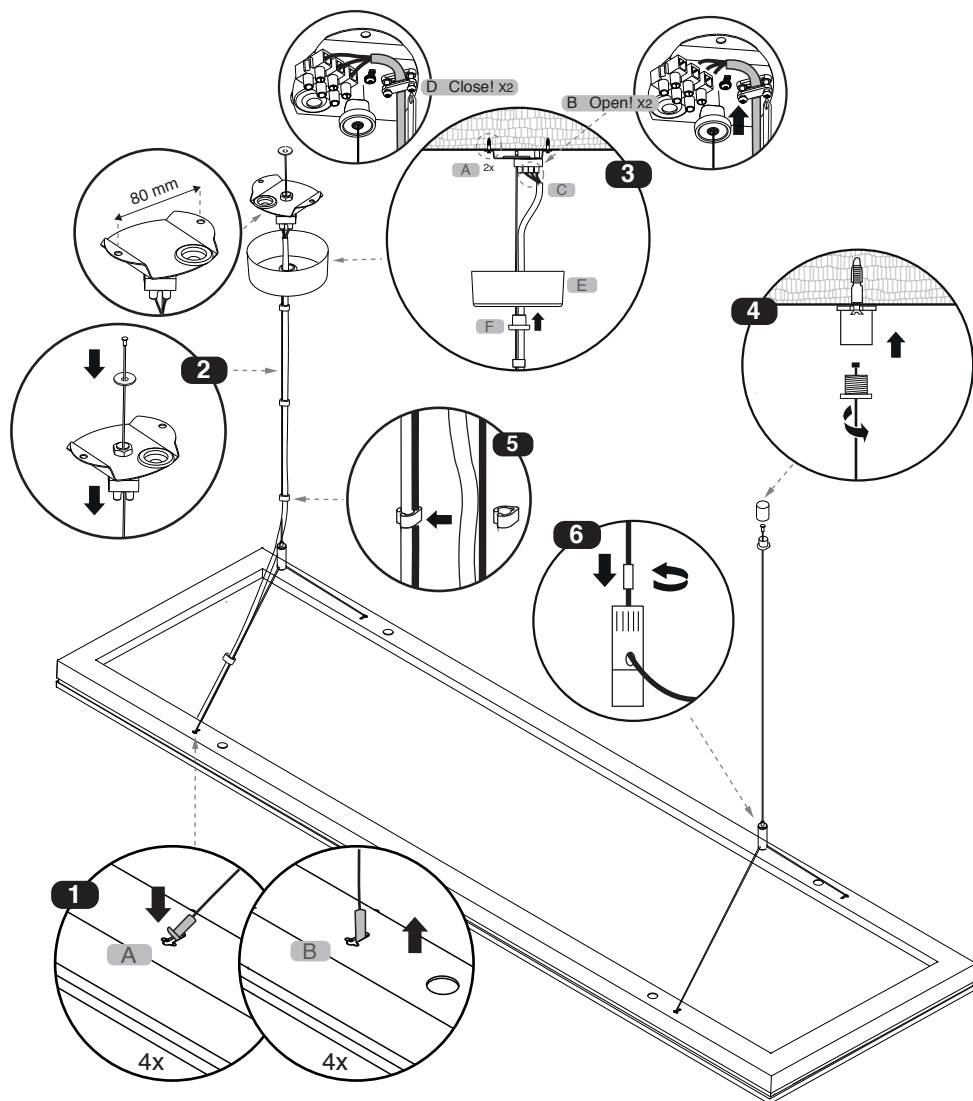

Instruction for installation and utilization of **OPTILED** light panel for suspension (30x120)

EN Instruction for installation and utilization of **OPTILED** light panel for surface mount (30x120)

7002023901

www.megalite.com info@megalite.com

Megalite

- !**
- 1- For proper utilization of this product and safety, it is mandatory to closely comply with the directions and notes in this instruction and guide.
 - 2- Do not directly touch or impact LED module.
 - 3- Do not stare at LED light source.