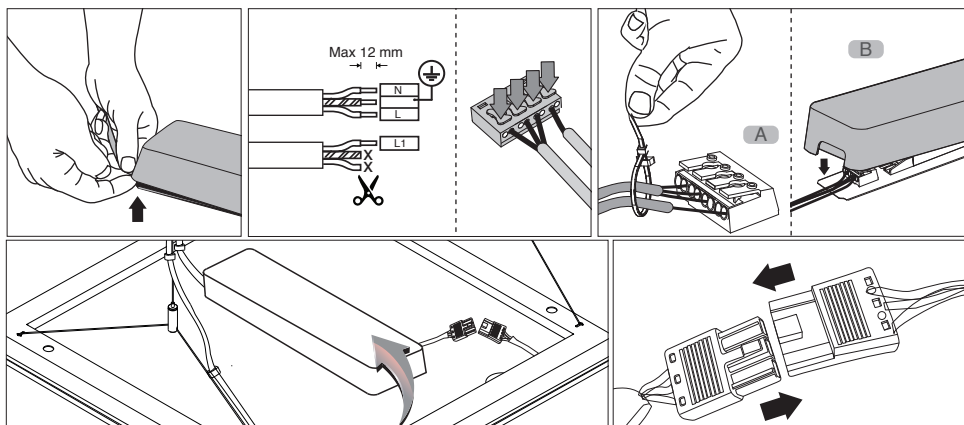

Electrical connection for battery-using luminaire

7002023004

www.megalite.com info@megalite.com

M421S...

M421S... + G421SKSU2-W

- 1- For proper utilization of this product and safety, it is mandatory to closely comply with the directions and notes in this instruction and guide.
- 2- Do not directly touch or impact LED module.
- 3- Do not stare at LED light source.

Instruction for installation and utilization of **OPTILED** light panel for surface mount (60x60)

Electrical connections