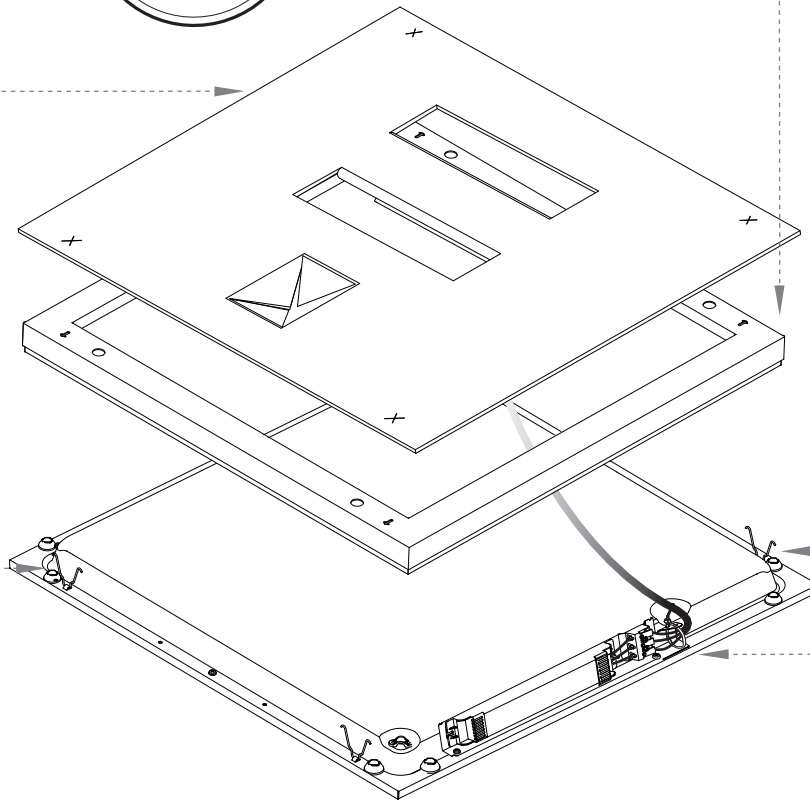

Electrical connection for battery-using luminaire

7002023004

www.megalite.com info@megalite.com

M421S...

M421S... + G421SKSU2-W

- 1- For proper utilization of this product and safety, it is mandatory to closely comply with the directions and notes in this instruction and guide.
- 2- Do not directly touch or impact LED module.
- 3- Do not stare at LED light source.

Instruction for installation and utilization of **OPTILED** light panel for surface mount (60x60)

Electrical connections