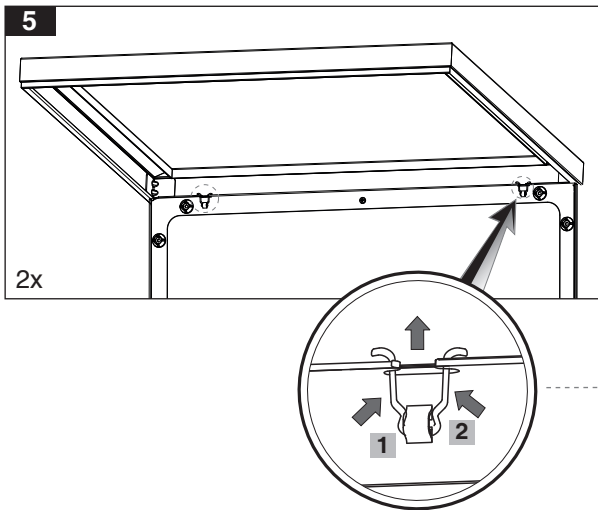

Electrical connection for battery-using luminaire

7002023004

www.megalite.com info@megalite.com

M421S...

M421S... + G421SKSU2-W

- 1- For proper utilization of this product and safety, it is mandatory to closely comply with the directions and notes in this instruction and guide.
- 2- Do not directly touch or impact LED module.
- 3- Do not stare at LED light source.

Instruction for installation and utilization of **OPTILED** light panel for surface mount (60x60)

Electrical connections