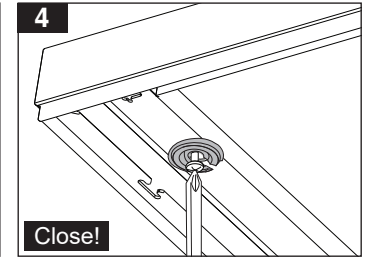

Electrical connection for battery-using luminaire

7002023004

www.megalite.com info@megalite.com

M421S...

M421S... + G421SKSU2-W

- 1- For proper utilization of this product and safety, it is mandatory to closely comply with the directions and notes in this instruction and guide.
- 2- Do not directly touch or impact LED module.
- 3- Do not stare at LED light source.

Instruction for installation and utilization of **OPTILED** light panel for surface mount (60x60)

Electrical connections