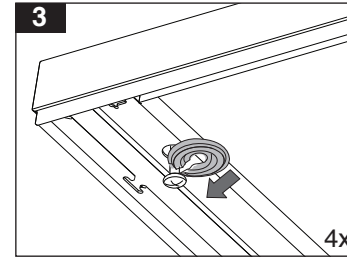

Electrical connection for battery-using luminaire

7002023004

www.megalite.com info@megalite.com

M421S...

M421S... + G421SKSU2-W

- 1- For proper utilization of this product and safety, it is mandatory to closely comply with the directions and notes in this instruction and guide.
- 2- Do not directly touch or impact LED module.
- 3- Do not stare at LED light source.

Instruction for installation and utilization of **OPTILED** light panel for surface mount (60x60)

Electrical connections