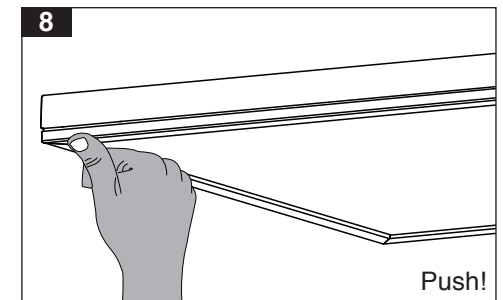

Electrical connection for battery-using luminaire

7002023004

www.megalite.com info@megalite.com

M421S...

M421S... + G421SKSU2-W

- 1- For proper utilization of this product and safety, it is mandatory to closely comply with the directions and notes in this instruction and guide.
- 2- Do not directly touch or impact LED module.
- 3- Do not stare at LED light source.

Instruction for installation and utilization of **OPTILED** light panel for surface mount (60x60)

Electrical connections