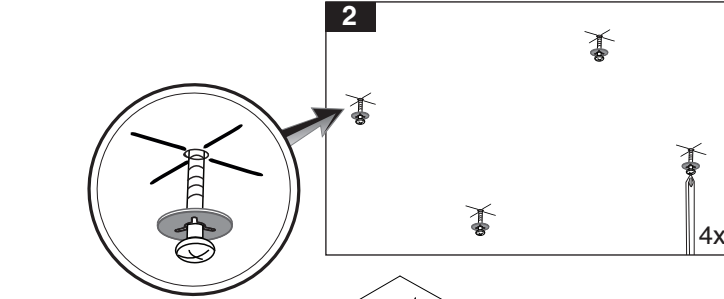

Electrical connection for battery-using luminaire

7002023004

www.megalite.com info@megalite.com

M421S...

M421S... + G421SKSU2-W

- 1- For proper utilization of this product and safety, it is mandatory to closely comply with the directions and notes in this instruction and guide.
- 2- Do not directly touch or impact LED module.
- 3- Do not stare at LED light source.

Instruction for installation and utilization of **OPTILED** light panel for surface mount (60x60)

Electrical connections