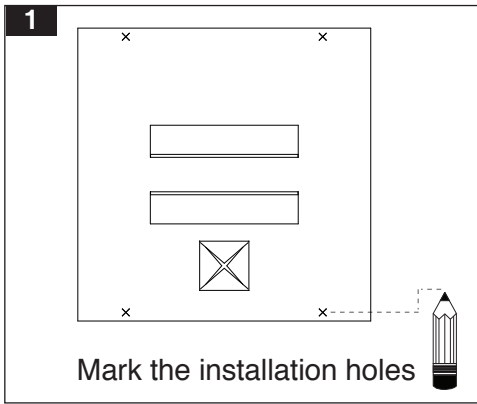

Electrical connection for battery-using luminaire

7002023004

www.megalite.com info@megalite.com

M421S...

M421S... + G421SKSU2-W

- 1- For proper utilization of this product and safety, it is mandatory to closely comply with the directions and notes in this instruction and guide.
- 2- Do not directly touch or impact LED module.
- 3- Do not stare at LED light source.

Instruction for installation and utilization of **OPTILED** light panel for surface mount (60x60)

Electrical connections