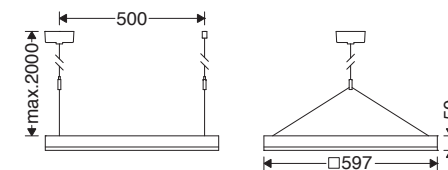

Electrical connection for battery-using luminaire

7002023004

www.megalite.com info@megalite.com

M421S...

M421S... + G421SKSU2-W

- 1- For proper utilization of this product and safety, it is mandatory to closely comply with the directions and notes in this instruction and guide.
- 2- Do not directly touch or impact LED module.
- 3- Do not stare at LED light source.

Instruction for installation and utilization of **OPTILED** light panel for surface mount (60x60)

Electrical connections