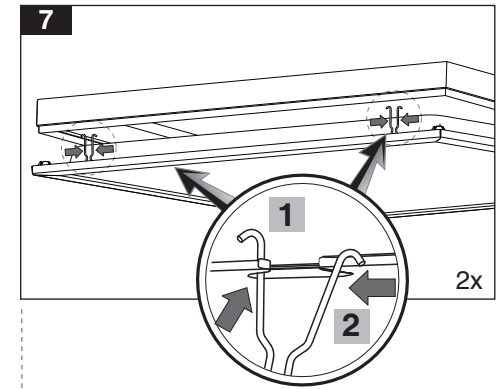

Electrical connection for battery-using luminaire

7002023004

www.megalite.com info@megalite.com

M421S...

M421S... + G421SKSU2-W

- 1- For proper utilization of this product and safety, it is mandatory to closely comply with the directions and notes in this instruction and guide.
- 2- Do not directly touch or impact LED module.
- 3- Do not stare at LED light source.

Instruction for installation and utilization of **OPTILED** light panel for surface mount (60x60)

Electrical connections