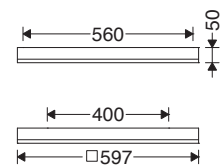

Electrical connection for battery-using luminaire

7002023004

www.megalite.com info@megalite.com

M421S...

M421S... + G421SKSU2-W

- 1- For proper utilization of this product and safety, it is mandatory to closely comply with the directions and notes in this instruction and guide.
- 2- Do not directly touch or impact LED module.
- 3- Do not stare at LED light source.

Instruction for installation and utilization of **OPTILED** light panel for surface mount (60x60)

Electrical connections