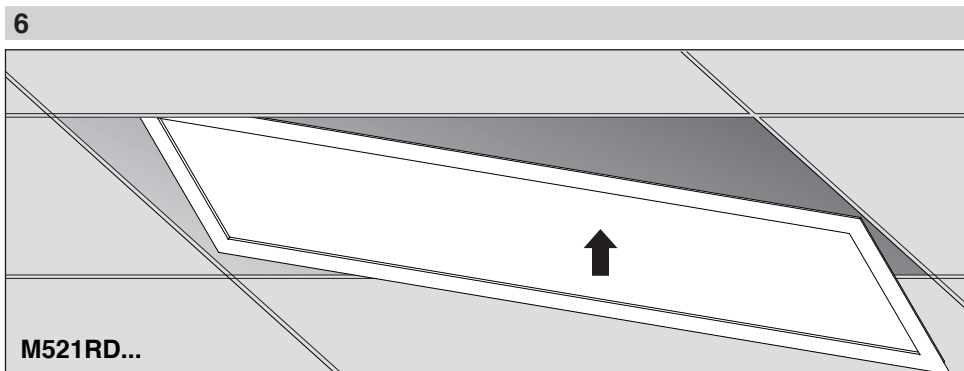

EN Instruction for installation and utilization of **OPTILED** light panel for recessed (30x120)

7002023801

www.megalite.com info@megalite.com

M521RD...

M521RD...

- 1- For proper utilization of this product and safety, it is mandatory to closely comply with the directions and notes in this instruction and guide.
- 2- Do not directly touch or impact LED module.
- 3- Do not stare at LED light source.

Mounting the panel in exposed T-grid false ceiling

Mounting the LED panel in gypsum false ceiling