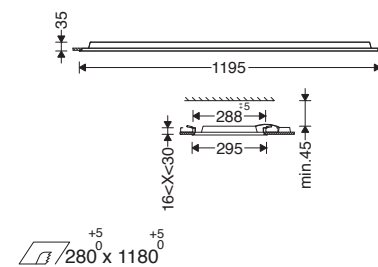

EN Instruction for installation and utilization of **OPTILED** light panel for recessed (30x120)

7002023801

www.megalite.com info@megalite.com

M521RD...

M521RD...

- 1- For proper utilization of this product and safety, it is mandatory to closely comply with the directions and notes in this instruction and guide.
- 2- Do not directly touch or impact LED module.
- 3- Do not stare at LED light source.

Mounting the panel in exposed T-grid false ceiling

Mounting the LED panel in gypsum false ceiling