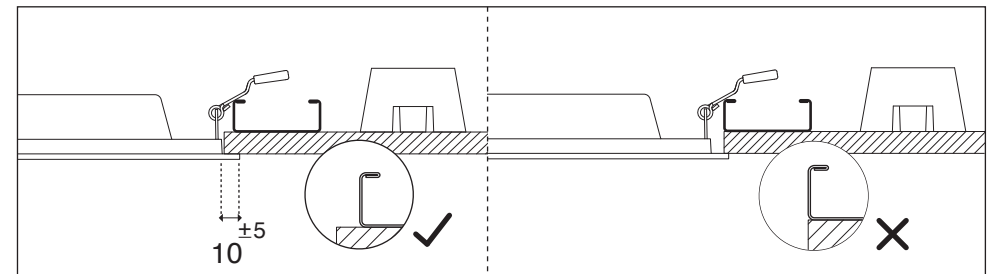

EN Instruction for installation and utilization of **OPTILED** light panel for recessed (30x120)

7002023801

www.megalite.com info@megalite.com

M521RD...

M521RD...

- 1- For proper utilization of this product and safety, it is mandatory to closely comply with the directions and notes in this instruction and guide.
- 2- Do not directly touch or impact LED module.
- 3- Do not stare at LED light source.

Mounting the panel in exposed T-grid false ceiling

Mounting the LED panel in gypsum false ceiling