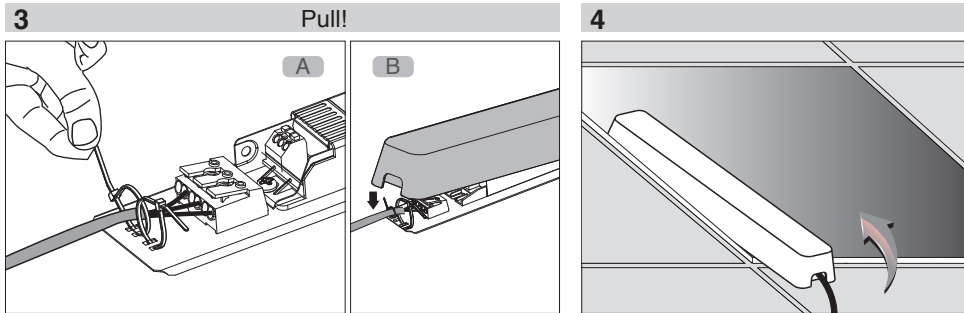

EN Instruction for installation and utilization of **OPTILED** light panel for recessed (30x120)

7002023801

www.megalite.com info@megalite.com

M521RD...

M521RD...

- 1- For proper utilization of this product and safety, it is mandatory to closely comply with the directions and notes in this instruction and guide.
- 2- Do not directly touch or impact LED module.
- 3- Do not stare at LED light source.

Mounting the panel in exposed T-grid false ceiling

Mounting the LED panel in gypsum false ceiling