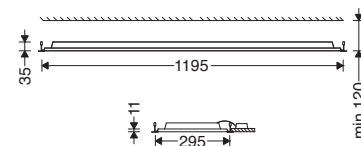

EN Instruction for installation and utilization of **OPTILED** light panel for recessed (30x120)

7002023801

www.megalite.com info@megalite.com

M521RD...

M521RD...

- 1- For proper utilization of this product and safety, it is mandatory to closely comply with the directions and notes in this instruction and guide.
- 2- Do not directly touch or impact LED module.
- 3- Do not stare at LED light source.

Mounting the panel in exposed T-grid false ceiling

Mounting the LED panel in gypsum false ceiling