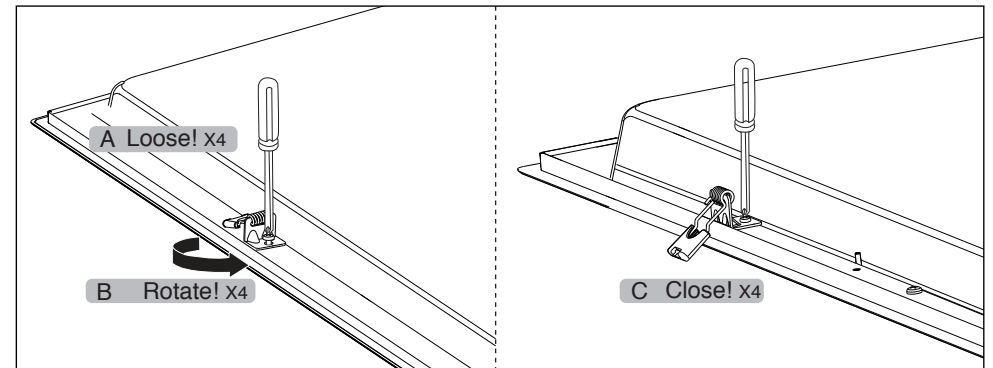

EN Instruction for installation and utilization of **OPTILED** light panel for recessed (30x120)

7002023801

www.megalite.com info@megalite.com

M521RD...

M521RD...

- 1- For proper utilization of this product and safety, it is mandatory to closely comply with the directions and notes in this instruction and guide.
- 2- Do not directly touch or impact LED module.
- 3- Do not stare at LED light source.

Mounting the panel in exposed T-grid false ceiling

Mounting the LED panel in gypsum false ceiling