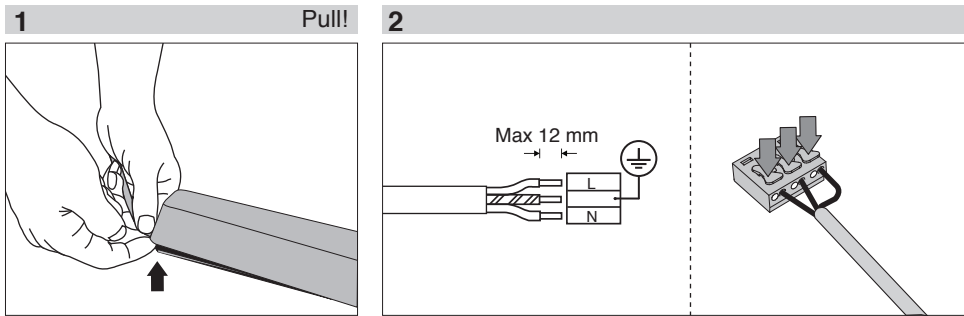

EN Instruction for installation and utilization of **OPTILED** light panel for recessed (30x120)

7002023801

www.megalite.com info@megalite.com

M521RD...

M521RD...

- 1- For proper utilization of this product and safety, it is mandatory to closely comply with the directions and notes in this instruction and guide.
- 2- Do not directly touch or impact LED module.
- 3- Do not stare at LED light source.

Mounting the panel in exposed T-grid false ceiling

Mounting the LED panel in gypsum false ceiling