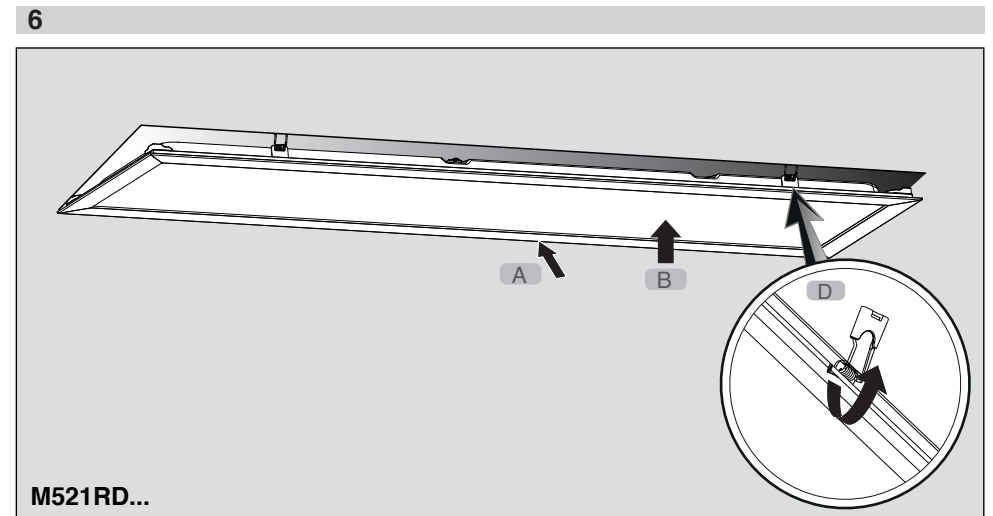

EN Instruction for installation and utilization of **OPTILED** light panel for recessed (30x120)

7002023801

www.megalite.com info@megalite.com

M521RD...

M521RD...

- 1- For proper utilization of this product and safety, it is mandatory to closely comply with the directions and notes in this instruction and guide.
- 2- Do not directly touch or impact LED module.
- 3- Do not stare at LED light source.

Mounting the panel in exposed T-grid false ceiling

Mounting the LED panel in gypsum false ceiling