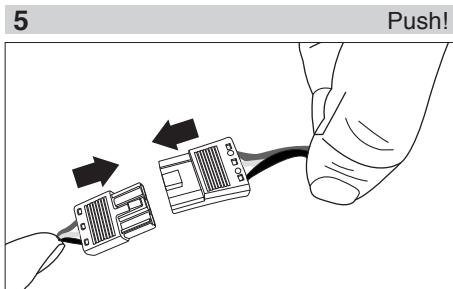

EN Instruction for installation and utilization of **OPTILED** light panel for recessed (30x120)

7002023801

www.megalite.com info@megalite.com

M521RD...

M521RD...

- 1- For proper utilization of this product and safety, it is mandatory to closely comply with the directions and notes in this instruction and guide.
- 2- Do not directly touch or impact LED module.
- 3- Do not stare at LED light source.

Mounting the panel in exposed T-grid false ceiling

Mounting the LED panel in gypsum false ceiling