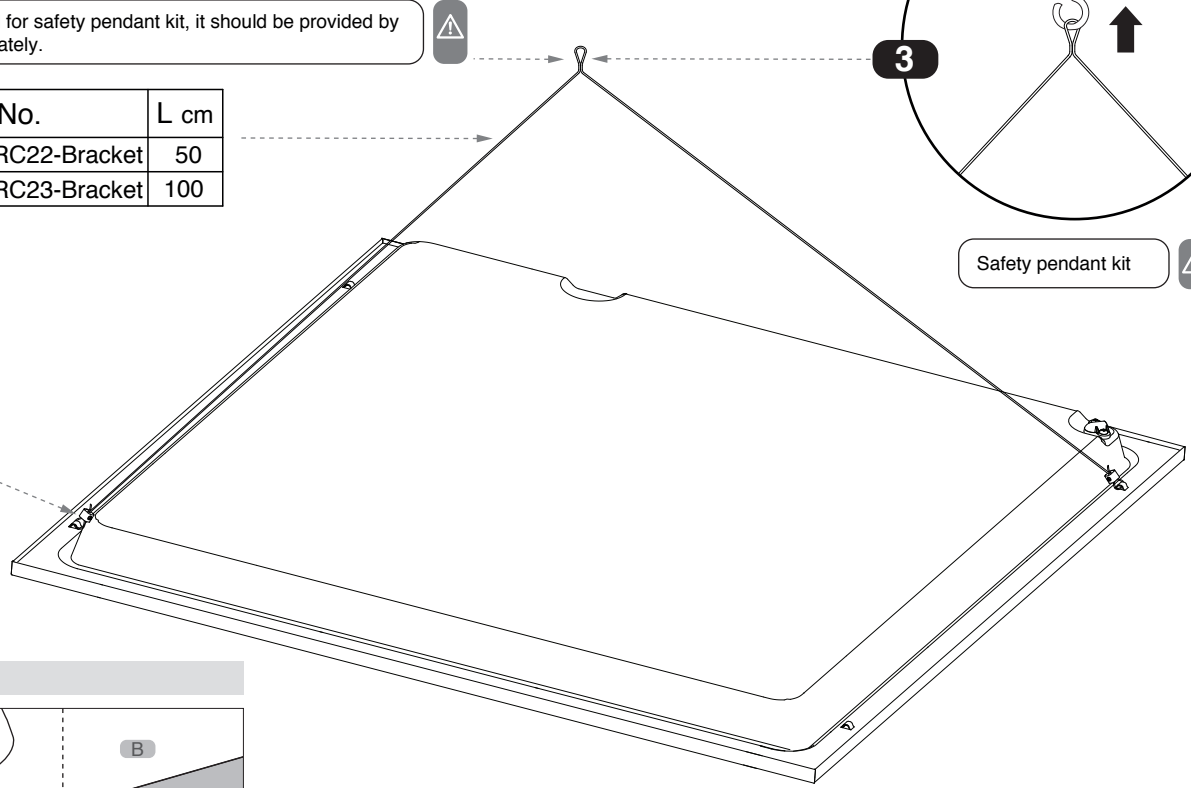

Safety pendant kit