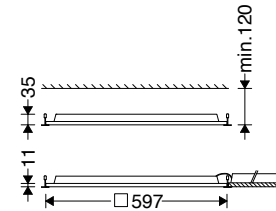

Mounting the panel in exposed T-grid false ceiling

Mounting the LED panel in gypsum false ceiling

EN Instruction for installation and utilization of **OPTILED** light panel for recessed (60x60)

7002022904

www.megalite.com info@megalite.com

M521S...

M521SD...

- 1- For proper utilization of this product and safety, it is mandatory to closely comply with the directions and notes in this instruction and guide.
- 2- Do not directly touch or impact LED module.
- 3- Do not stare at LED light source.