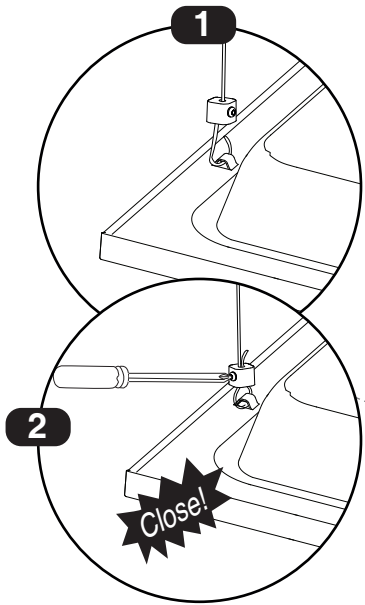

Mounting the panel in exposed T-grid false ceiling

Mounting the LED panel in gypsum false ceiling

EN Instruction for installation and utilization of **OPTILED** light panel for recessed (60x60)

7002022904

www.megalite.com info@megalite.com

M521S...

M521SD...

- 1- For proper utilization of this product and safety, it is mandatory to closely comply with the directions and notes in this instruction and guide.
- 2- Do not directly touch or impact LED module.
- 3- Do not stare at LED light source.