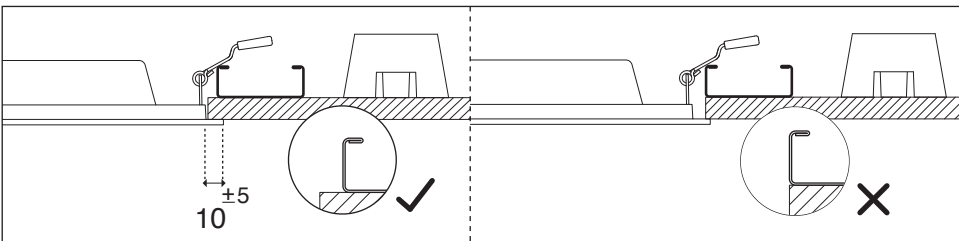

Mounting the panel in exposed T-grid false ceiling

Mounting the LED panel in gypsum false ceiling

EN Instruction for installation and utilization of **OPTILED** light panel for recessed (60x60)

7002022904

www.megalite.com info@megalite.com

M521S...

M521SD...

- 1- For proper utilization of this product and safety, it is mandatory to closely comply with the directions and notes in this instruction and guide.
- 2- Do not directly touch or impact LED module.
- 3- Do not stare at LED light source.