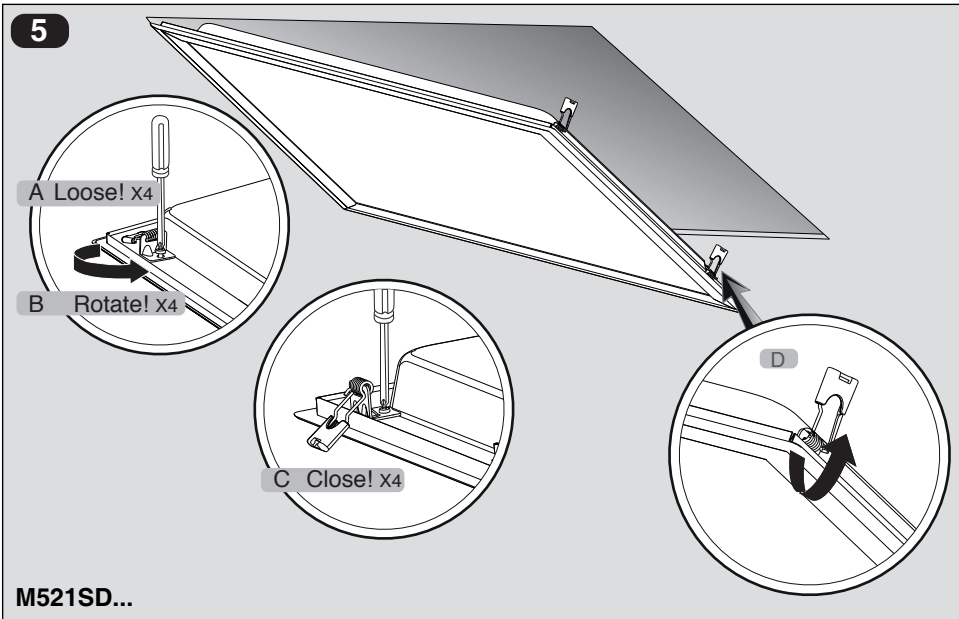

Mounting the panel in exposed T-grid false ceiling

Mounting the LED panel in gypsum false ceiling

EN Instruction for installation and utilization of **OPTILED** light panel for recessed (60x60)

7002022904

www.megalite.com info@megalite.com

M521S...

M521SD...

- 1- For proper utilization of this product and safety, it is mandatory to closely comply with the directions and notes in this instruction and guide.
- 2- Do not directly touch or impact LED module.
- 3- Do not stare at LED light source.

In case of any need for safety pendant kit, it should be provided by the customer separately.

Cat. No.	L cm
M521S...+GDMRC22-Bracket	50
M521S...+GDMRC23-Bracket	100

Safety pendant kit

Electrical connection for battery-using luminaire