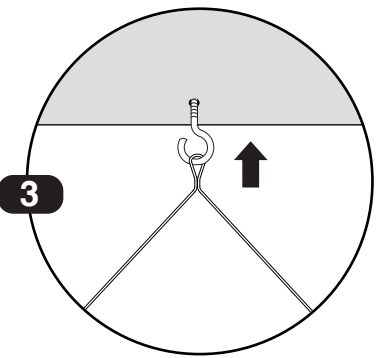

Mounting the panel in exposed T-grid false ceiling

Mounting the LED panel in gypsum false ceiling

EN Instruction for installation and utilization of **OPTILED** light panel for recessed (60x60)

7002022904

www.megalite.com info@megalite.com

M521S...

M521SD...

- 1- For proper utilization of this product and safety, it is mandatory to closely comply with the directions and notes in this instruction and guide.
- 2- Do not directly touch or impact LED module.
- 3- Do not stare at LED light source.

In case of any need for safety pendant kit, it should be provided by the customer separately.

Cat. No.	L cm
M521S...+GDMRC22-Bracket	50
M521S...+GDMRC23-Bracket	100

Safety pendant kit

Electrical connection for battery-using luminaire