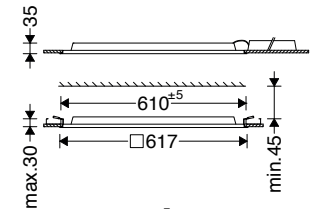

Mounting the panel in exposed T-grid false ceiling

Mounting the LED panel in gypsum false ceiling

EN Instruction for installation and utilization of **OPTILED** light panel for recessed (60x60)

7002022904

www.megalite.com info@megalite.com

M521S...

M521SD...

- 1- For proper utilization of this product and safety, it is mandatory to closely comply with the directions and notes in this instruction and guide.
- 2- Do not directly touch or impact LED module.
- 3- Do not stare at LED light source.