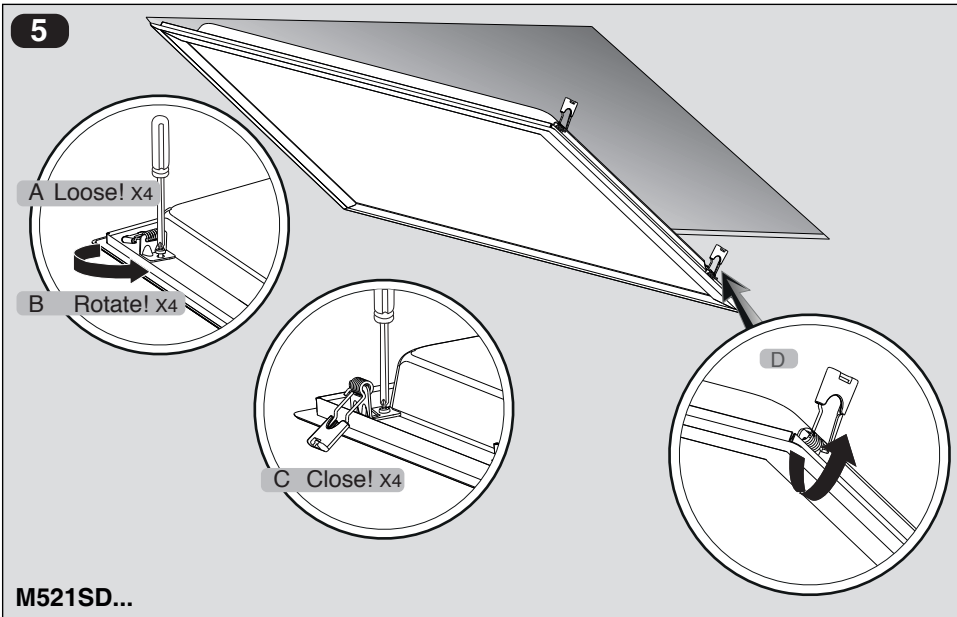

Mounting the panel in exposed T-grid false ceiling

Mounting the LED panel in gypsum false ceiling

EN Instruction for installation and utilization of **OPTILED** light panel for recessed (60x60)

7002022903

www.megalite.com info@megalite.com

Megalite

M521S...

M521SD...
□ 600⁺⁵₀

- 1- For proper utilization of this product and safety, it is mandatory to closely comply with the directions and notes in this instruction and guide.
- 2- Do not directly touch or impact LED module.
- 3- Do not stare at LED light source.