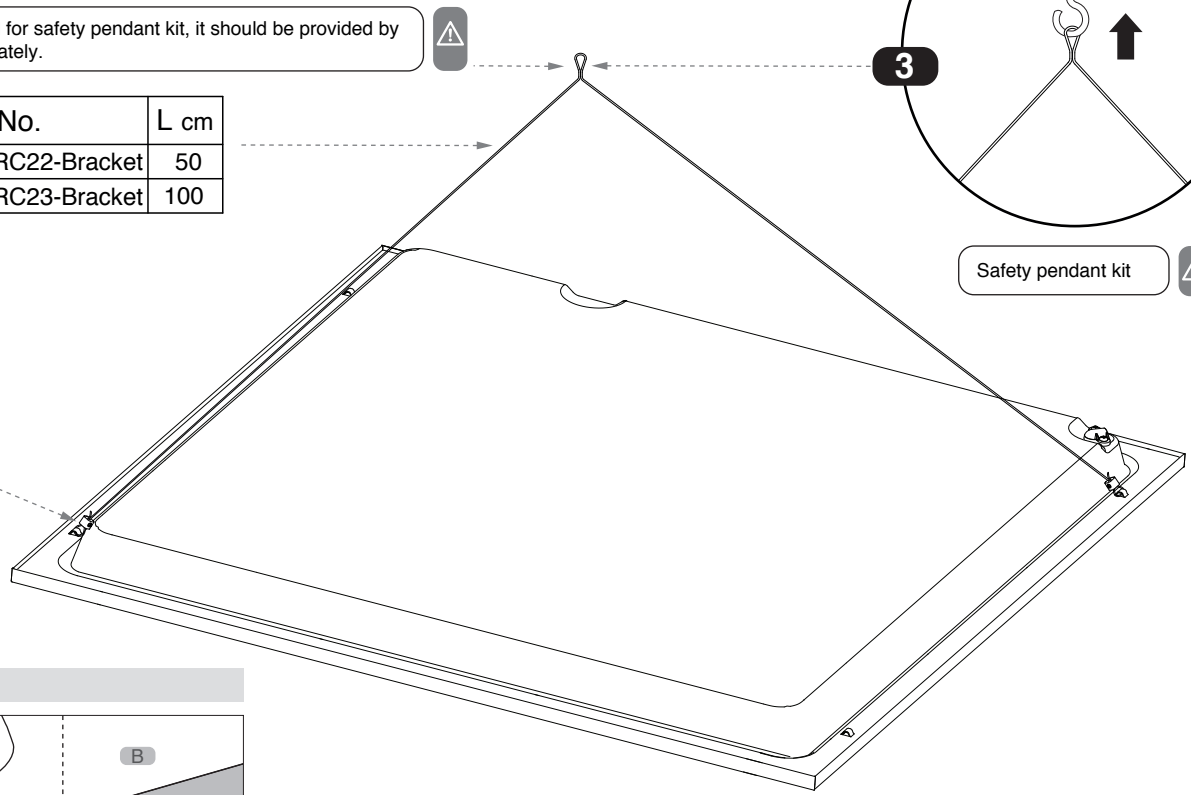

Safety pendant kit