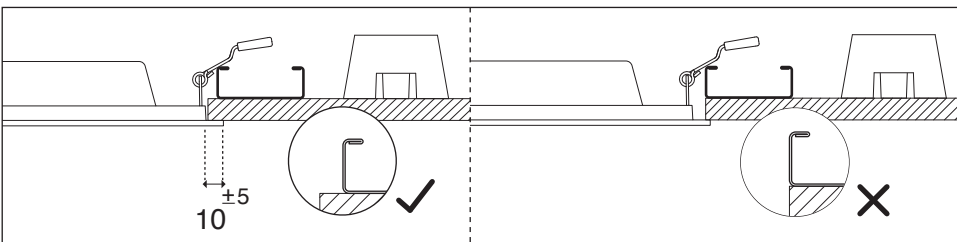

Mounting the panel in exposed T-grid false ceiling

Mounting the LED panel in gypsum false ceiling

EN Instruction for installation and utilization of **OPTILED** light panel for recessed (60x60)

7002022903

www.megalite.com info@megalite.com

Megalite

M521S...

M521SD...
□ 600⁺⁵₀

- 1- For proper utilization of this product and safety, it is mandatory to closely comply with the directions and notes in this instruction and guide.
- 2- Do not directly touch or impact LED module.
- 3- Do not stare at LED light source.