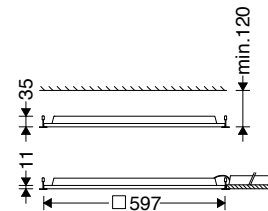

Mounting the panel in exposed T-grid false ceiling

Mounting the LED panel in gypsum false ceiling

EN Instruction for installation and utilization of **OPTILED** light panel for recessed (60x60)

7002022903

www.megalite.com info@megalite.com

Megalite

M521S...

M521SD...
□ 600⁺⁵₀

- 1- For proper utilization of this product and safety, it is mandatory to closely comply with the directions and notes in this instruction and guide.
- 2- Do not directly touch or impact LED module.
- 3- Do not stare at LED light source.