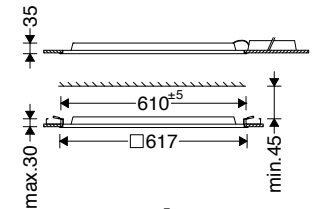

Mounting the panel in exposed T-grid false ceiling

Mounting the LED panel in gypsum false ceiling

EN Instruction for installation and utilization of **OPTILED** light panel for recessed (60x60)

7002022903

www.megalite.com info@megalite.com

Megalite

M521S...

M521SD...
□ 600⁺⁵₀

- 1- For proper utilization of this product and safety, it is mandatory to closely comply with the directions and notes in this instruction and guide.
- 2- Do not directly touch or impact LED module.
- 3- Do not stare at LED light source.