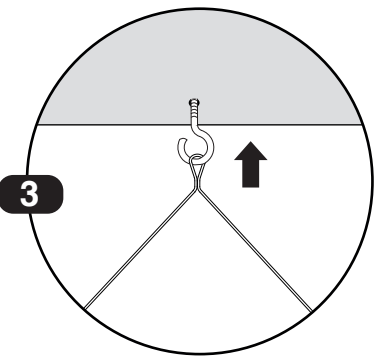

Mounting the panel in exposed T-grid false ceiling

Mounting the LED panel in gypsum false ceiling

EN Instruction for installation and utilization of **OPTILED** light panel for recessed (60x60)

7002022903

www.megalite.com info@megalite.com

Megalite

M521S...

M521SD...
□ 600⁺⁵₀

- 1- For proper utilization of this product and safety, it is mandatory to closely comply with the directions and notes in this instruction and guide.
- 2- Do not directly touch or impact LED module.
- 3- Do not stare at LED light source.

In case of any need for safety pendant kit, it should be provided by the customer separately.

Cat. No.	L cm
M521S...+GDMRC22-Bracket	50
M521S...+GDMRC23-Bracket	100

Safety pendant kit

Electrical connection for battery-using luminaire