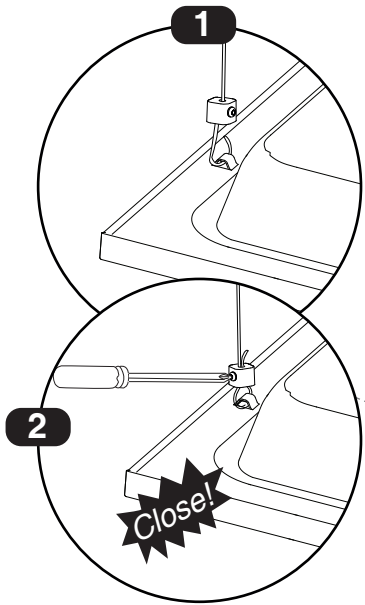

Mounting the panel in exposed T-grid false ceiling

Mounting the LED panel in gypsum false ceiling

EN Instruction for installation and utilization of **OPTILED** light panel for recessed (60x60)

7002022903

www.megalite.com info@megalite.com

Megalite

M521S...

M521SD...
□ 600⁺⁵₀

- 1- For proper utilization of this product and safety, it is mandatory to closely comply with the directions and notes in this instruction and guide.
- 2- Do not directly touch or impact LED module.
- 3- Do not stare at LED light source.