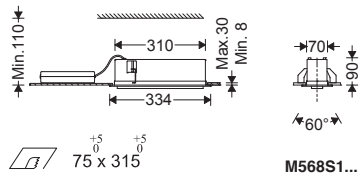

EN Instruction for Installation and Utilization of **LUMiLED** Modern Recessed Multi-Downlight

- 1- For safety and proper utilization of this product, it is mandatory to closely comply with the directions in this instruction/maintenance guide.
- 2- Earth connection as provided is mandatory.
- 3- Do not directly touch or impact LED module.
- 4- Do not stare at LED light source.

Electrical connection

Angle adjustment