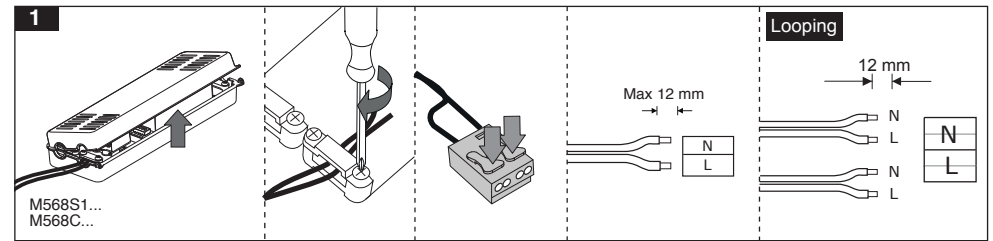

EN Instruction for Installation and Utilization of **LUMiLED** Modern Recessed Multi-Downlight

- 1- For safety and proper utilization of this product, it is mandatory to closely comply with the directions in this instruction/maintenance guide.
- 2- Earth connection as provided is mandatory.
- 3- Do not directly touch or impact LED module.
- 4- Do not stare at LED light source.

Electrical connection

Angle adjustment