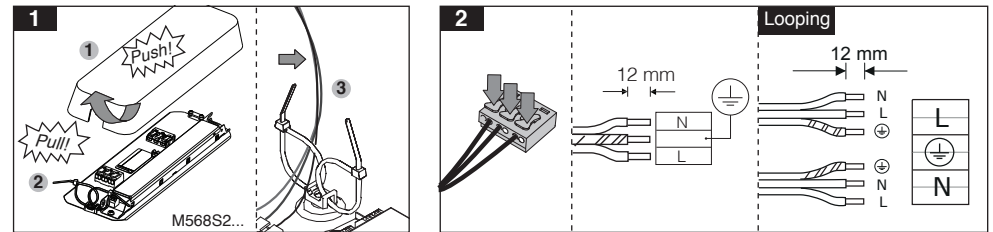

EN Instruction for Installation and Utilization of **LUMiLED** Modern Recessed Multi-Downlight

- 1- For safety and proper utilization of this product, it is mandatory to closely comply with the directions in this instruction/maintenance guide.
- 2- Earth connection as provided is mandatory.
- 3- Do not directly touch or impact LED module.
- 4- Do not stare at LED light source.

Electrical connection

Angle adjustment