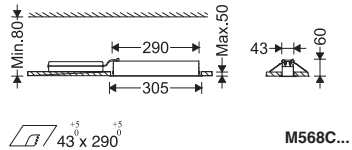

EN Instruction for Installation and Utilization of **LUMiLED** Modern Recessed Multi-Downlight

- 1- For safety and proper utilization of this product, it is mandatory to closely comply with the directions in this instruction/maintenance guide.
- 2- Earth connection as provided is mandatory.
- 3- Do not directly touch or impact LED module.
- 4- Do not stare at LED light source.

Electrical connection

Angle adjustment