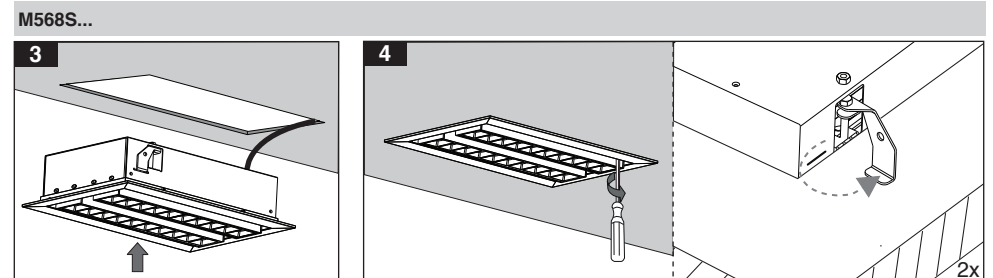

EN Instruction for Installation and Utilization of **LUMiLED** Modern Recessed Multi-Downlight

- 1- For safety and proper utilization of this product, it is mandatory to closely comply with the directions in this instruction/maintenance guide.
- 2- Earth connection as provided is mandatory.
- 3- Do not directly touch or impact LED module.
- 4- Do not stare at LED light source.

Electrical connection

Angle adjustment