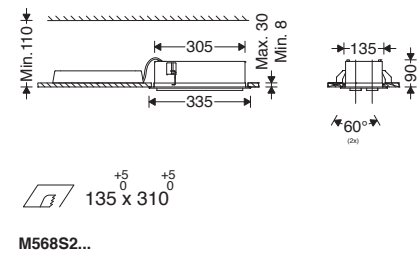

EN Instruction for Installation and Utilization of **LUMiLED** Modern Recessed Multi-Downlight

- 1- For safety and proper utilization of this product, it is mandatory to closely comply with the directions in this instruction/maintenance guide.
- 2- Earth connection as provided is mandatory.
- 3- Do not directly touch or impact LED module.
- 4- Do not stare at LED light source.

Electrical connection

Angle adjustment