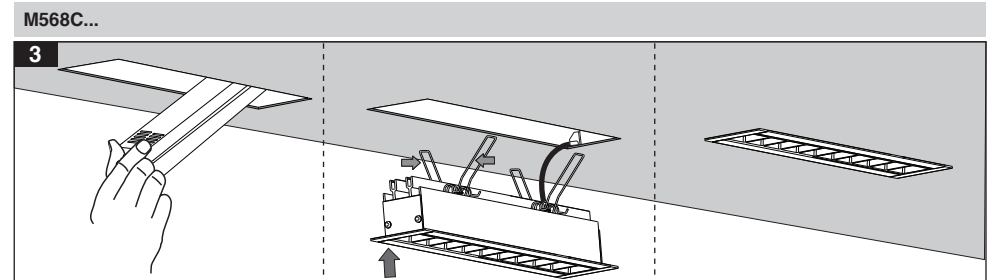

EN Instruction for Installation and Utilization of **LUMiLED** Modern Recessed Multi-Downlight

- 1- For safety and proper utilization of this product, it is mandatory to closely comply with the directions in this instruction/maintenance guide.
- 2- Earth connection as provided is mandatory.
- 3- Do not directly touch or impact LED module.
- 4- Do not stare at LED light source.

Electrical connection

Angle adjustment