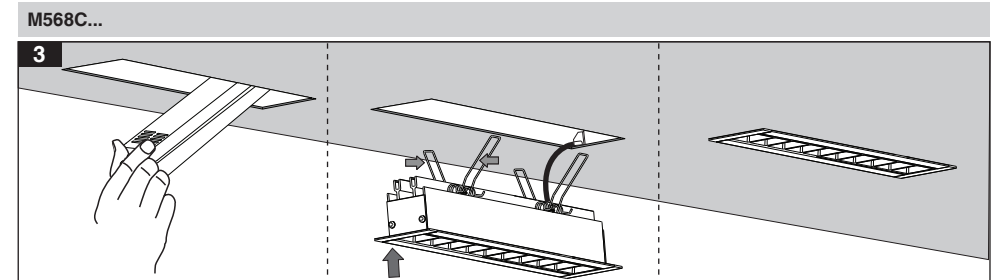

EN Instruction for Installation and Utilization of **LUMiLED** Modern Recessed Multi-Downlight

$43^{+5} \times 290^{+5}$ M568C...

$75^{+5} \times 315^{+5}$ M568S1...

$135^{+5} \times 310^{+5}$ M568S2...

Electrical connection

Angle adjustment

-  1- For safety and proper utilization of this product, it is mandatory to closely comply with the directions in this instruction/maintenance guide.
 2- Earth connection as provided is mandatory.
 3- Do not directly touch or impact LED module.
 4- Do not stare at LED light source.