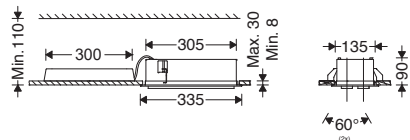

EN Instruction for Installation and Utilization of **LUMiLED** Modern Recessed Multi-Downlight

$43^{+5} \times 290^{+5}$ M568C...

$75^{+5} \times 315^{+5}$ M568S1...

$135^{+5} \times 310^{+5}$ M568S2...

Electrical connection

Angle adjustment

-  1- For safety and proper utilization of this product, it is mandatory to closely comply with the directions in this instruction/maintenance guide.
 2- Earth connection as provided is mandatory.
 3- Do not directly touch or impact LED module.
 4- Do not stare at LED light source.