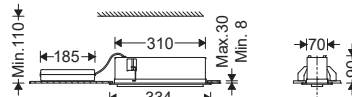

EN Instruction for Installation and Utilization of **LUMiLED** Modern Recessed Multi-Downlight

$43^{+5} \times 290^{+5}$ M568C...

$75^{+5} \times 315^{+5}$ M568S1...

$135^{+5} \times 310^{+5}$ M568S2...

Electrical connection

Angle adjustment

-  1- For safety and proper utilization of this product, it is mandatory to closely comply with the directions in this instruction/maintenance guide.
 2- Earth connection as provided is mandatory.
 3- Do not directly touch or impact LED module.
 4- Do not stare at LED light source.