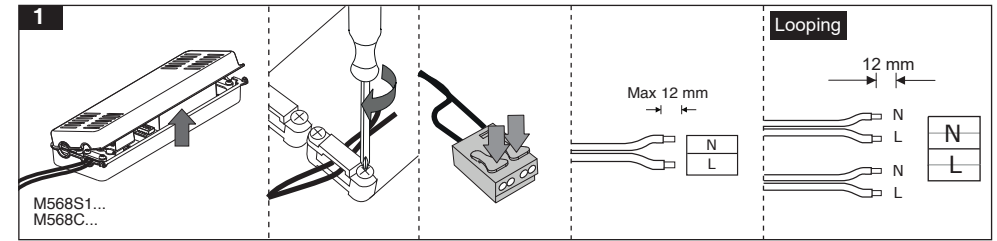

EN Instruction for Installation and Utilization of **LUMiLED** Modern Recessed Multi-Downlight

$43^{+5} \times 290^{+5}$ M568C...

$75^{+5} \times 315^{+5}$ M568S1...

$135^{+5} \times 310^{+5}$ M568S2...

Electrical connection

Angle adjustment

-  1- For safety and proper utilization of this product, it is mandatory to closely comply with the directions in this instruction/maintenance guide.
 2- Earth connection as provided is mandatory.
 3- Do not directly touch or impact LED module.
 4- Do not stare at LED light source.