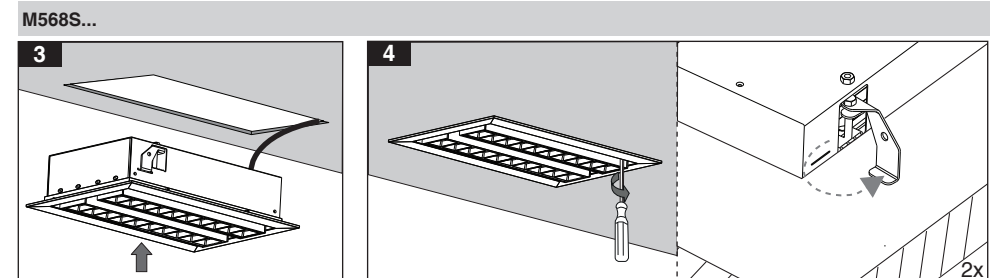

EN Instruction for Installation and Utilization of **LUMiLED** Modern Recessed Multi-Downlight

$43^{+5} \times 290^{+5}$ M568C...

$75^{+5} \times 315^{+5}$ M568S1...

$135^{+5} \times 310^{+5}$ M568S2...

Electrical connection

Angle adjustment

-  1- For safety and proper utilization of this product, it is mandatory to closely comply with the directions in this instruction/maintenance guide.
 2- Earth connection as provided is mandatory.
 3- Do not directly touch or impact LED module.
 4- Do not stare at LED light source.