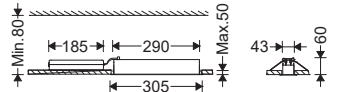

EN Instruction for Installation and Utilization of **LUMiLED** Modern Recessed Multi-Downlight

$43^{+5} \times 290^{+5}$ M568C...

$75^{+5} \times 315^{+5}$ M568S1...

$135^{+5} \times 310^{+5}$ M568S2...

Electrical connection

Angle adjustment

-  1- For safety and proper utilization of this product, it is mandatory to closely comply with the directions in this instruction/maintenance guide.
 2- Earth connection as provided is mandatory.
 3- Do not directly touch or impact LED module.
 4- Do not stare at LED light source.