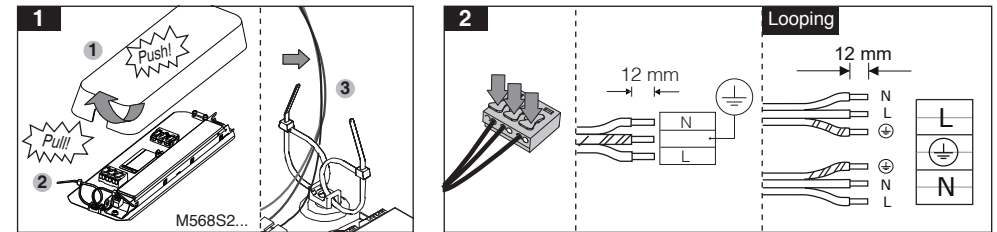

EN Instruction for Installation and Utilization of **LUMiLED** Modern Recessed Multi-Downlight

$43^{+5} \times 290^{+5}$ M568C...

$75^{+5} \times 315^{+5}$ M568S1...

$135^{+5} \times 310^{+5}$ M568S2...

Electrical connection

Angle adjustment

-  1- For safety and proper utilization of this product, it is mandatory to closely comply with the directions in this instruction/maintenance guide.
 2- Earth connection as provided is mandatory.
 3- Do not directly touch or impact LED module.
 4- Do not stare at LED light source.