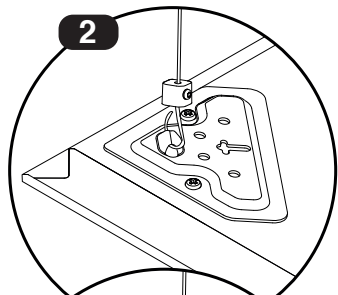

Instruction for installation and utilization of **LEDILUX** light panel for recessed (30x120)

Cat. No.	L cm
M527R+GDMRC24-Bracket	50
M527R+GDMRC25-Bracket	100

Cat. No.	L cm
M527R+GDMRC21-Bracket+GDMRC24-Bracket	50
M527R+GDMRC21-Bracket+GDMRC25-Bracket	100

⚠ Installation accessories are used for integrated ceiling

⚠ In case of any need for safety pendant kit, it should be provided by the customer separately.

⚠ Safety pendant kit