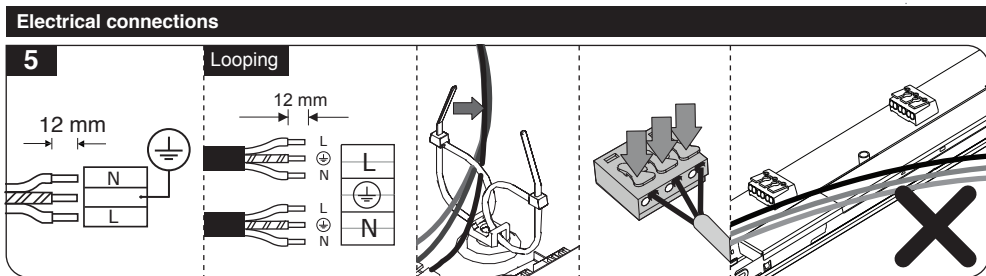

Instruction for installation and utilization of **LEDILUX** light panel for surface mount (60x60)

Suspension clamps position