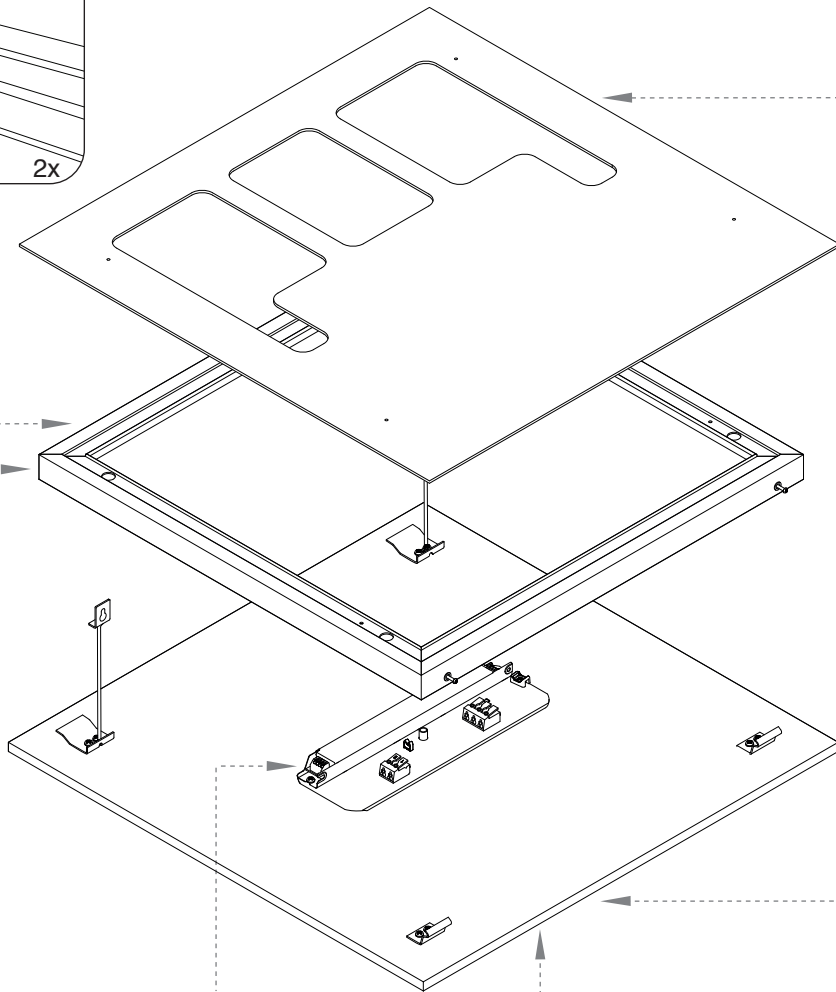

Instruction for installation and utilization of **LEDILUX** light panel for surface mount (60x60)

Suspension clamps position