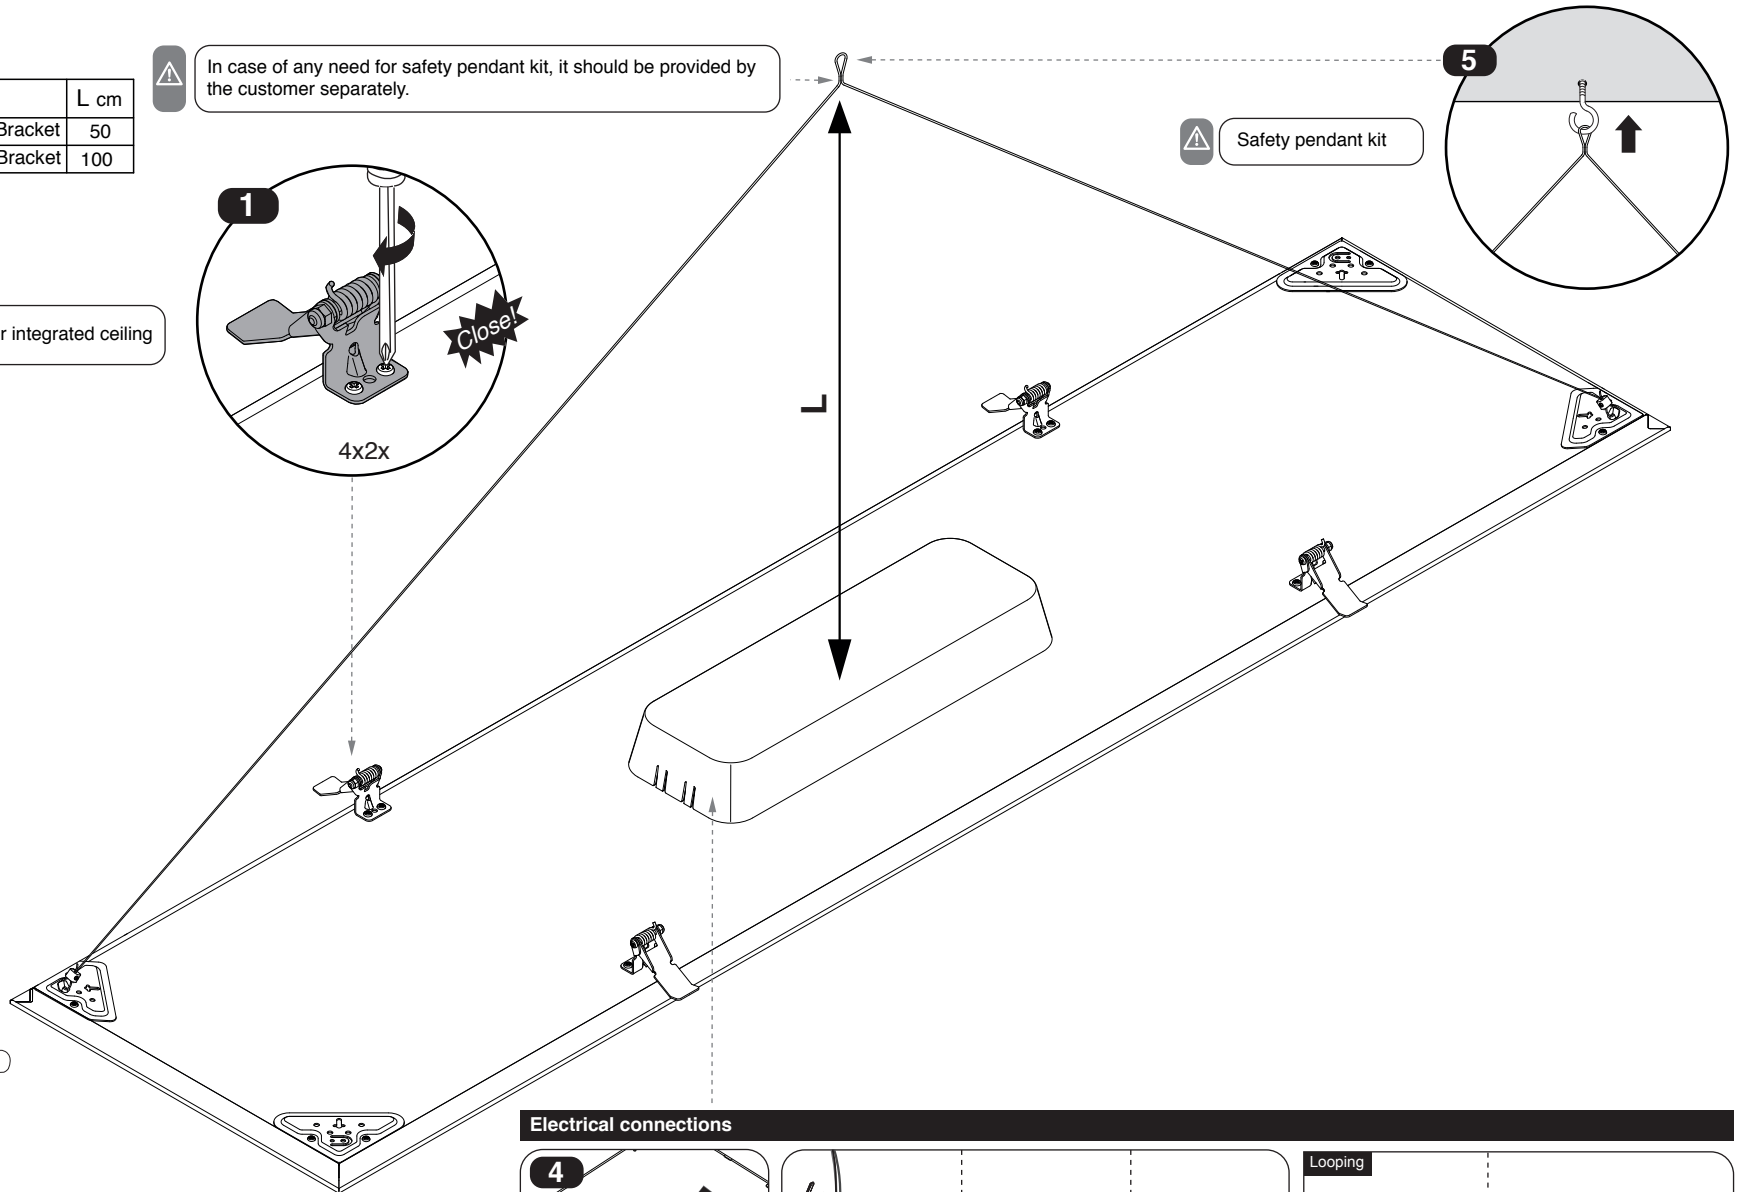

Instruction for installation and utilization of **LEDILUX** light panel for recessed (30x120)

Cat. No.	L cm
M527R+GDMRC24-Bracket	50
M527R+GDMRC25-Bracket	100

Cat. No.	L cm
M527R+GDMRC21-Bracket+GDMRC24-Bracket	50
M527R+GDMRC21-Bracket+GDMRC25-Bracket	100

⚠ Installation accessories are used for integrated ceiling

⚠ In case of any need for safety pendant kit, it should be provided by the customer separately.

⚠ Safety pendant kit

Electrical connections