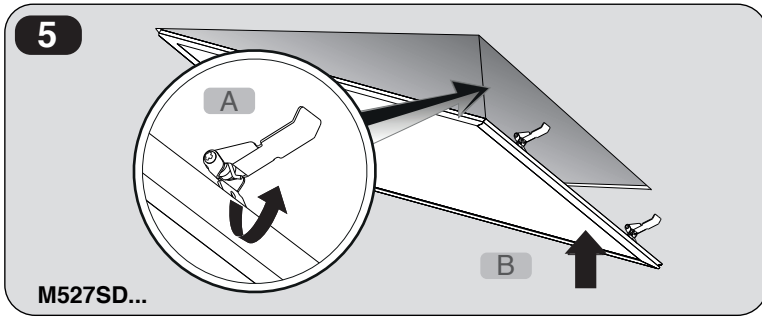

Mounting the LED panel in gypsum false ceiling