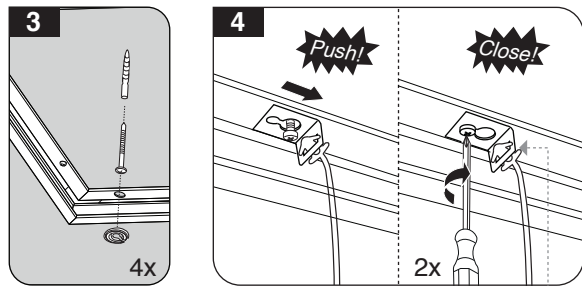

Instruction for installation and utilization of **LEDILUX** light panel for surface mount (60x60)

Suspension clamps position