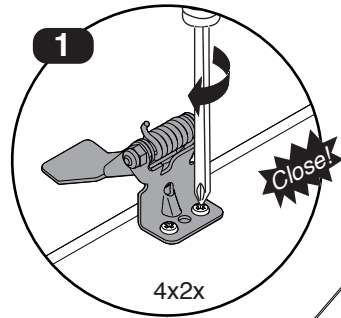

Instruction for installation and utilization of **LEDILUX** light panel for recessed (30x120)

Cat. No.	L cm
M527R+GDMRC24-Bracket	50
M527R+GDMRC25-Bracket	100

Cat. No.	L cm
M527R+GDMRC21-Bracket+GDMRC24-Bracket	50
M527R+GDMRC21-Bracket+GDMRC25-Bracket	100

⚠ Installation accessories are used for integrated ceiling

⚠ In case of any need for safety pendant kit, it should be provided by the customer separately.

⚠ Safety pendant kit