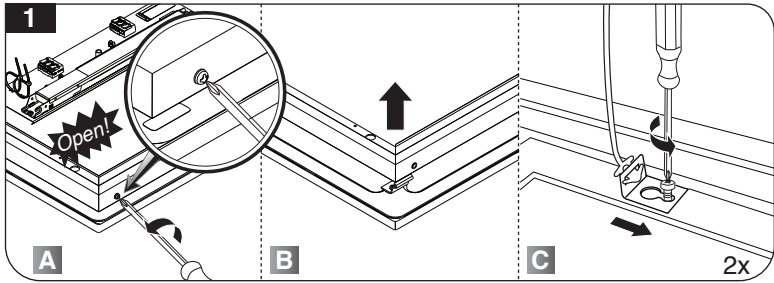

Instruction for installation and utilization of **LEDILUX** light panel for surface mount (60x60)

Suspension clamps position