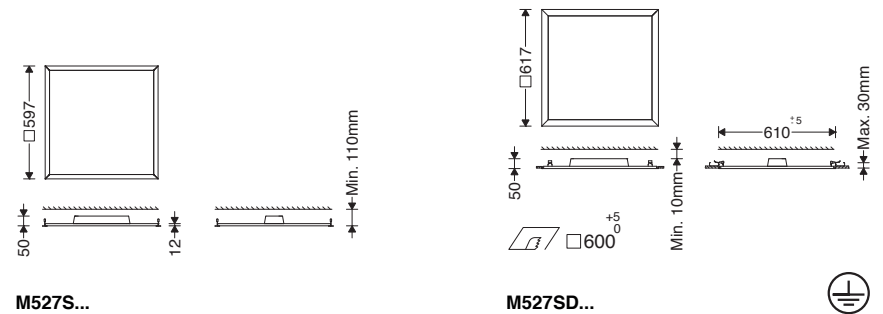

According to asymmetric Light distribution of **Low UGR** series, the appropriate installing direction should be considered.

M527S...

M527SD...

- 1- For proper utilization of this product and safety, it is mandatory to closely comply with the directions and notes in this instruction and guide.
- 2- Earth connection as provided is mandatory.
- 3- Do not stare at LED light source.