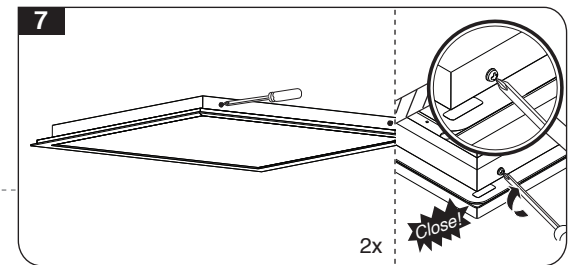

Instruction for installation and utilization of **LEDILUX** light panel for surface mount (60x60)

Suspension clamps position