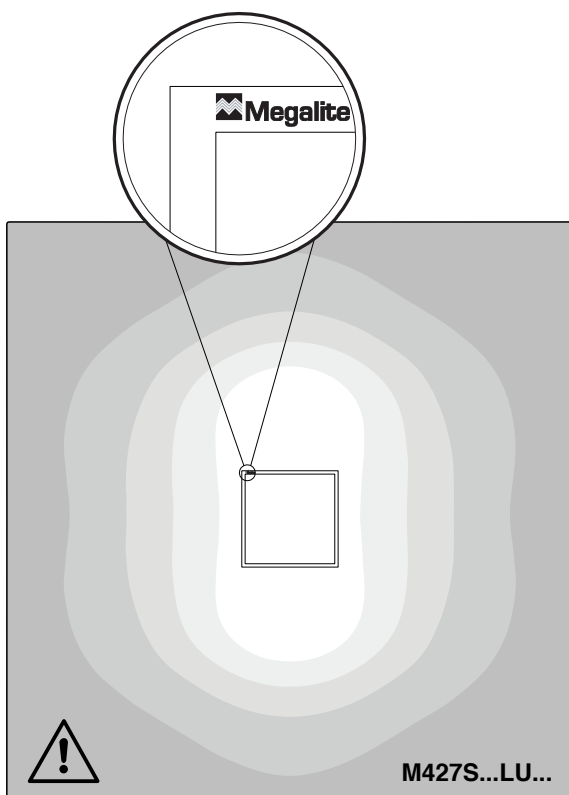

According to asymmetric Light distribution of **Low UGR** series, the appropriate installing direction should be considered.

M527S...

M527SD...

- 1- For proper utilization of this product and safety, it is mandatory to closely comply with the directions and notes in this instruction and guide.
- 2- Earth connection as provided is mandatory.
- 3- Do not stare at LED light source.

Cat. No.	L cm
M527S+GDMRC22-Bracket	50
M527S+GDMRC23-Bracket	100

⚠ Installation accessories are used for integrated ceiling in models M527SD.

⚠ In case of any need for safety pendant kit, it should be provided by the customer separately.

⚠ Safety pendant kit

4

Electrical connections

M427S...LU...

According to asymmetric Light distribution of **Low UGR** series, the appropriate installing direction should be considered.

EN Instruction for installation and utilization of **LEDILUX** light panel for surface mount (60x60)