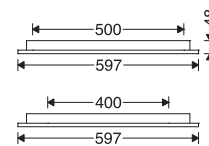

M427S...

Use the provided stencil tool within the carton to make holes (*) on ceilings.
NOTE: The holes on the stencil tool and the terminals on the luminaire must be in the same direction. (Figure 3)

- 1- For proper utilization of this product and safety, it is mandatory to closely comply with the directions and notes in this instruction and guide.
- 2- Earth connection as provided is mandatory.
- 3- Do not stare at LED light source.