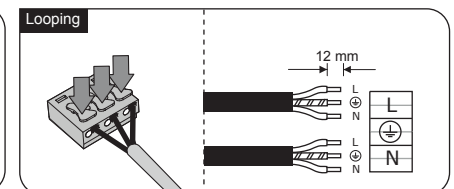

Cat. No.	L cm
M527R+GDMRC21-Bracket+GDMRC24-Bracket	50
M527R+GDMRC21-Bracket+GDMRC25-Bracket	100

⚠ Installation accessories are used for integrated ceiling

⚠ In case of any need for safety pendant kit, it should be provided by the customer separately.

⚠ Safety pendant kit

Electrical connections

Mounting the LED panel in gypsum false ceiling

Mounting the panel in exposed T-grid false ceiling

EN Instruction for installation and utilization of **LEDILUX** light panel for recessed (60x60)

According to asymmetric Light distribution of **Low UGR** series, the appropriate installing direction should be considered.

M527S...

M527SD...

- 1- For proper utilization of this product and safety, it is mandatory to closely comply with the directions and notes in this instruction and guide.
- 2- Earth connection as provided is mandatory.
- 3- Do not stare at LED light source.