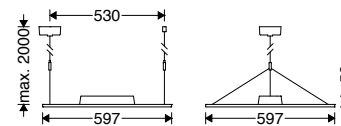

M527S... + G427SKSU2-W

- 1- For proper utilization of this product and safety, it is mandatory to closely comply with the directions and notes in this instruction and guide.
- 2- Earth connection as provided is mandatory.
- 3- Do not stare at LED light source.