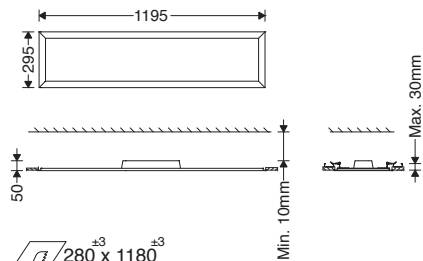

Mounting the LED panel in gypsum false ceiling

Mounting the panel in exposed T-grid false ceiling

EN Instruction for installation and utilization of **LEDILUX** light panel for recessed (30x120)

M527R...