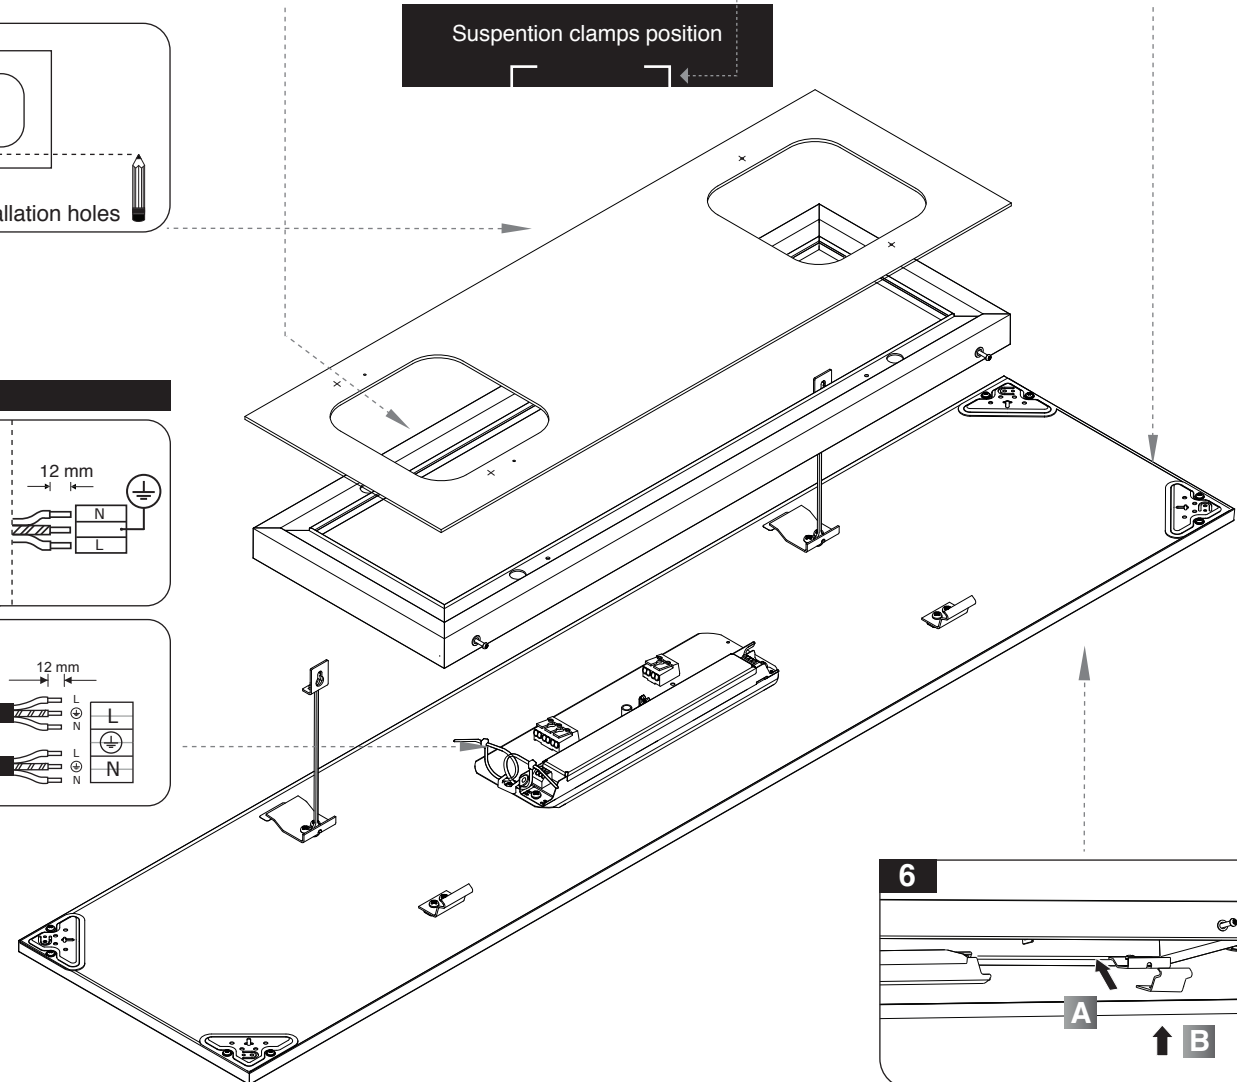

Instruction for installation and utilization of **LEDILUX** light panel for surface mount (60x60)

Suspension clamps position

EN Instruction for installation and utilization of **LEDILUX** light panel for surface mount (30x120)

7002022102

www.megalite.com info@megalite.com

M427R...

Use the provided stencil tool within the carton to make holes (*) on ceilings.
NOTE: The holes on the stencil tool and the terminals on the luminaire must be in the same direction. (Figure 3)

Instruction for installation and utilization of **LEDILUX** light panel for surface mount (30x120)

Electrical connections

According to asymmetric Light distribution of **Low UGR** series, the appropriate installing direction should be considered.