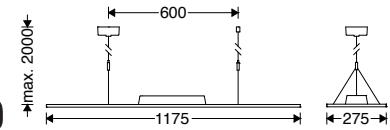

Electrical connections

EN Instruction for installation and utilization of **LEDILUX** light panel for suspension (30x120)

7002022202

www.megalite.com info@megalite.com

 **Megalite**

M327R...

- 1- For proper utilization of this product and safety, it is mandatory to closely comply with the directions and notes in this instruction and guide.
- 2- Earth connection as provided is mandatory.
- 3- Do not stare at LED light source.