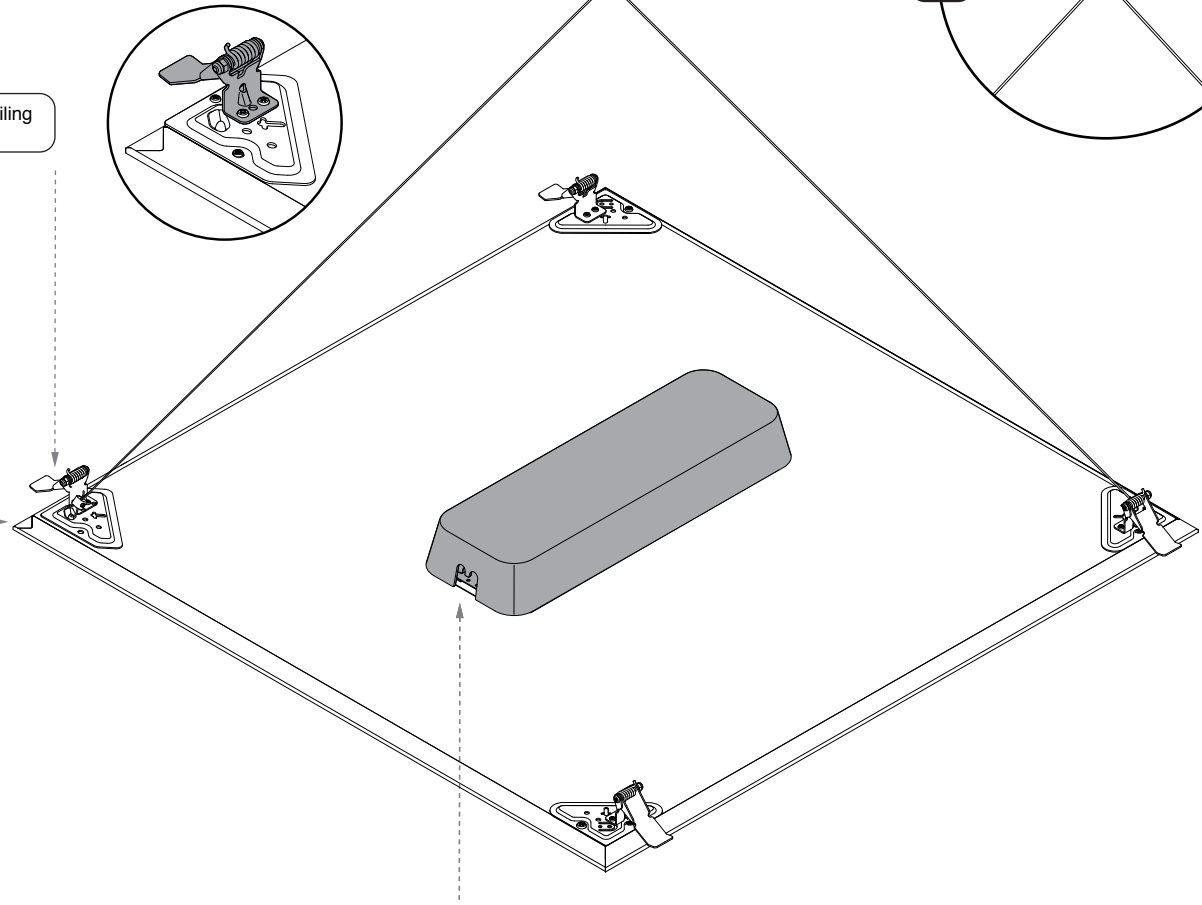

According to asymmetric Light distribution of **Low UGR** series, the appropriate installing direction should be considered.

M527S...

M527SD...

- 1- For proper utilization of this product and safety, it is mandatory to closely comply with the directions and notes in this instruction and guide.
- 2- Earth connection as provided is mandatory.
- 3- Do not stare at LED light source.

7002019104

www.megalite.com info@megalite.com

Instruction for installation and utilization of **LEDILUX** light panel for recessed (60x60)

Cat. No.	L cm
M527SD+GDMRC22-Bracket	50
M527SD+GDMRC23-Bracket	100

Cat. No.	L cm
M527S+GDMRC22-Bracket	50
M527S+GDMRC23-Bracket	100

⚠ Installation accessories are used for integrated ceiling in models M527SD.

⚠ In case of any need for safety pendant kit, it should be provided by the customer separately.

⚠ Safety pendant kit

4

Electrical connections

M427S...LU...

According to asymmetric Light distribution of **Low UGR** series, the appropriate installing direction should be considered.

EN Instruction for installation and utilization of **LEDILUX** light panel for surface mount (60x60)