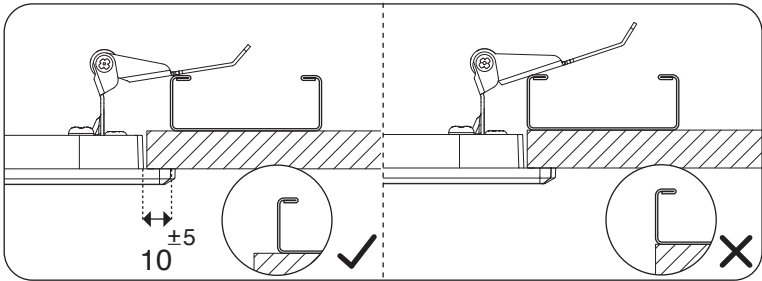

Mounting the LED panel in gypsum false ceiling