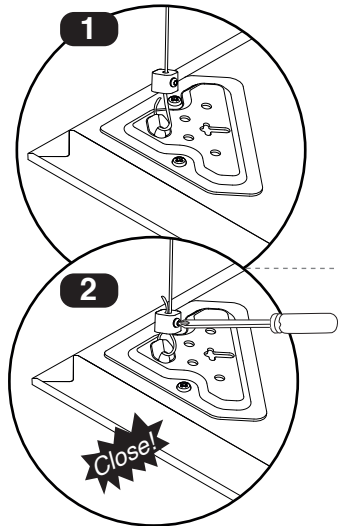

Instruction for installation and utilization of **LEDILUX** light panel for recessed (60x60)

Cat. No.	L cm
M527SD+GDMRC22-Bracket	50
M527SD+GDMRC23-Bracket	100

Cat. No.	L cm
M527S+GDMRC22-Bracket	50
M527S+GDMRC23-Bracket	100

⚠ Installation accessories are used for integrated ceiling in models M527SD.

⚠ In case of any need for safety pendant kit, it should be provided by the customer separately.

⚠ Safety pendant kit

4