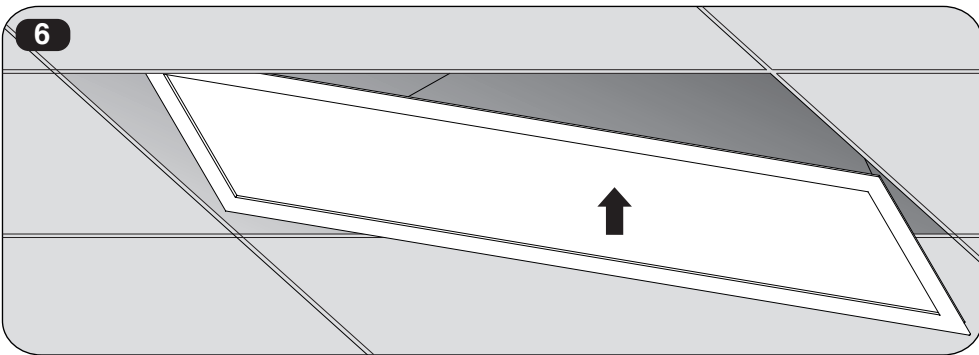

Mounting the LED panel in gypsum false ceiling

Mounting the panel in exposed T-grid false ceiling

EN Instruction for installation and utilization of **LEDILUX** light panel for recessed (30x120)

M527R...

M527R...

- ⚠
- 1- For proper utilization of this product and safety, it is mandatory to closely comply with the directions and notes in this instruction and guide.
 - 2- Earth connection as provided is mandatory.
 - 3- Do not stare at LED light source.