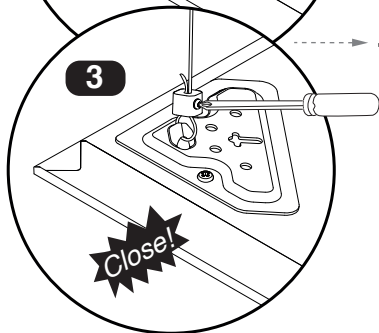

Instruction for installation and utilization of **LEDILUX** light panel for recessed (30x120)

Cat. No.	L cm
M527R+GDMRC24-Bracket	50
M527R+GDMRC25-Bracket	100

Cat. No.	L cm
M527R+GDMRC21-Bracket+GDMRC24-Bracket	50
M527R+GDMRC21-Bracket+GDMRC25-Bracket	100

⚠ Installation accessories are used for integrated ceiling

⚠ In case of any need for safety pendant kit, it should be provided by the customer separately.

⚠ Safety pendant kit

Electrical connections