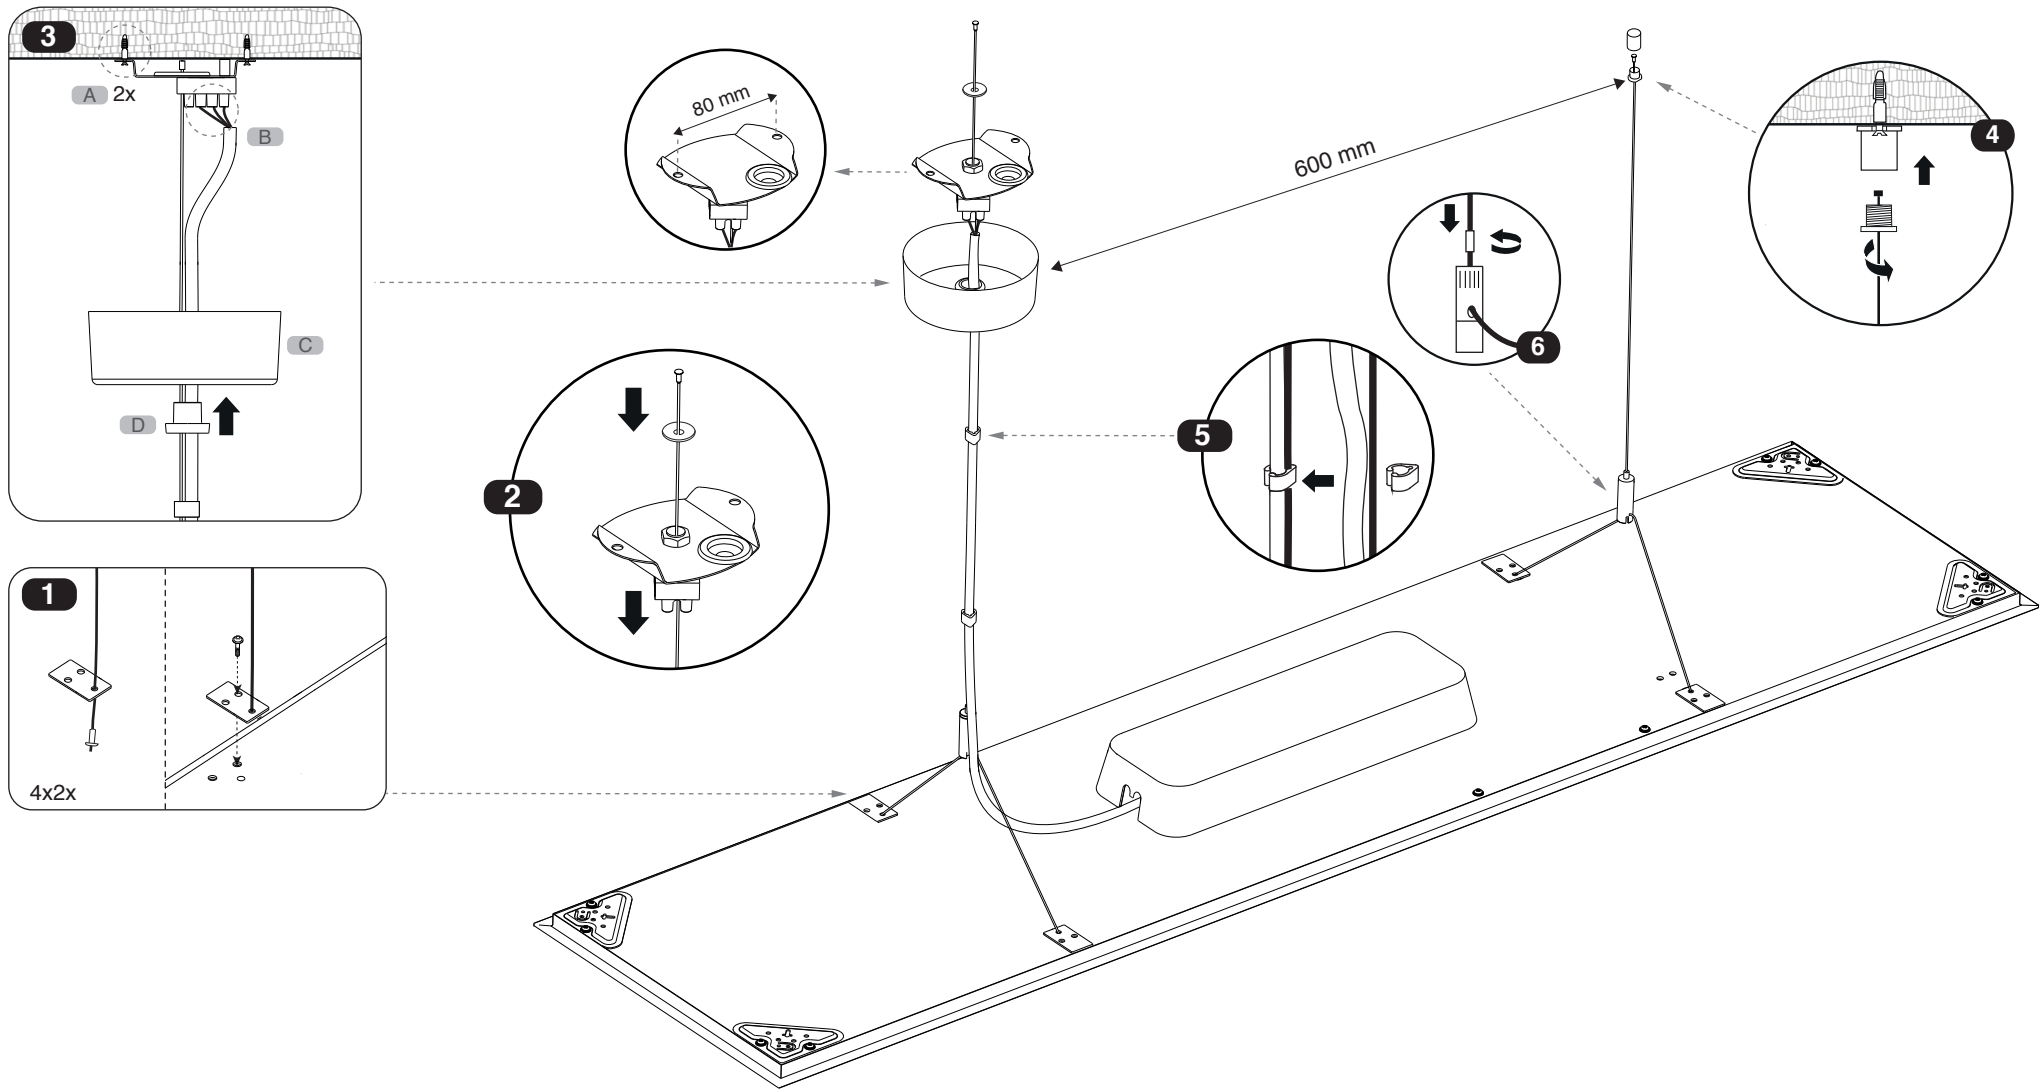

Instruction for installation and utilization of **LEDILUX** light panel for surface mount (30x120)

Electrical connections

According to asymmetric Light distribution of **Low UGR** series, the appropriate installing direction should be considered.

Electrical connections

EN Instruction for installation and utilization of **LEDILUX** light panel for suspension (30x120)

7002022202

www.megalite.com info@megalite.com

 **Megalite**

M327R...

- 1- For proper utilization of this product and safety, it is mandatory to closely comply with the directions and notes in this instruction and guide.
- 2- Earth connection as provided is mandatory.
- 3- Do not stare at LED light source.

Electrical connections