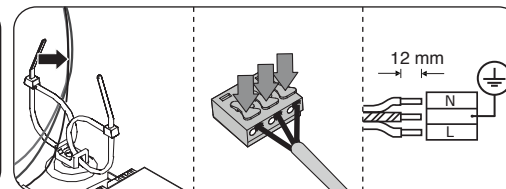

Electrical connections