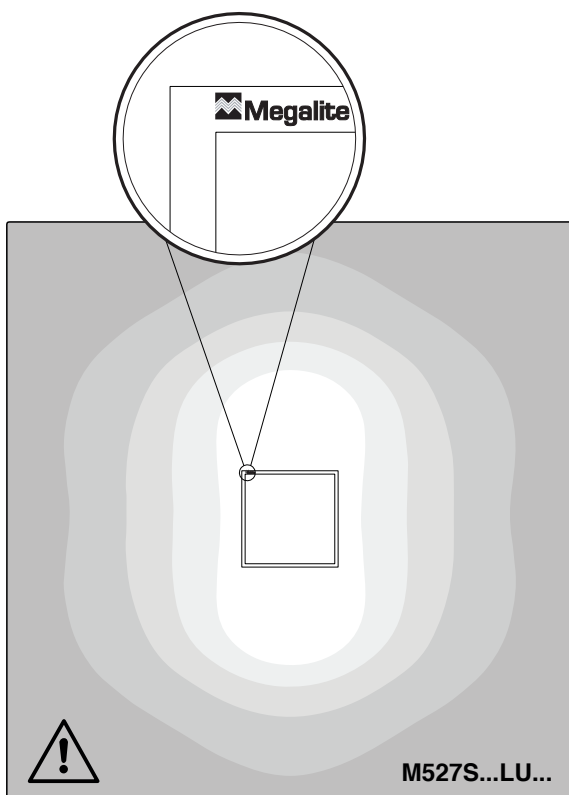

7002022102

www.megalite.com info@megalite.com

M427R...

Use the provided stencil tool within the carton to make holes (*) on ceilings.
NOTE: The holes on the stencil tool and the terminals on the luminaire must be in the same direction. (Figure 3)

- 1- For proper utilization of this product and safety, it is mandatory to closely comply with the directions and notes in this instruction and guide.
- 2- Earth connection as provided is mandatory.
- 3- Do not stare at LED light source.

Instruction for installation and utilization of **LEDILUX** light panel for surface mount (30x120)

Electrical connections

According to asymmetric Light distribution of **Low UGR** series, the appropriate installing direction should be considered.