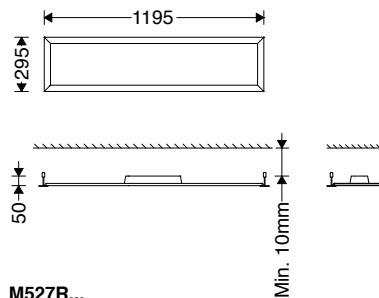

Mounting the LED panel in gypsum false ceiling

Mounting the panel in exposed T-grid false ceiling

EN Instruction for installation and utilization of **LEDILUX** light panel for recessed (30x120)

M527R...

Megalite

7002019003

info@megalite.com

www.megalite.com

Instruction for installation and utilization of **LEDILUX** light panel for recessed (30x120)

Cat. No.	L cm
M527R+GDMRC24-Bracket	50
M527R+GDMRC25-Bracket	100