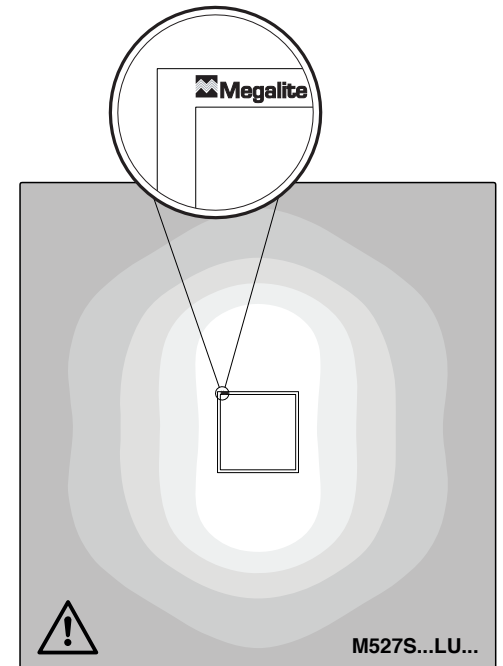

Mounting the LED panel in gypsum false ceiling

Mounting the panel in exposed T-grid false ceiling

EN Instruction for installation and utilization of **LEDILUX** light panel for recessed (30x120)

M527R...

Cat. No.	L cm
M527R+GDMRC21-Bracket+GDMRC24-Bracket	50
M527R+GDMRC21-Bracket+GDMRC25-Bracket	100

⚠ Installation accessories are used for integrated ceiling

⚠ In case of any need for safety pendant kit, it should be provided by the customer separately.

⚠ Safety pendant kit

Electrical connections

Mounting the LED panel in gypsum false ceiling

Mounting the panel in exposed T-grid false ceiling

EN Instruction for installation and utilization of **LEDILUX** light panel for recessed (60x60)

According to asymmetric Light distribution of **Low UGR** series, the appropriate installing direction should be considered.

M527S...

M527SD...

- 1- For proper utilization of this product and safety, it is mandatory to closely comply with the directions and notes in this instruction and guide.
- 2- Earth connection as provided is mandatory.
- 3- Do not stare at LED light source.