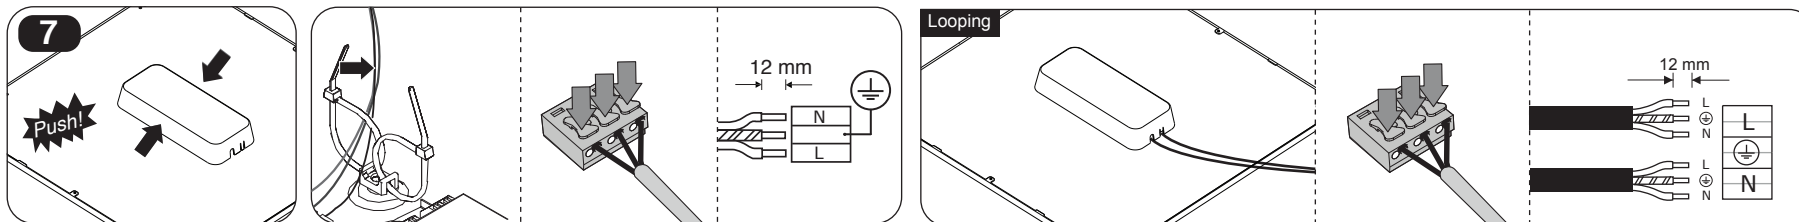

Electrical connections