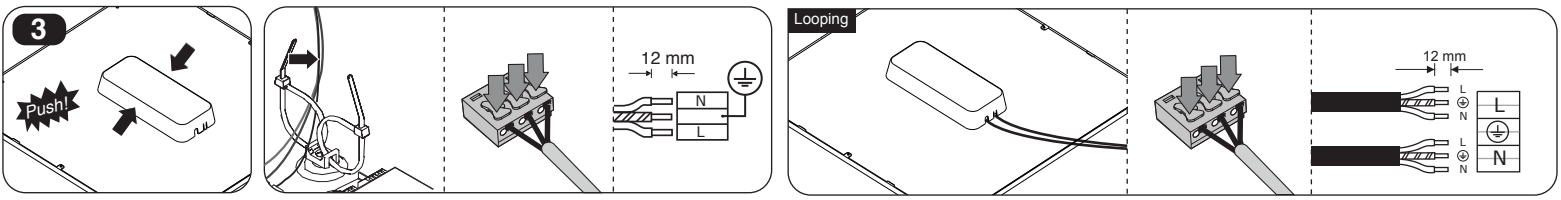

According to asymmetric Light distribution of **Low UGR** series, the appropriate installing direction should be considered.

M527S...

M527SD...

- 1- For proper utilization of this product and safety, it is mandatory to closely comply with the directions and notes in this instruction and guide.
- 2- Earth connection as provided is mandatory.
- 3- Do not stare at LED light source.

Cat. No.	L cm
M527S+GDMRC22-Bracket	50
M527S+GDMRC23-Bracket	100

⚠ Installation accessories are used for integrated ceiling in models M527SD.

⚠ In case of any need for safety pendant kit, it should be provided by the customer separately.

⚠ Safety pendant kit

4

Electrical connections

M427S...LU...

According to asymmetric Light distribution of **Low UGR** series, the appropriate installing direction should be considered.

EN Instruction for installation and utilization of **LEDILUX** light panel for surface mount (60x60)