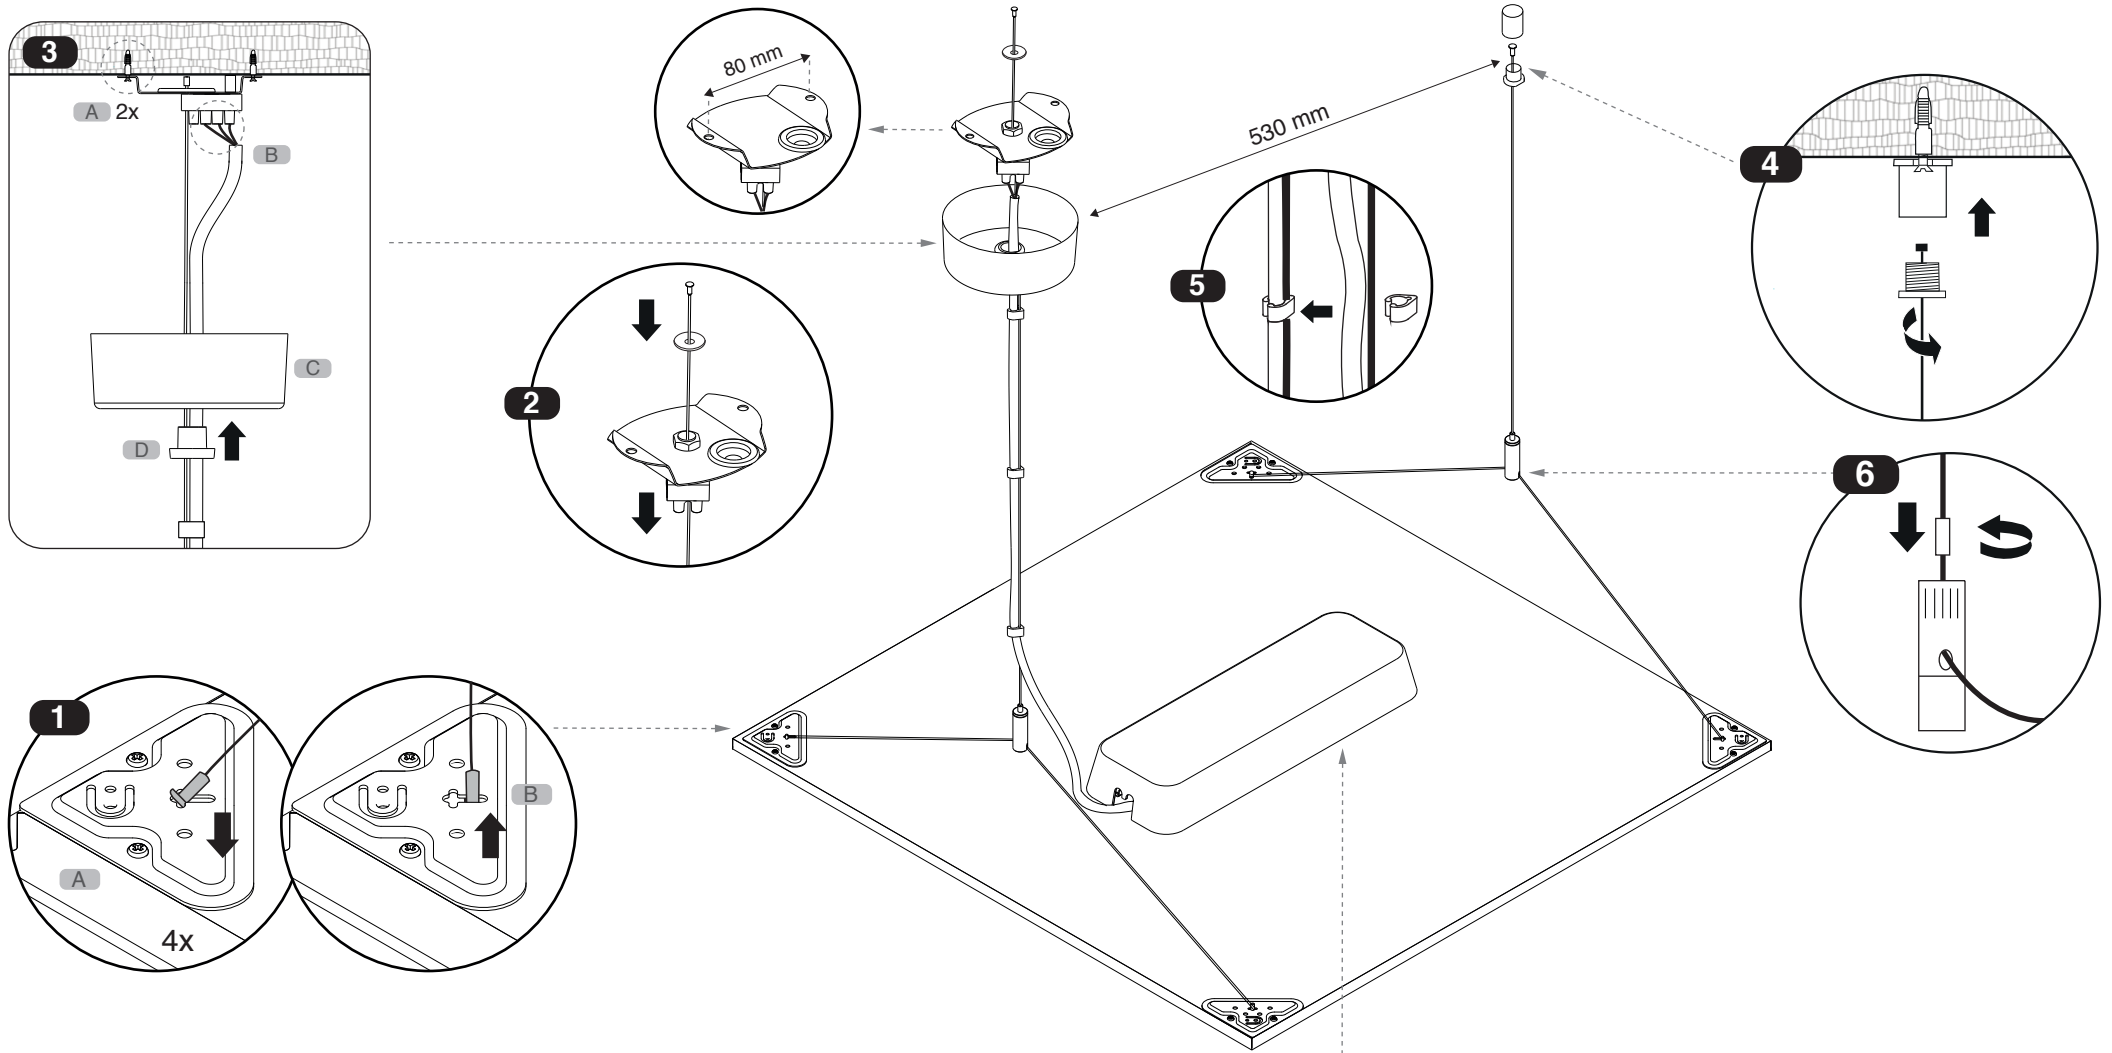

Instruction for installation and utilization of **LEDILUX** light panel for surface mount (30x120)

Electrical connections

According to asymmetric Light distribution of **Low UGR** series, the appropriate installing direction should be considered.

EN Instruction for installation and utilization of **LEDILUX** light panel for suspension (60x60)

7002022003

www.megalite.com info@megalite.com

Megalite

M527S... + G427SKSU2-W

- 1- For proper utilization of this product and safety, it is mandatory to closely comply with the directions and notes in this instruction and guide.
- 2- Earth connection as provided is mandatory.
- 3- Do not stare at LED light source.