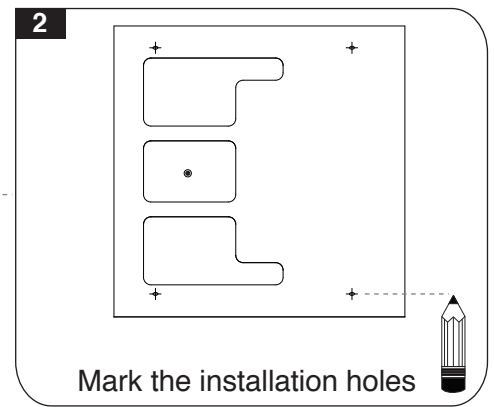

Instruction for installation and utilization of **LEDILUX** light panel for surface mount (60x60)

Suspension clamps position