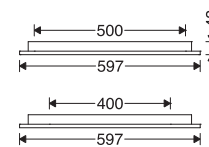

EN Instruction for installation and utilization of **LEDILUX** light panel for surface mount (60x60)

7002021905

www.megalite.com info@megalite.com

M427S...

Use the provided stencil tool within the carton to make holes (⊗) on ceilings.  
**NOTE:** The holes on the stencil tool and the terminals on the luminaire must be in the same direction. (Figure 3)