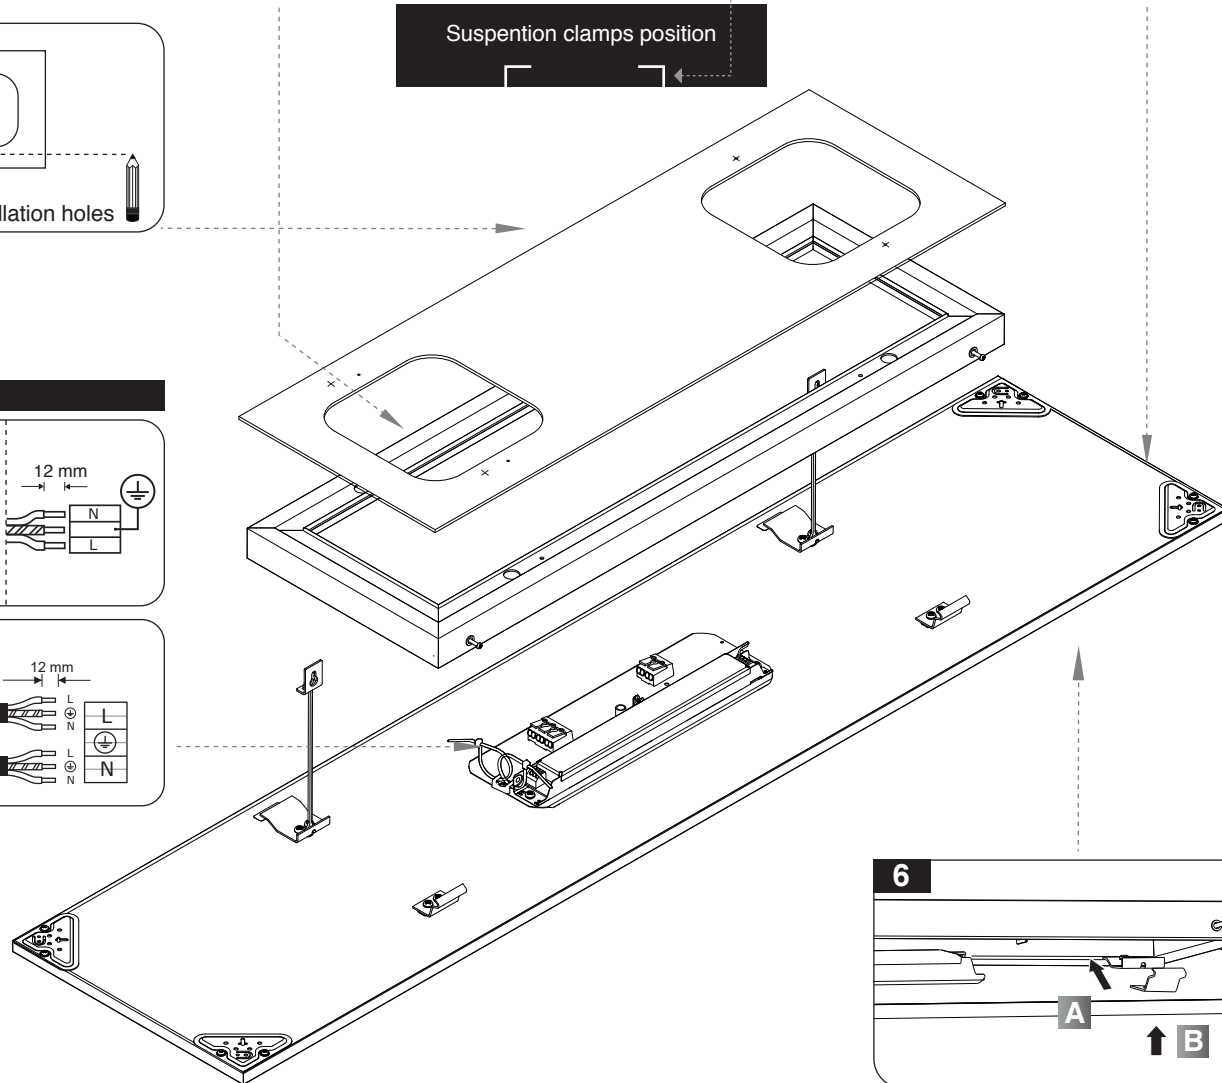

Instruction for installation and utilization of **LEDILUX** light panel for surface mount (60x60)

Suspension clamps position

EN Instruction for installation and utilization of **LEDILUX** light panel for surface mount (30x120)

7002022103

www.megalite.com info@megalite.com

M427R...

Use the provided stencil tool within the carton to make holes (\*) on ceilings.  
**NOTE:** The holes on the stencil tool and the terminals on the luminaire must be in the same direction. (Figure 3)

- 1- For proper utilization of this product and safety, it is mandatory to closely comply with the directions and notes in this instruction and guide.
- 2- Earth connection as provided is mandatory.
- 3- Do not stare at LED light source.

Instruction for installation and utilization of **LEDILUX** light panel for surface mount (30x120)

**Electrical connections**

According to asymmetric Light distribution of **Low UGR** series, the appropriate installing direction should be considered.