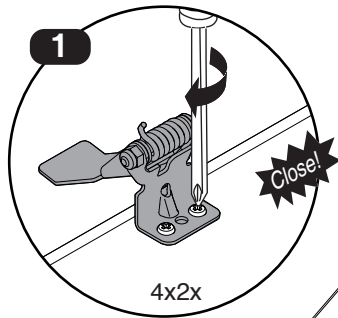

Instruction for installation and utilization of **LEDILUX** light panel for recessed (30x120)

Cat. No.	L cm
M527R+GDMRC24-Bracket	50
M527R+GDMRC25-Bracket	100

Cat. No.	L cm
M527R+GDMRC21-Bracket+GDMRC24-Bracket	50
M527R+GDMRC21-Bracket+GDMRC25-Bracket	100

⚠ Installation accessories are used for integrated ceiling

⚠ In case of any need for safety pendant kit, it should be provided by the customer separately.

⚠ Safety pendant kit