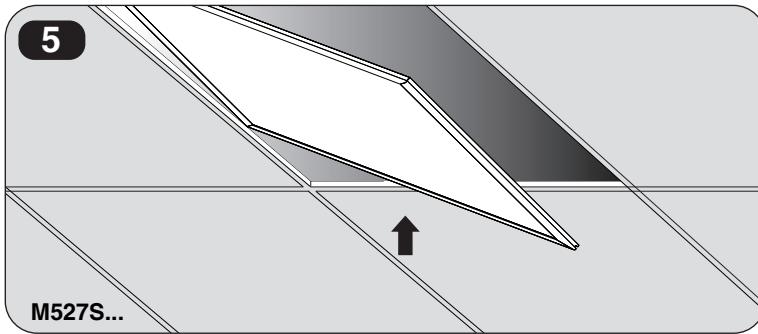

Mounting the LED panel in gypsum false ceiling

M527S...

Mounting the panel in exposed T-grid false ceiling

EN Instruction for installation and utilization of **LEDILUX** light panel for recessed (60x60)

According to asymmetric Light distribution of **Low UGR** series, the appropriate installing direction should be considered.