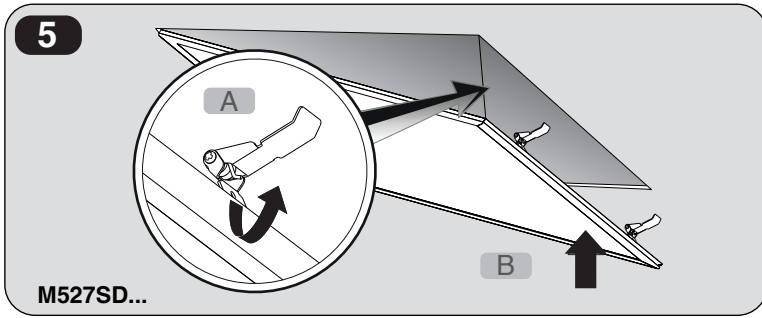

⚠ Installation accessories are used for integrated ceiling

⚠ In case of any need for safety pendant kit, it should be provided by the customer separately.

⚠ Safety pendant kit

**Electrical connections**

M527SD...

Mounting the LED panel in gypsum false ceiling

M527S...

Mounting the panel in exposed T-grid false ceiling

EN Instruction for installation and utilization of **LEDILUX** light panel for recessed (60x60)

According to asymmetric Light distribution of **Low UGR** series, the appropriate installing direction should be considered.