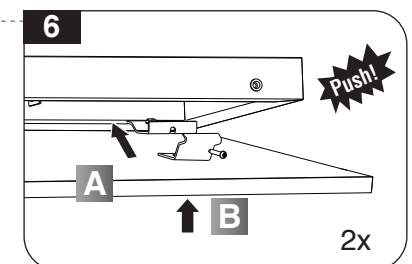

Instruction for installation and utilization of **LEDILUX** light panel for surface mount (60x60)

Suspension clamps position