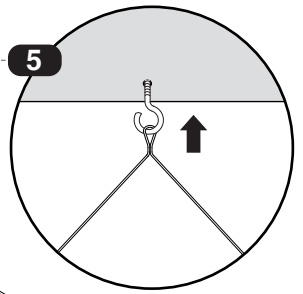

Instruction for installation and utilization of **LEDILUX** light panel for recessed (30x120)

Cat. No.	L cm
M527R+GDMRC24-Bracket	50
M527R+GDMRC25-Bracket	100

Cat. No.	L cm
M527R+GDMRC21-Bracket+GDMRC24-Bracket	50
M527R+GDMRC21-Bracket+GDMRC25-Bracket	100

⚠ Installation accessories are used for integrated ceiling

⚠ In case of any need for safety pendant kit, it should be provided by the customer separately.

⚠ Safety pendant kit