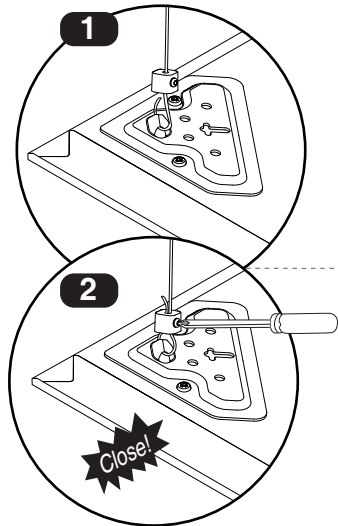

Mounting the LED panel in gypsum false ceiling

M527S...

Mounting the panel in exposed T-grid false ceiling

EN Instruction for installation and utilization of **LEDILUX** light panel for recessed (60x60)

According to asymmetric Light distribution of **Low UGR** series, the appropriate installing direction should be considered.

M527S...

M527SD...

- 1- For proper utilization of this product and safety, it is mandatory to closely comply with the directions and notes in this instruction and guide.
- 2- Earth connection as provided is mandatory.
- 3- Do not stare at LED light source.

7002019106

www.megalite.com info@megalite.com

Cat. No.	L cm
M527SD+GDMRC22-Bracket	50
M527SD+GDMRC23-Bracket	100

Cat. No.	L cm
M527S+GDMRC22-Bracket	50
M527S+GDMRC23-Bracket	100

 In case of any need for safety pendant kit, it should be provided by the customer separately.

 Safety pendant kit

 Installation accessories are used for integrated ceiling in models M527SD.

**4**

**Electrical connections**

According to asymmetric Light distribution of **Low UGR** series, the appropriate installing direction should be considered.