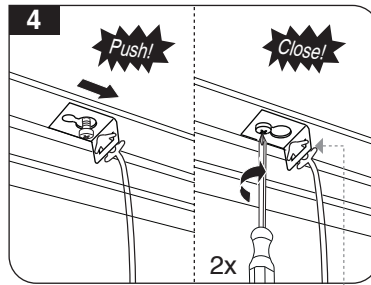

Instruction for installation and utilization of **LEDILUX** light panel for surface mount (30x120)