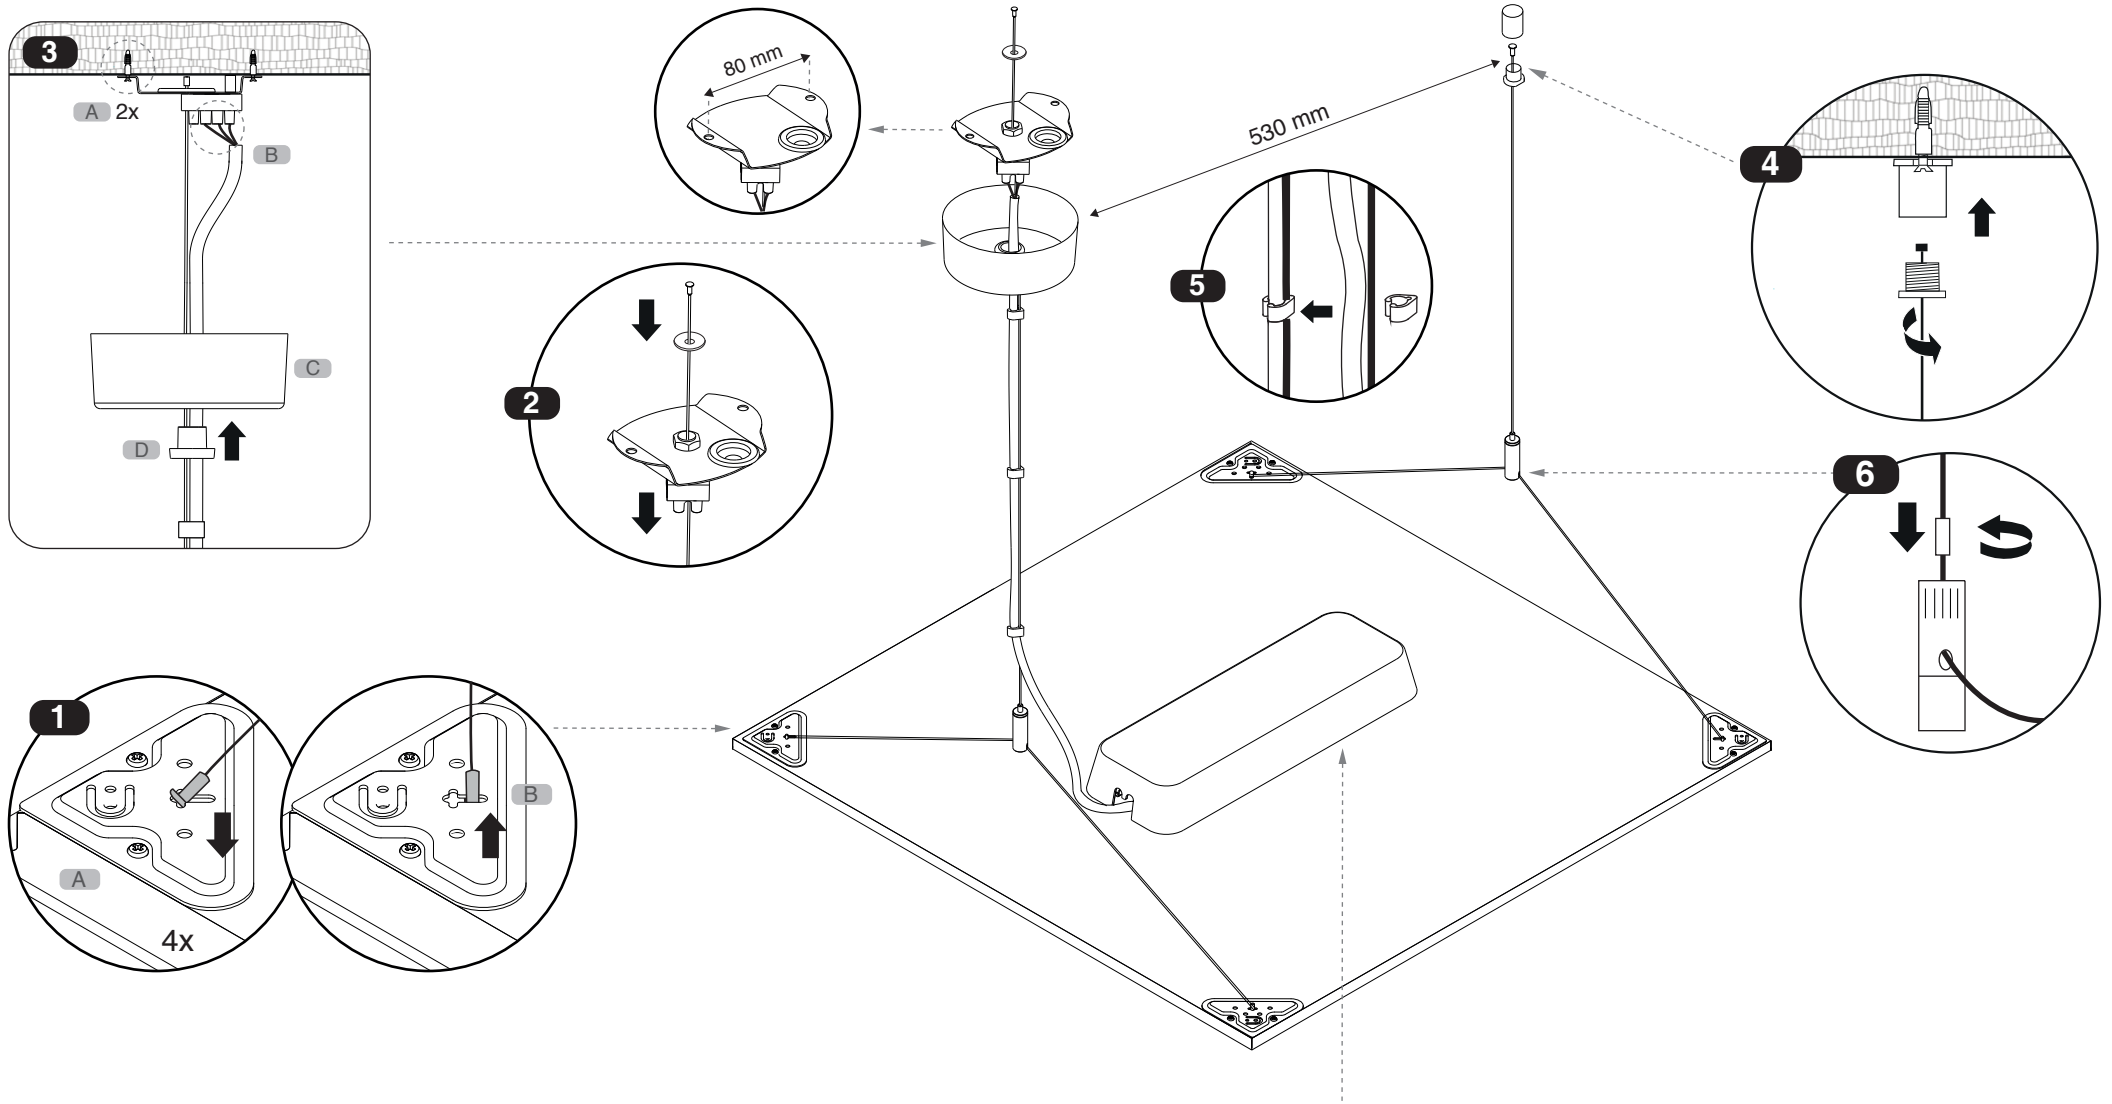

Instruction for installation and utilization of **LEDILUX** light panel for surface mount (30x120)

**Electrical connections**

According to asymmetric Light distribution of **Low UGR** series, the appropriate installing direction should be considered.

EN Instruction for installation and utilization of **LEDILUX** light panel for suspension (60x60)

7002022005

www.megalite.com info@megalite.com

M527S... + G427SKSU2-W

- 1- For proper utilization of this product and safety, it is mandatory to closely comply with the directions and notes in this instruction and guide.
- 2- Earth connection as provided is mandatory.
- 3- Do not stare at LED light source.

**Electrical connections**