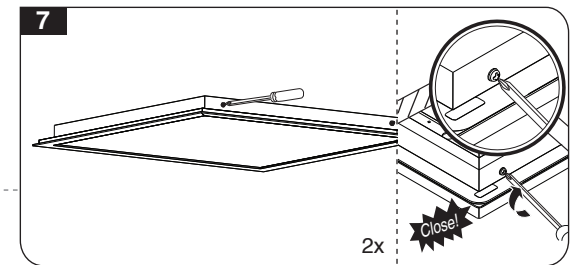

Instruction for installation and utilization of **LEDILUX** light panel for surface mount (60x60)

Suspension clamps position