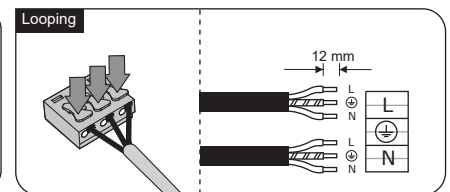

Electrical connections