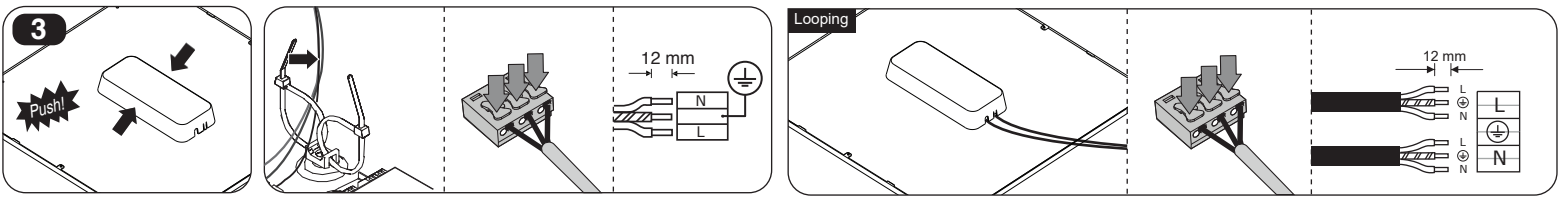

Mounting the LED panel in gypsum false ceiling

M527S...

Mounting the panel in exposed T-grid false ceiling

EN Instruction for installation and utilization of **LEDILUX** light panel for recessed (60x60)

According to asymmetric Light distribution of **Low UGR** series, the appropriate installing direction should be considered.

M527S...

M527SD...

- 1- For proper utilization of this product and safety, it is mandatory to closely comply with the directions and notes in this instruction and guide.
- 2- Earth connection as provided is mandatory.
- 3- Do not stare at LED light source.

7002019106

www.megalite.com info@megalite.com

Cat. No.	L cm
M527SD+GDMRC22-Bracket	50
M527SD+GDMRC23-Bracket	100

Cat. No.	L cm
M527S+GDMRC22-Bracket	50
M527S+GDMRC23-Bracket	100

 In case of any need for safety pendant kit, it should be provided by the customer separately.

 Safety pendant kit

 Installation accessories are used for integrated ceiling in models M527SD.

**4**

**Electrical connections**

According to asymmetric Light distribution of **Low UGR** series, the appropriate installing direction should be considered.