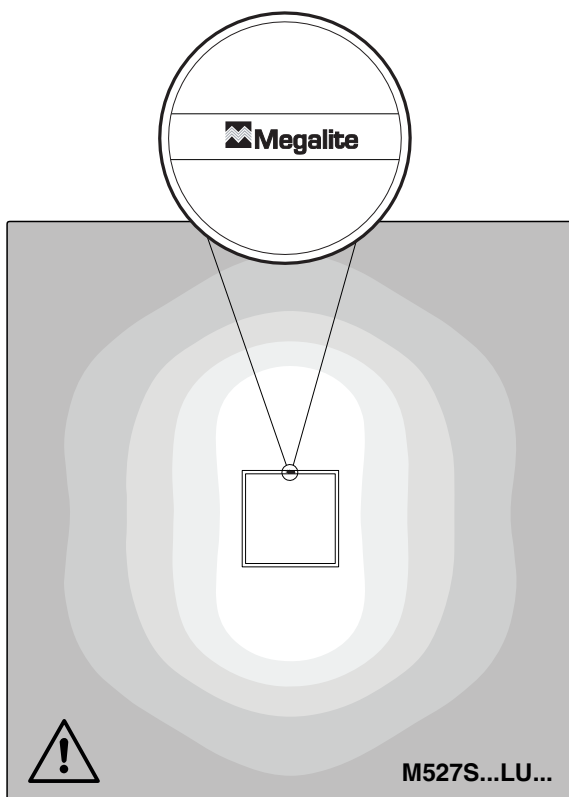

Mounting the LED panel in gypsum false ceiling

M527S...

Mounting the panel in exposed T-grid false ceiling

EN Instruction for installation and utilization of **LEDILUX** light panel for recessed (60x60)

According to asymmetric Light distribution of **Low UGR** series, the appropriate installing direction should be considered.

7002022103

www.megalite.com info@megalite.com

M427R...

Use the provided stencil tool within the carton to make holes (\*) on ceilings.  
**NOTE:** The holes on the stencil tool and the terminals on the luminaire must be in the same direction. (Figure 3)

- 1- For proper utilization of this product and safety, it is mandatory to closely comply with the directions and notes in this instruction and guide.
- 2- Earth connection as provided is mandatory.
- 3- Do not stare at LED light source.

Instruction for installation and utilization of **LEDILUX** light panel for surface mount (30x120)

**Electrical connections**

According to asymmetric Light distribution of **Low UGR** series, the appropriate installing direction should be considered.