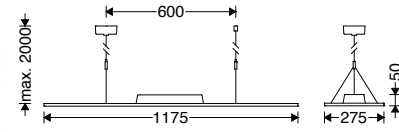

EN Instruction for installation and utilization of **LEDILUX** light panel for suspension (30x120)

7002022203

www.megalite.com info@megalite.com

M327R...

- 1- For proper utilization of this product and safety, it is mandatory to closely comply with the directions and notes in this instruction and guide.
- 2- Earth connection as provided is mandatory.
- 3- Do not stare at LED light source.