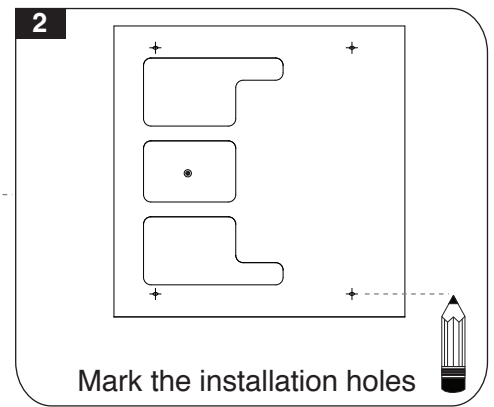

Instruction for installation and utilization of **LEDILUX** light panel for surface mount (60x60)

Suspension clamps position