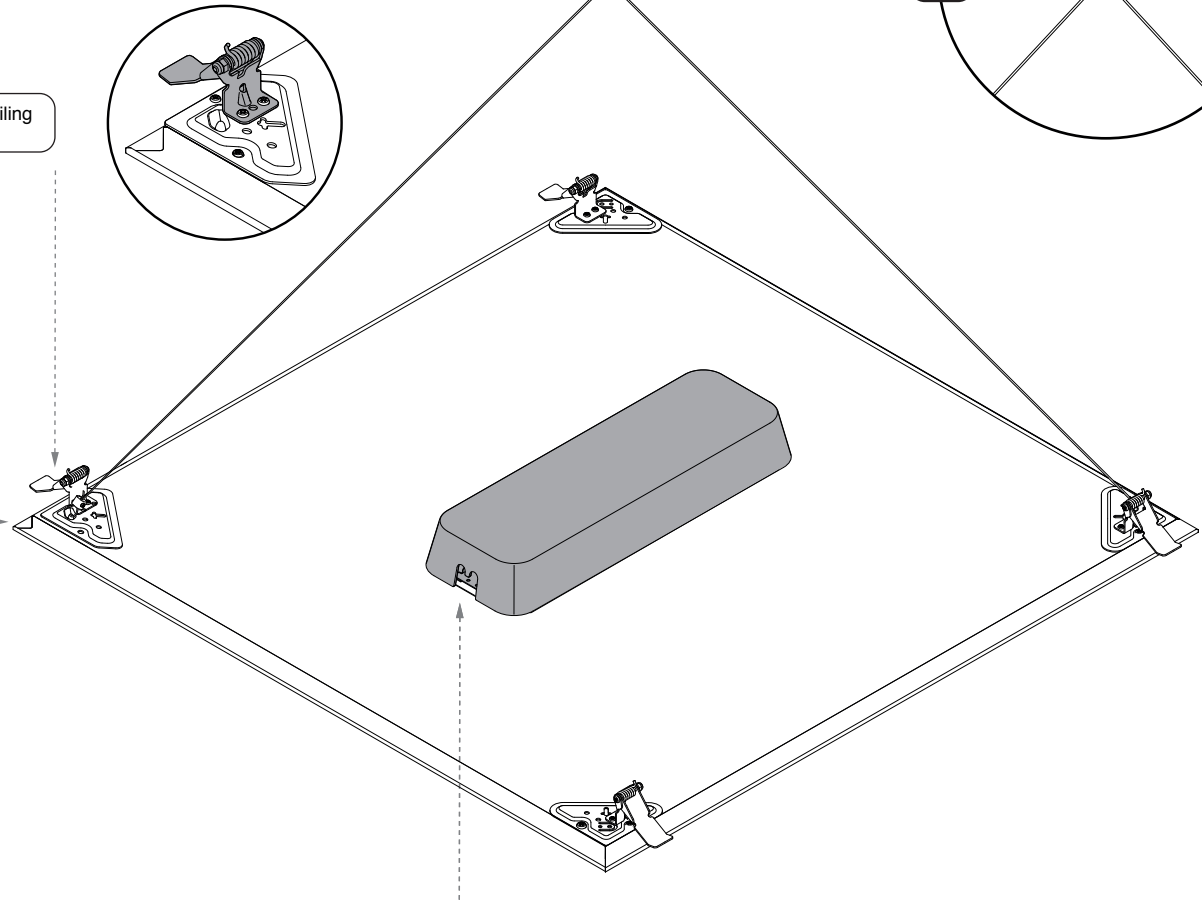

Mounting the LED panel in gypsum false ceiling

M527S...

Mounting the panel in exposed T-grid false ceiling

EN Instruction for installation and utilization of **LEDILUX** light panel for recessed (60x60)

According to asymmetric Light distribution of **Low UGR** series, the appropriate installing direction should be considered.

M527S...

M527SD...

- 1- For proper utilization of this product and safety, it is mandatory to closely comply with the directions and notes in this instruction and guide.
- 2- Earth connection as provided is mandatory.
- 3- Do not stare at LED light source.

7002019106

www.megalite.com info@megalite.com

Cat. No.	L cm
M527SD+GDMRC22-Bracket	50
M527SD+GDMRC23-Bracket	100

Cat. No.	L cm
M527S+GDMRC22-Bracket	50
M527S+GDMRC23-Bracket	100

 In case of any need for safety pendant kit, it should be provided by the customer separately.

 Safety pendant kit

 Installation accessories are used for integrated ceiling in models M527SD.

**4**

**Electrical connections**

According to asymmetric Light distribution of **Low UGR** series, the appropriate installing direction should be considered.