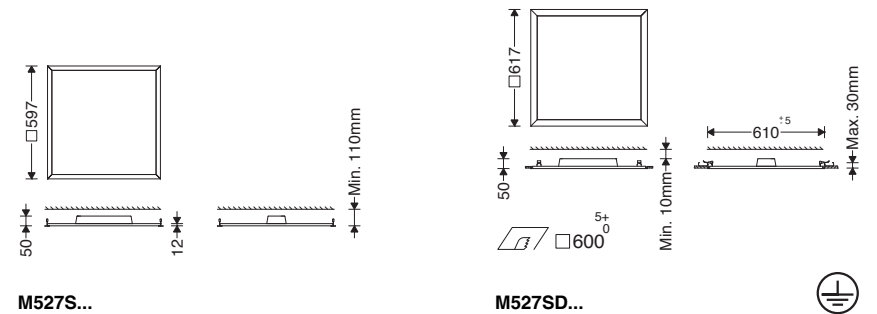

Mounting the LED panel in gypsum false ceiling

M527S...

Mounting the panel in exposed T-grid false ceiling

EN Instruction for installation and utilization of **LEDILUX** light panel for recessed (60x60)

According to asymmetric Light distribution of **Low UGR** series, the appropriate installing direction should be considered.

M527S...

M527SD...

- 1- For proper utilization of this product and safety, it is mandatory to closely comply with the directions and notes in this instruction and guide.
- 2- Earth connection as provided is mandatory.
- 3- Do not stare at LED light source.