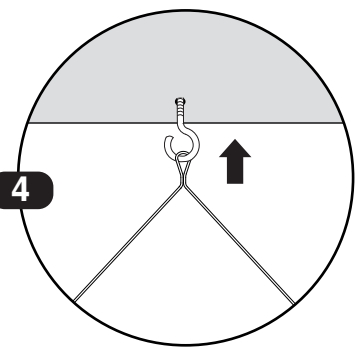

Mounting the LED panel in gypsum false ceiling

M527S...

Mounting the panel in exposed T-grid false ceiling

EN Instruction for installation and utilization of **LEDILUX** light panel for recessed (60x60)

According to asymmetric Light distribution of **Low UGR** series, the appropriate installing direction should be considered.

7002019106

www.megalite.com info@megalite.com

Cat. No.	L cm
M527SD+GDMRC22-Bracket	50
M527SD+GDMRC23-Bracket	100

Cat. No.	L cm
M527S+GDMRC22-Bracket	50
M527S+GDMRC23-Bracket	100

 In case of any need for safety pendant kit, it should be provided by the customer separately.

 Safety pendant kit

 Installation accessories are used for integrated ceiling in models M527SD.

**4**

**Electrical connections**

According to asymmetric Light distribution of **Low UGR** series, the appropriate installing direction should be considered.