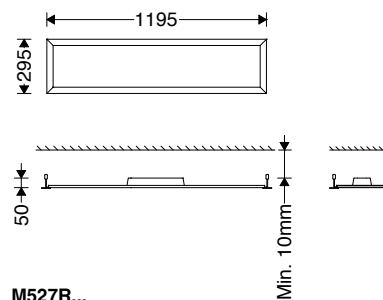

**EN** Instruction for installation and utilization of **LEDILUX** light panel for recessed (30x120)

7002019004

www.megalite.com info@megalite.com

**M527R...**

**M527R...**

- 1- For proper utilization of this product and safety, it is mandatory to closely comply with the directions and notes in this instruction and guide.
- 2- Earth connection as provided is mandatory.
- 3- Do not stare at LED light source.

Instruction for installation and utilization of **LEDILUX** light panel for recessed (30x120)

Cat. No.	L cm
M527R+GDMRC24-Bracket	50
M527R+GDMRC25-Bracket	100

Cat. No.	L cm
M527R+GDMRC21-Bracket+GDMRC24-Bracket	50
M527R+GDMRC21-Bracket+GDMRC25-Bracket	100

Mounting the LED panel in gypsum false ceiling

M527S...

Mounting the panel in exposed T-grid false ceiling

EN Instruction for installation and utilization of **LEDILUX** light panel for recessed (60x60)

According to asymmetric Light distribution of **Low UGR** series, the appropriate installing direction should be considered.

Instruction for installation and utilization of **LEDILUX** light panel for surface mount (30x120)

**Electrical connections**

According to asymmetric Light distribution of **Low UGR** series, the appropriate installing direction should be considered.