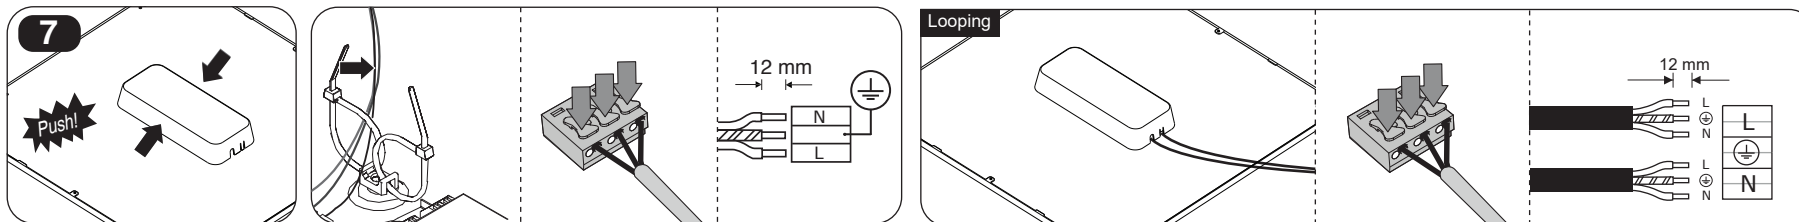

Electrical connections