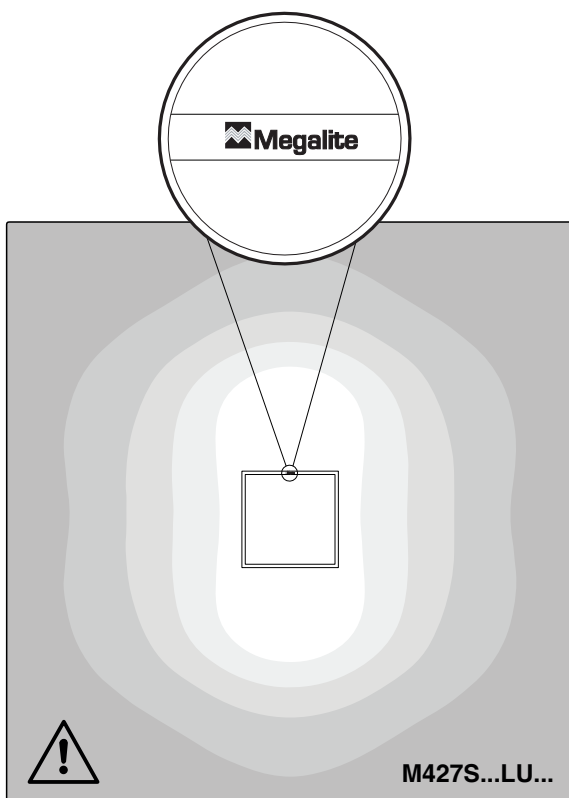

Mounting the LED panel in gypsum false ceiling

M527S...

Mounting the panel in exposed T-grid false ceiling

EN Instruction for installation and utilization of **LEDILUX** light panel for recessed (60x60)

According to asymmetric Light distribution of **Low UGR** series, the appropriate installing direction should be considered.

 Safety pendant kit

 Installation accessories are used for integrated ceiling in models M527SD.

**4**

**Electrical connections**

According to asymmetric Light distribution of **Low UGR** series, the appropriate installing direction should be considered.

EN Instruction for installation and utilization of **LEDILUX** light panel for surface mount (60x60)

7002021905

www.megalite.com info@megalite.com

M427S...

Use the provided stencil tool within the carton to make holes (⊗) on ceilings.  
**NOTE:** The holes on the stencil tool and the terminals on the luminaire must be in the same direction. (Figure 3)