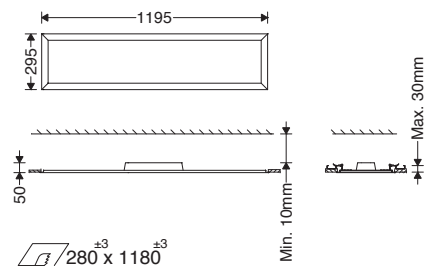

**EN** Instruction for installation and utilization of **LEDILUX** light panel for recessed (30x120)

7002019004

www.megalite.com info@megalite.com

**M527R...**

**M527R...**

- 1- For proper utilization of this product and safety, it is mandatory to closely comply with the directions and notes in this instruction and guide.
- 2- Earth connection as provided is mandatory.
- 3- Do not stare at LED light source.

Instruction for installation and utilization of **LEDILUX** light panel for recessed (30x120)

Cat. No.	L cm
M527R+GDMRC24-Bracket	50
M527R+GDMRC25-Bracket	100

Cat. No.	L cm
M527R+GDMRC21-Bracket+GDMRC24-Bracket	50
M527R+GDMRC21-Bracket+GDMRC25-Bracket	100