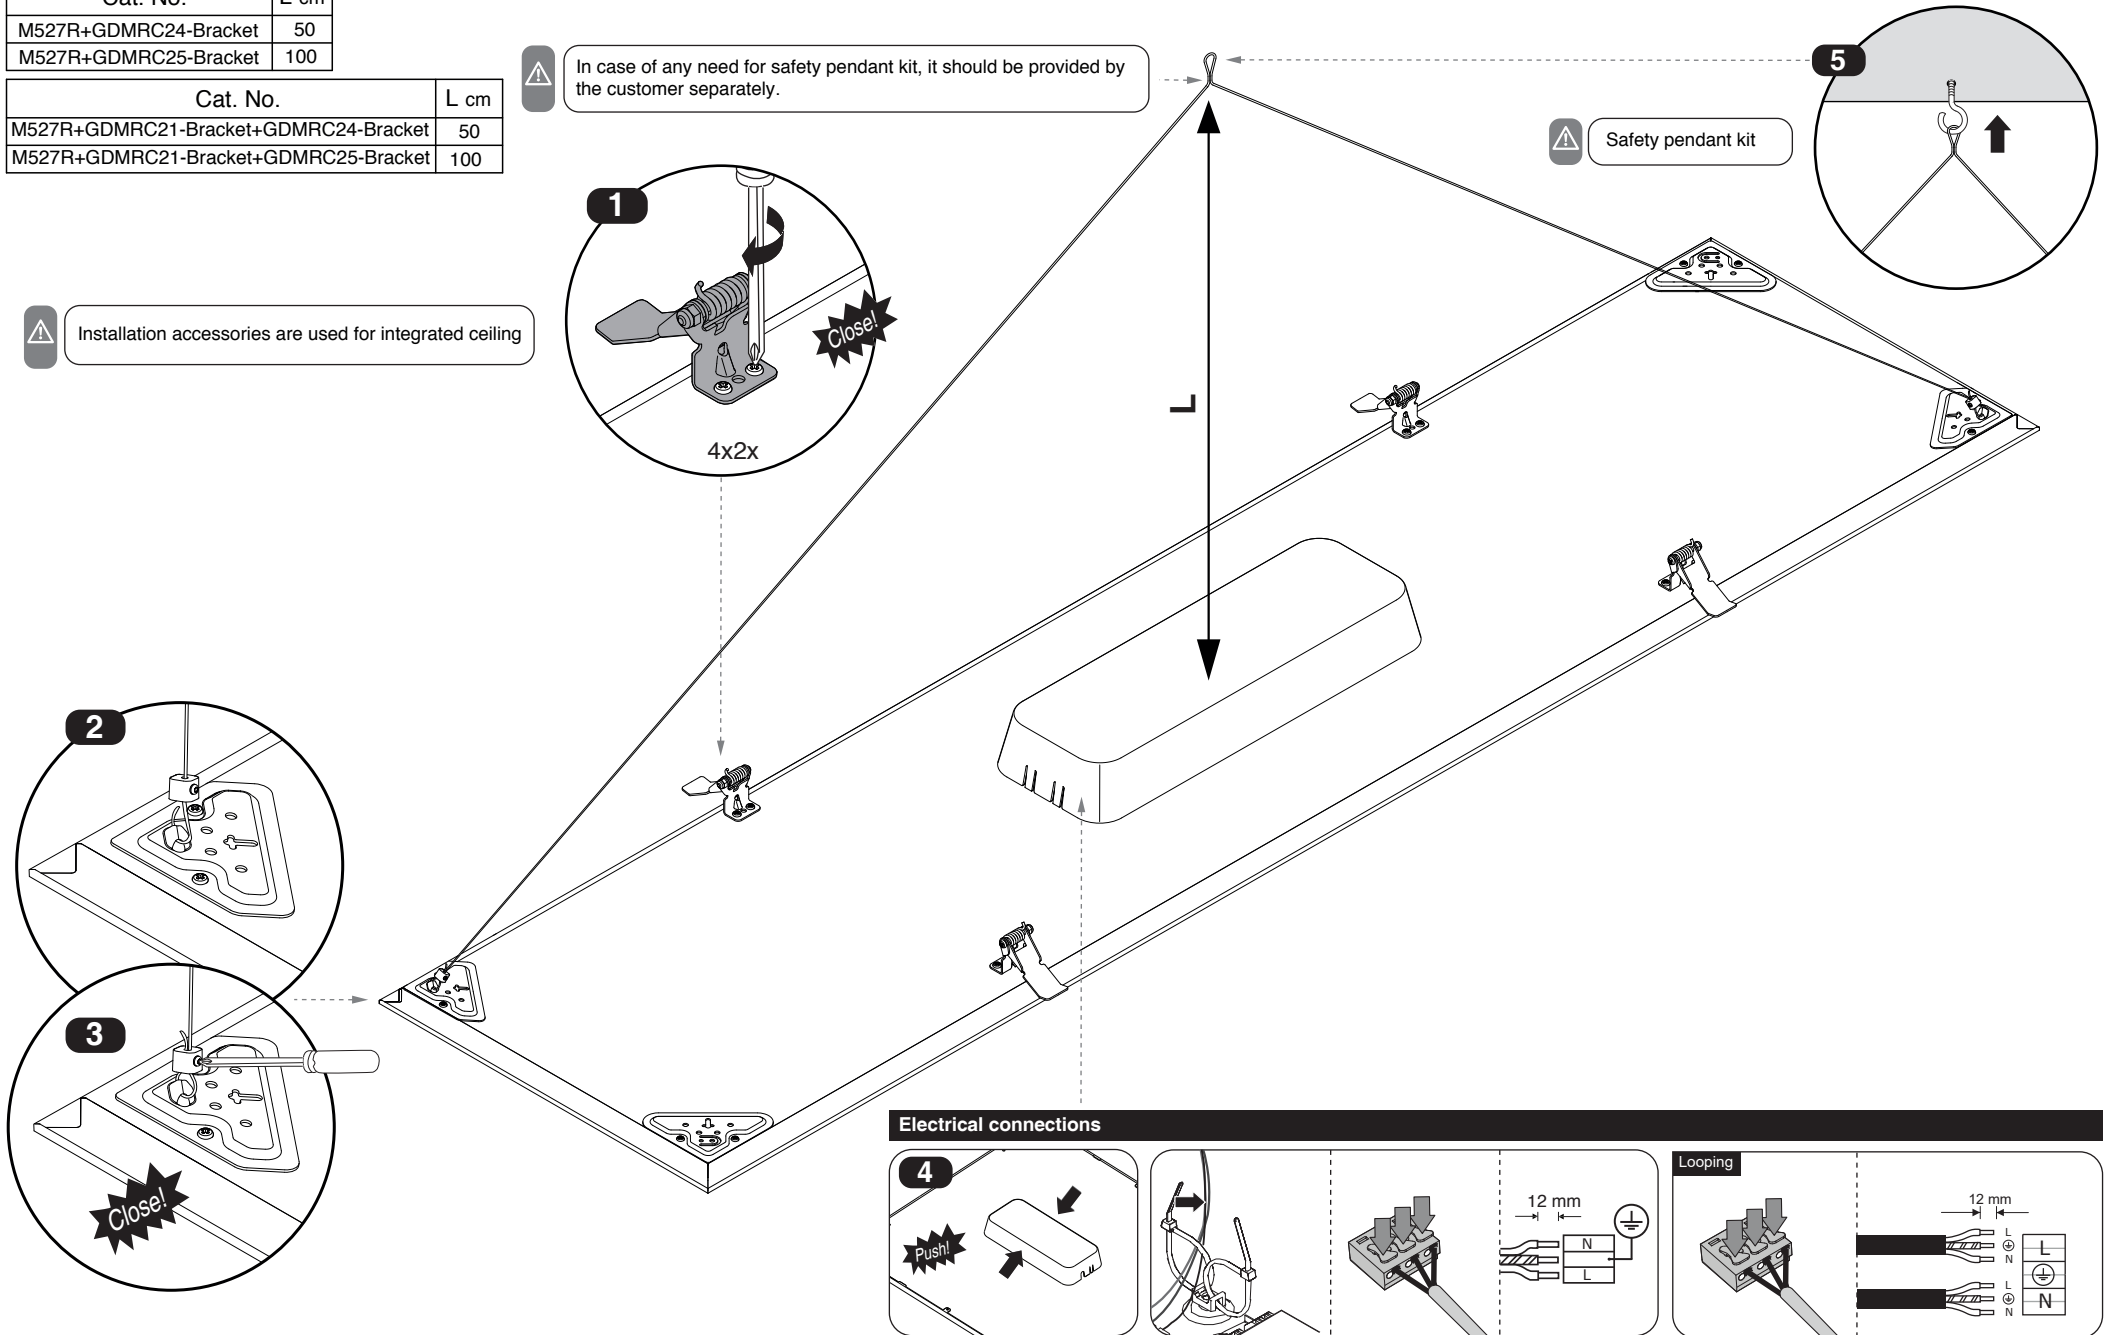

Instruction for installation and utilization of **LEDILUX** light panel for recessed (30x120)

Cat. No.	L cm
M527R+GDMRC24-Bracket	50
M527R+GDMRC25-Bracket	100

Cat. No.	L cm
M527R+GDMRC21-Bracket+GDMRC24-Bracket	50
M527R+GDMRC21-Bracket+GDMRC25-Bracket	100

⚠ Installation accessories are used for integrated ceiling

⚠ In case of any need for safety pendant kit, it should be provided by the customer separately.

⚠ Safety pendant kit