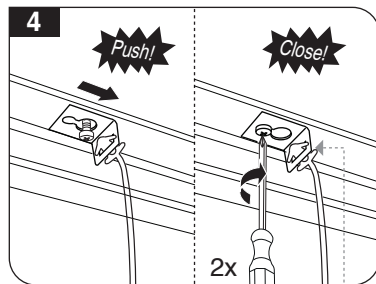

Instruction for installation and utilization of **LEDILUX** light panel for surface mount (60x60)

Suspension clamps position