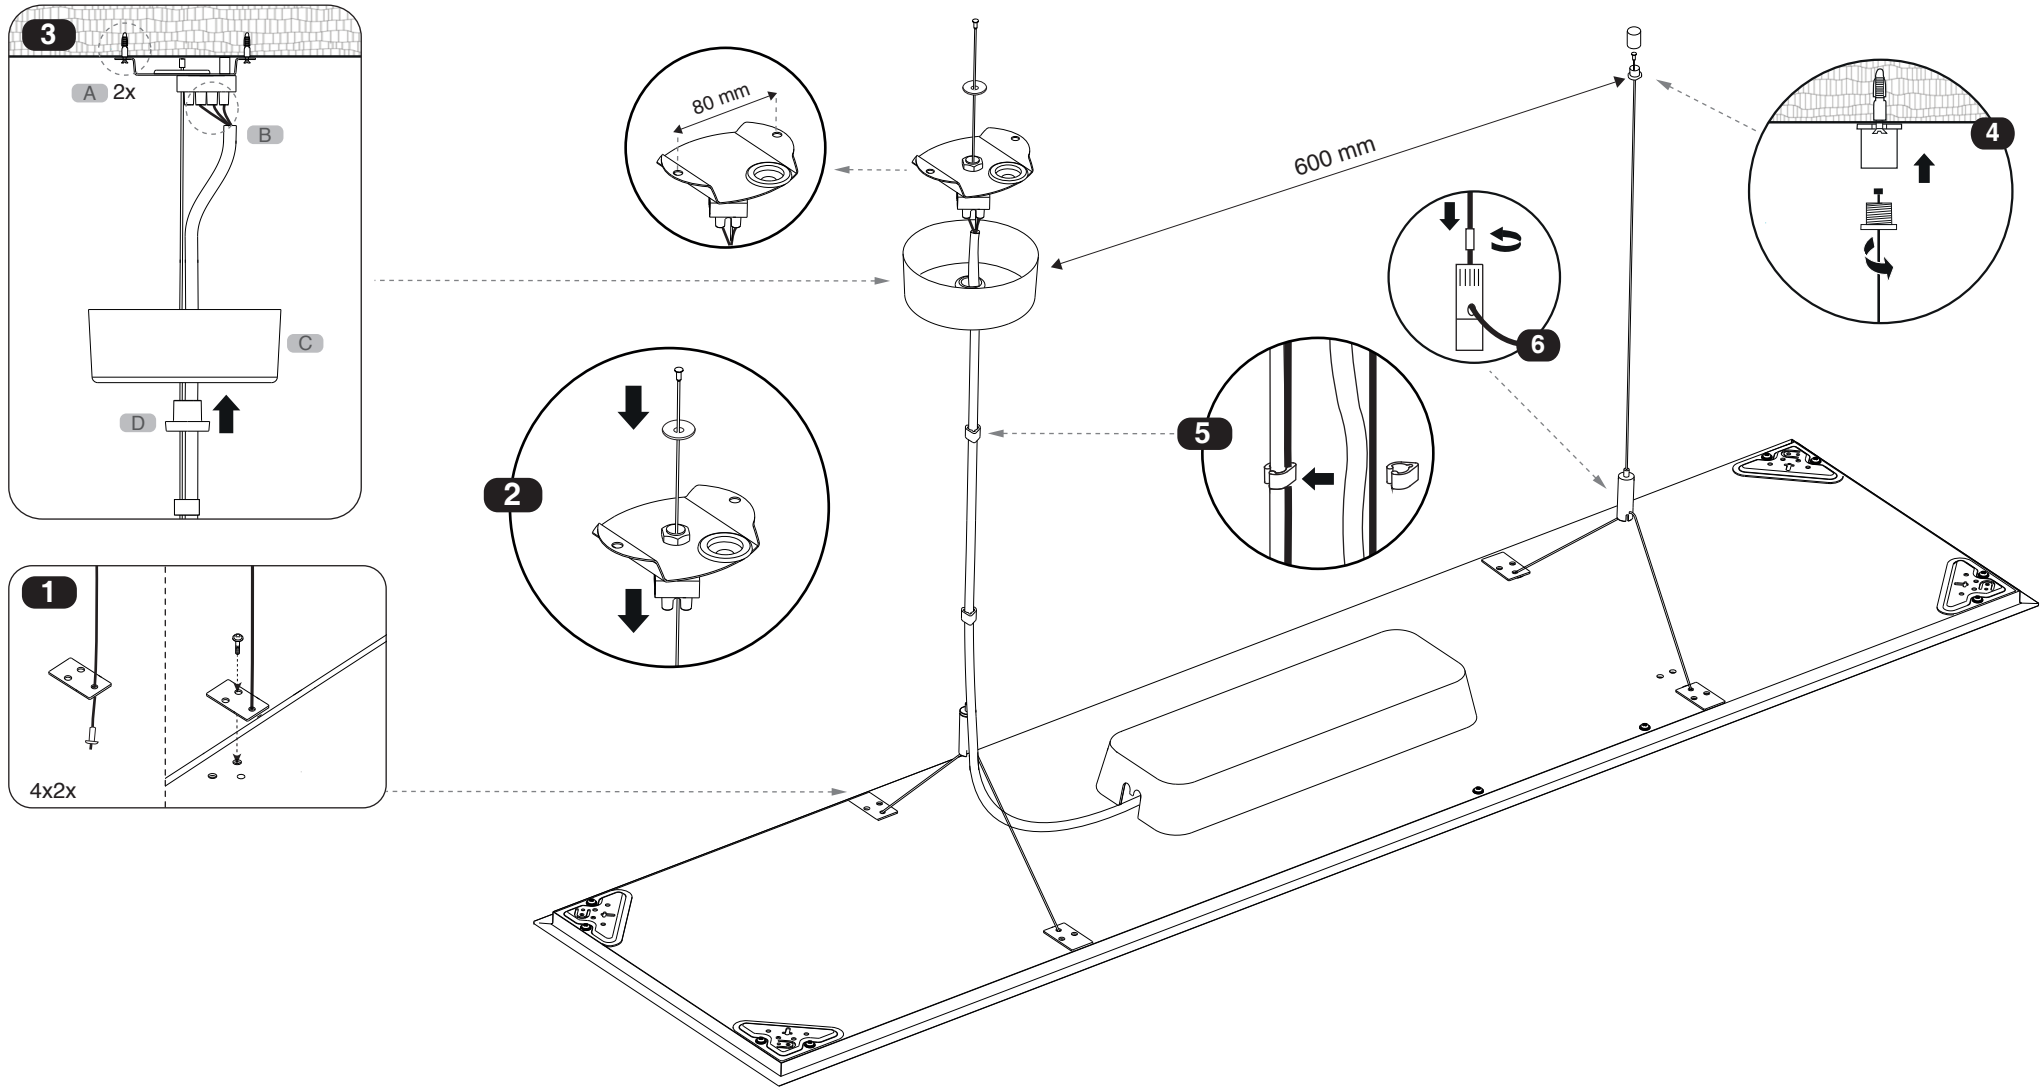

Instruction for installation and utilization of **LEDILUX** light panel for surface mount (30x120)

**Electrical connections**

According to asymmetric Light distribution of **Low UGR** series, the appropriate installing direction should be considered.

**Electrical connections**

EN Instruction for installation and utilization of **LEDILUX** light panel for suspension (30x120)

7002022203

www.megalite.com info@megalite.com

M327R...

- 1- For proper utilization of this product and safety, it is mandatory to closely comply with the directions and notes in this instruction and guide.
- 2- Earth connection as provided is mandatory.
- 3- Do not stare at LED light source.

**Electrical connections**