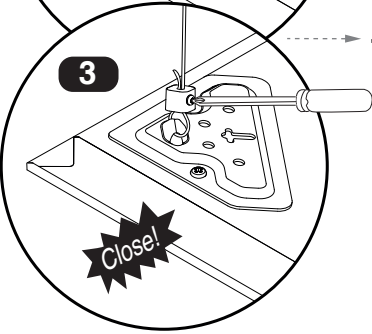

Instruction for installation and utilization of **LEDILUX** light panel for recessed (30x120)

Cat. No.	L cm
M527R+GDMRC24-Bracket	50
M527R+GDMRC25-Bracket	100

Cat. No.	L cm
M527R+GDMRC21-Bracket+GDMRC24-Bracket	50
M527R+GDMRC21-Bracket+GDMRC25-Bracket	100

⚠ Installation accessories are used for integrated ceiling

⚠ In case of any need for safety pendant kit, it should be provided by the customer separately.

⚠ Safety pendant kit