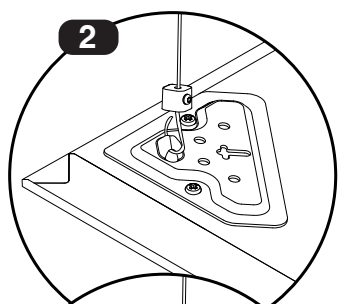

Instruction for installation and utilization of **LEDILUX** light panel for recessed (30x120)

Cat. No.	L cm
M527R+GDMRC24-Bracket	50
M527R+GDMRC25-Bracket	100

Cat. No.	L cm
M527R+GDMRC21-Bracket+GDMRC24-Bracket	50
M527R+GDMRC21-Bracket+GDMRC25-Bracket	100

⚠ Installation accessories are used for integrated ceiling

⚠ In case of any need for safety pendant kit, it should be provided by the customer separately.

⚠ Safety pendant kit