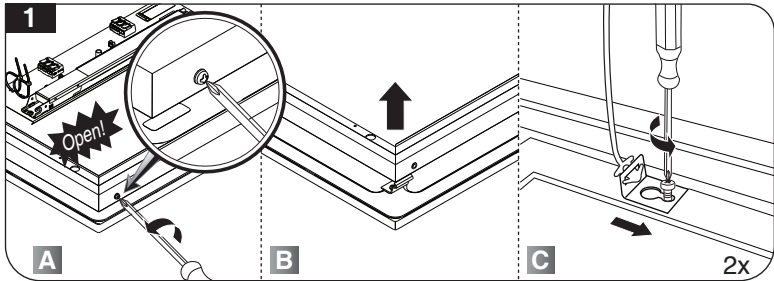

Instruction for installation and utilization of **LEDILUX** light panel for surface mount (60x60)

Suspension clamps position