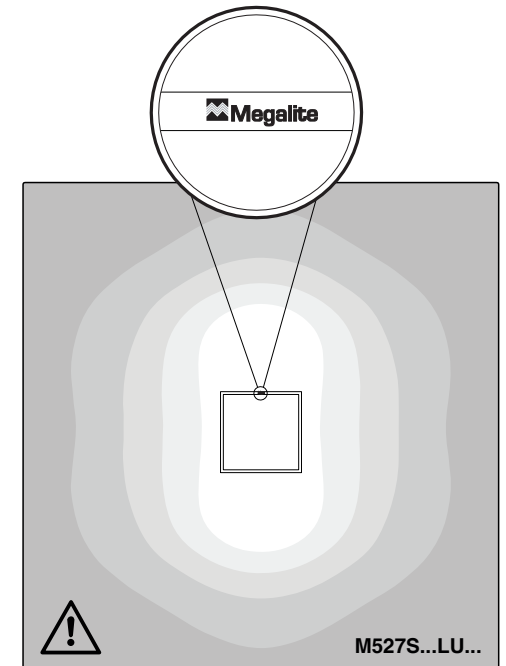

**EN** Instruction for installation and utilization of **LEDILUX** light panel for recessed (30x120)

7002019004

www.megalite.com info@megalite.com

**M527R...**

**M527R...**

- 1- For proper utilization of this product and safety, it is mandatory to closely comply with the directions and notes in this instruction and guide.
- 2- Earth connection as provided is mandatory.
- 3- Do not stare at LED light source.

Instruction for installation and utilization of **LEDILUX** light panel for recessed (30x120)

Cat. No.	L cm
M527R+GDMRC24-Bracket	50
M527R+GDMRC25-Bracket	100

Cat. No.	L cm
M527R+GDMRC21-Bracket+GDMRC24-Bracket	50
M527R+GDMRC21-Bracket+GDMRC25-Bracket	100

Mounting the LED panel in gypsum false ceiling

M527S...

Mounting the panel in exposed T-grid false ceiling

EN Instruction for installation and utilization of **LEDILUX** light panel for recessed (60x60)

According to asymmetric Light distribution of **Low UGR** series, the appropriate installing direction should be considered.

M527S...

M527SD...

- 1- For proper utilization of this product and safety, it is mandatory to closely comply with the directions and notes in this instruction and guide.
- 2- Earth connection as provided is mandatory.
- 3- Do not stare at LED light source.