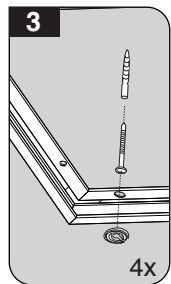

Instruction for installation and utilization of **LEDILUX** light panel for surface mount (60x60)

Suspension clamps position