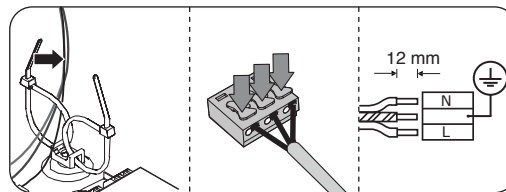

Electrical connections