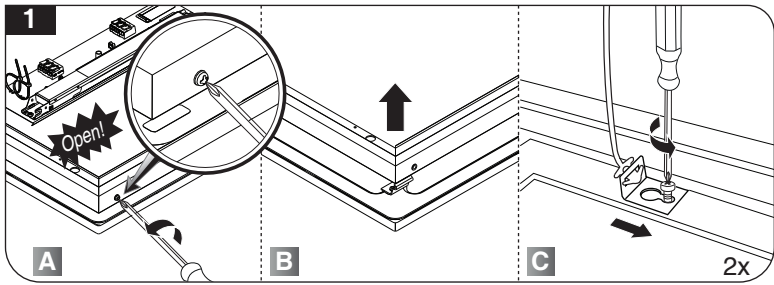

Instruction for installation and utilization of **LEDILUX** light panel for surface mount (30x120)