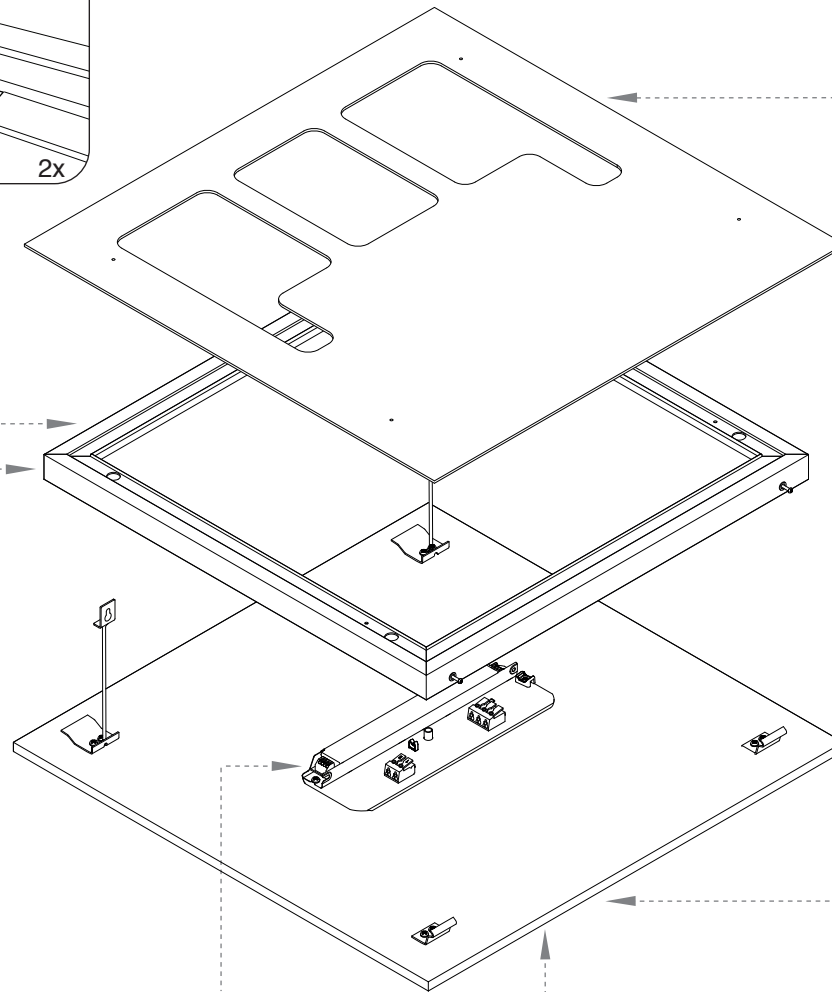

Instruction for installation and utilization of **LEDILUX** light panel for surface mount (60x60)

Suspension clamps position