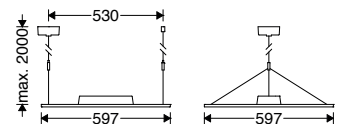

M527S... + G427SKSU2-W

- 1- For proper utilization of this product and safety, it is mandatory to closely comply with the directions and notes in this instruction and guide.
- 2- Earth connection as provided is mandatory.
- 3- Do not stare at LED light source.