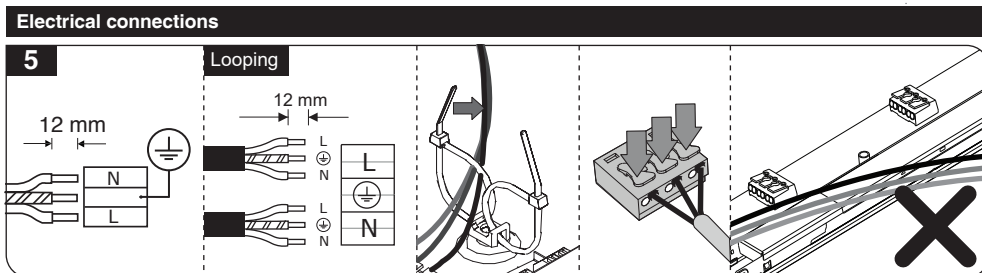

Instruction for installation and utilization of **LEDILUX** light panel for surface mount (60x60)

Suspension clamps position