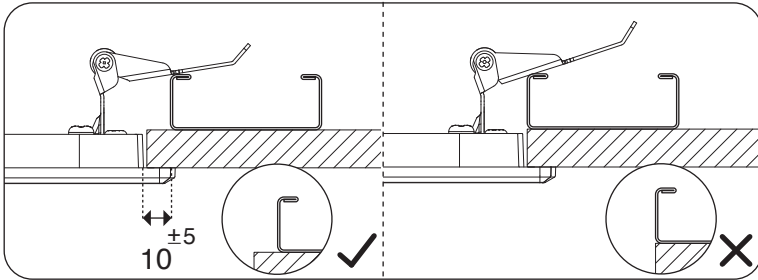

Mounting the LED panel in gypsum false ceiling

M527S...

Mounting the panel in exposed T-grid false ceiling

EN Instruction for installation and utilization of **LEDILUX** light panel for recessed (60x60)

According to asymmetric Light distribution of **Low UGR** series, the appropriate installing direction should be considered.