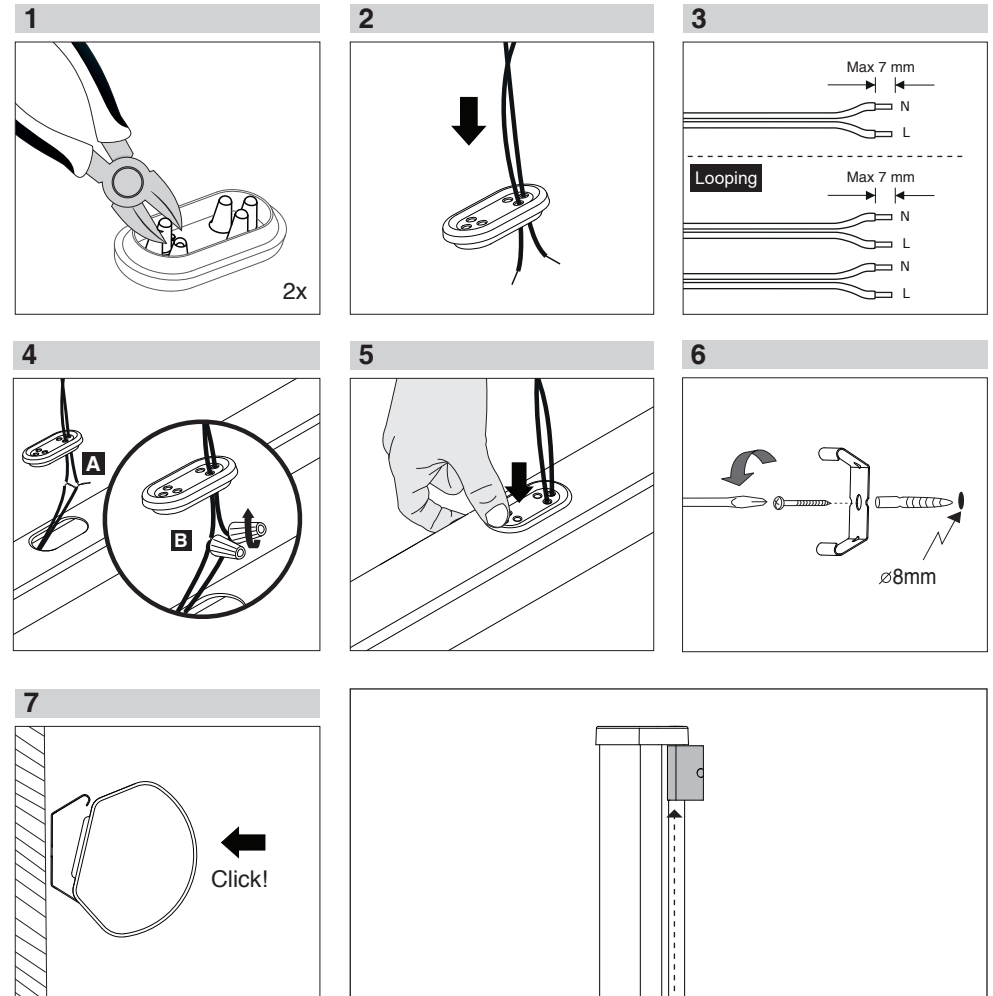

M459EL601LED1840-W

- 1- For proper utilization of this product and safety, it is mandatory to closely comply with the directions and notes in this instruction and guide.
- 2- Earth connection as provided is mandatory.
- 3- Do not directly touch or impact LED module.
- 4- Do not stare at LED light source.
- 5- Since this luminaire is made of plastic materials, its resistance against chemical products may be limited or even null.

In vertical installation the upper bracket should be located in top of the luminaire.