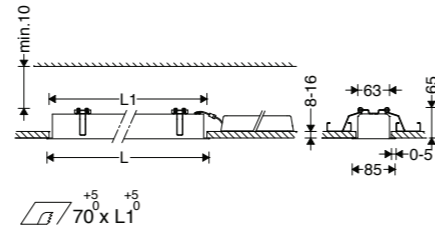

Cat. No	L	L1	Number of installation bracket
M440DS60LED2AF-W + DRIVERKITDS2	590	576	2
M440DS90LED2AF-W + DRIVERKITDS2	870	856	2
M440DS115LED2AF-W + DRIVERKITDS3	1,150	1,136	2
M440DS145LED2AF-W + DRIVERKITDS3	1,430	1,416	2
M440DS170LED2AF-W + DRIVERKITDS3	1,710	1,696	3
M440DS200LED2AF-W + DRIVERKITDS1	1,990	1,976	3

5 When installing the driver to the lights to the same color label on Note the socket and body.

www.megalite.com info@megalite.com 7002021602

- !**
- 1- For proper utilization of this product and for safety, it is mandatory to closely comply with the directions and notes in this installation and maintenance guide.
 - 2- Earth connection as provided is mandatory.
 - 3- Do not directly touch or impact LED module.
 - 4- Do not stare at LED light source.