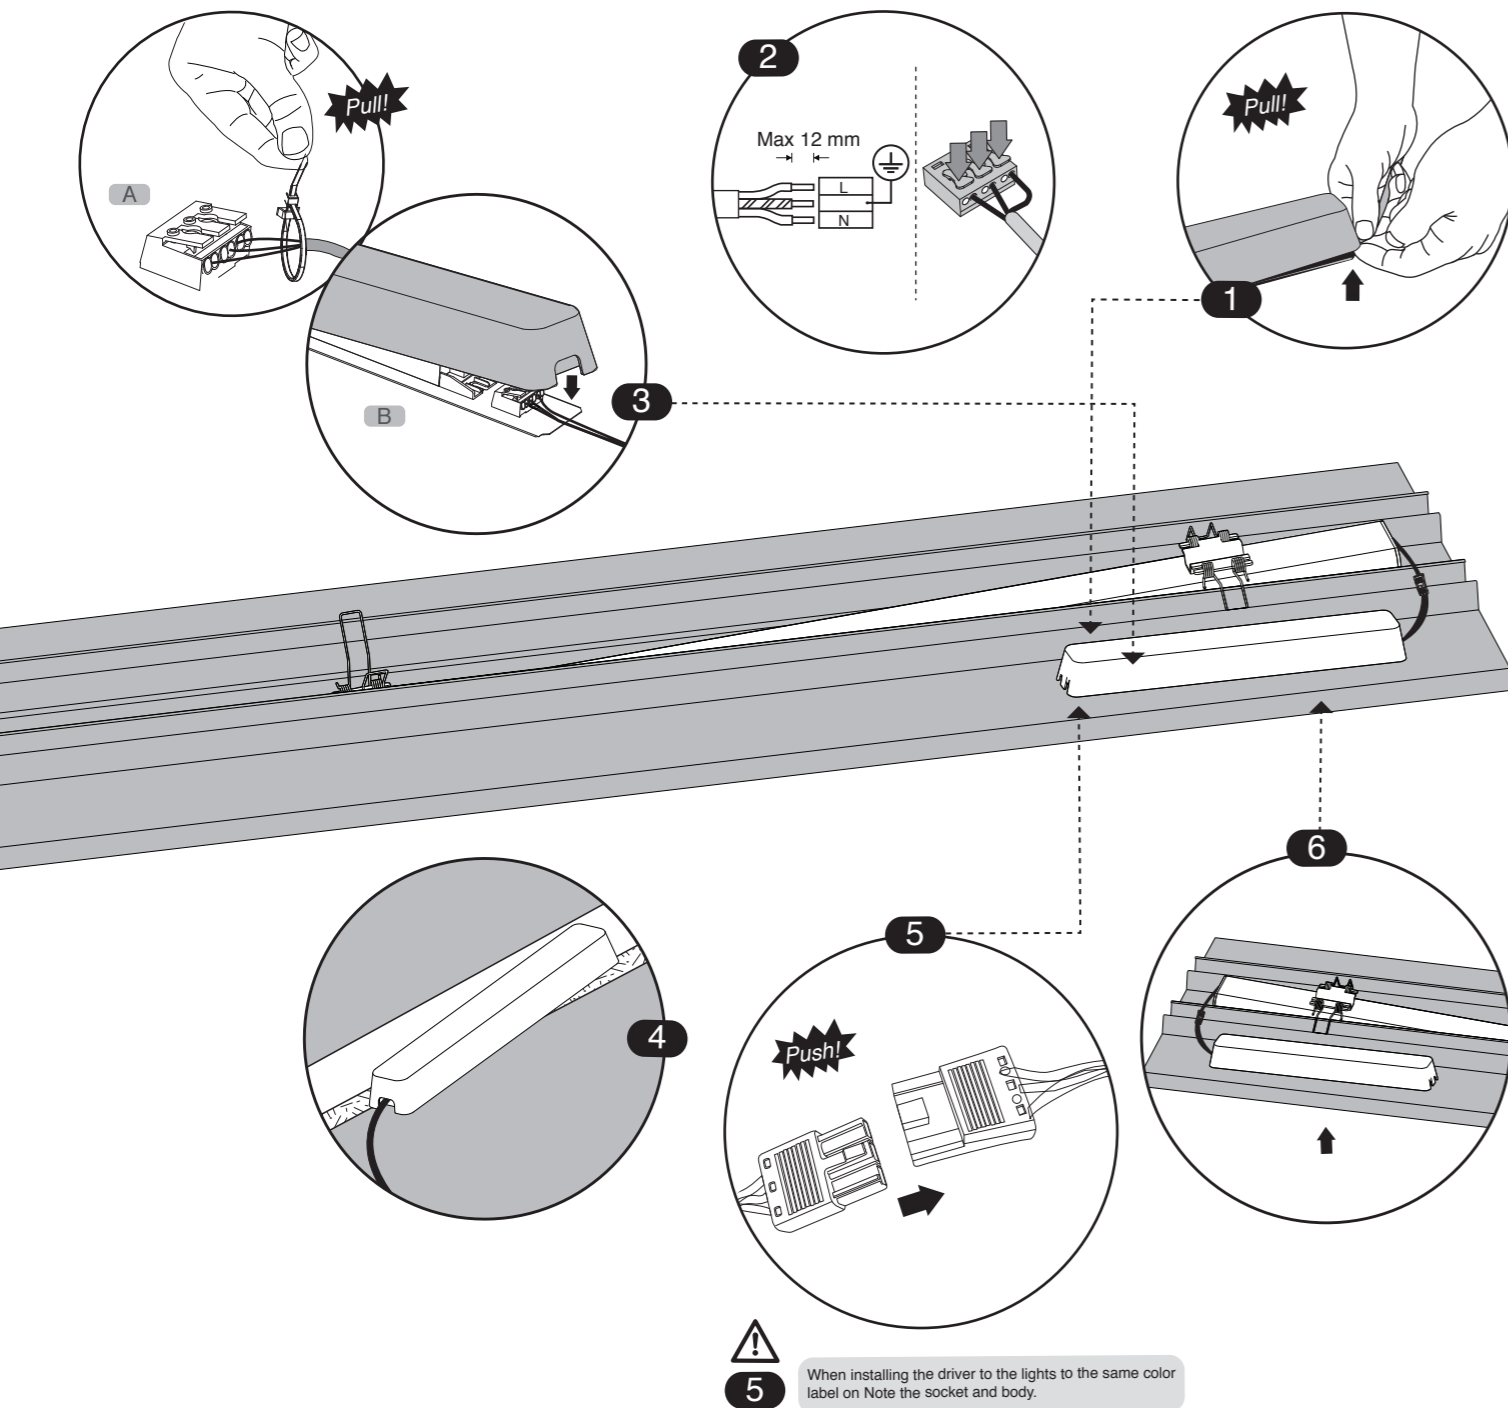

Cat. No	L	L1	Number of installation bracket
M440DS60LED2AF-W + DRIVERKITDS2	590	576	2
M440DS90LED2AF-W + DRIVERKITDS2	870	856	2
M440DS115LED2AF-W + DRIVERKITDS3	1,150	1,136	2
M440DS145LED2AF-W + DRIVERKITDS3	1,430	1,416	2
M440DS170LED2AF-W + DRIVERKITDS3	1,710	1,696	3
M440DS200LED2AF-W + DRIVERKITDS1	1,990	1,976	3

5 When installing the driver to the lights to the same color label on Note the socket and body.

www.megalite.com info@megalite.com 7002021602

- !**
- 1- For proper utilization of this product and for safety, it is mandatory to closely comply with the directions and notes in this installation and maintenance guide.
 - 2- Earth connection as provided is mandatory.
 - 3- Do not directly touch or impact LED module.
 - 4- Do not stare at LED light source.

INFINITY-DS recessed continuous light bar

Cat. No	L2	Number of installation bracket
M440DSS60LED2AF-W + DRIVERKITDS2	565	2
M440DSS90LED2AF-W + DRIVERKITDS2	845	2
M440DSS115LED2AF-W + DRIVERKITDS3	1125	2
M440DSS145LED2AF-W + DRIVERKITDS3	1405	2
M440DSS170LED2AF-W + DRIVERKITDS3	1685	3
M440DSS200LED2AF-W + DRIVERKITDS1	1965	3