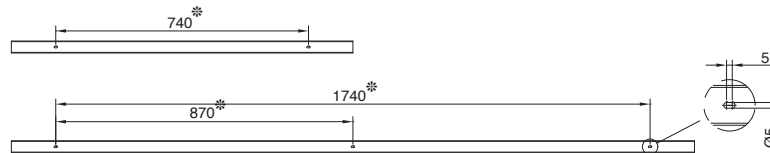

HONEY Single-pole Track Light Luminaire

M361EM...

M363EM...

HONEY 3-pole Track Light Luminaire

M362EM...

M364EM...

460STRACKWR410-W
460STRACKWR420-W

EN

Instruction for installation and utilization of surface mount single- pole track for **NOVATRON**, **LUMERIA** and **HONEY** track light

464STRACKJBD100-W
464STRACKJBD200-W

Grounding tab of the connector must be placed on the two copper side of the rail.