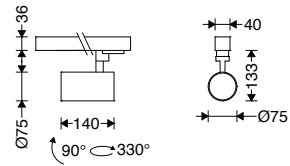

HONEY Single-pole Track Light Luminaire

M361EM...

M363EM...

HONEY 3-pole Track Light Luminaire

M362EM...

M364EM...

460STRACKWR410-W
460STRACKWR420-W

EN

Instruction for installation and utilization of surface mount single- pole track for **NOVATRON**, **LUMERIA** and **HONEY** track light

464STRACKJBD100-W
464STRACKJBD200-W

Grounding tab of the connector must be placed on the two copper side of the rail.