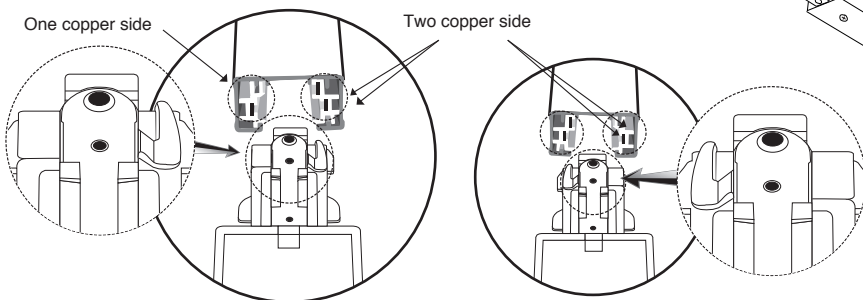

HONEY Single-pole Track Light Luminaire

M361EM...

M363EM...

HONEY 3-pole Track Light Luminaire

M362EM...

M364EM...

460STRACKWR410-W
460STRACKWR420-W

EN

Instruction for installation and utilization of surface mount single- pole track for **NOVATRON**, **LUMERIA** and **HONEY** track light

464STRACKJBD100-W
464STRACKJBD200-W

Grounding tab of the connector must be placed on the two copper side of the rail.