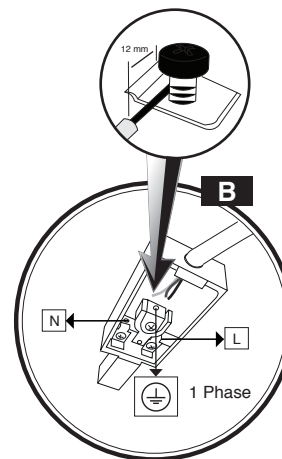

HONEY Single-pole Track Light Luminaire

M361EM...

M363EM...

HONEY 3-pole Track Light Luminaire

M362EM...

M364EM...

460STRACKWR410-W
460STRACKWR420-W

EN

Instruction for installation and utilization of surface mount single- pole track for **NOVATRON**, **LUMERIA** and **HONEY** track light

464STRACKJBD100-W
464STRACKJBD200-W

Grounding tab of the connector must be placed on the two copper side of the rail.