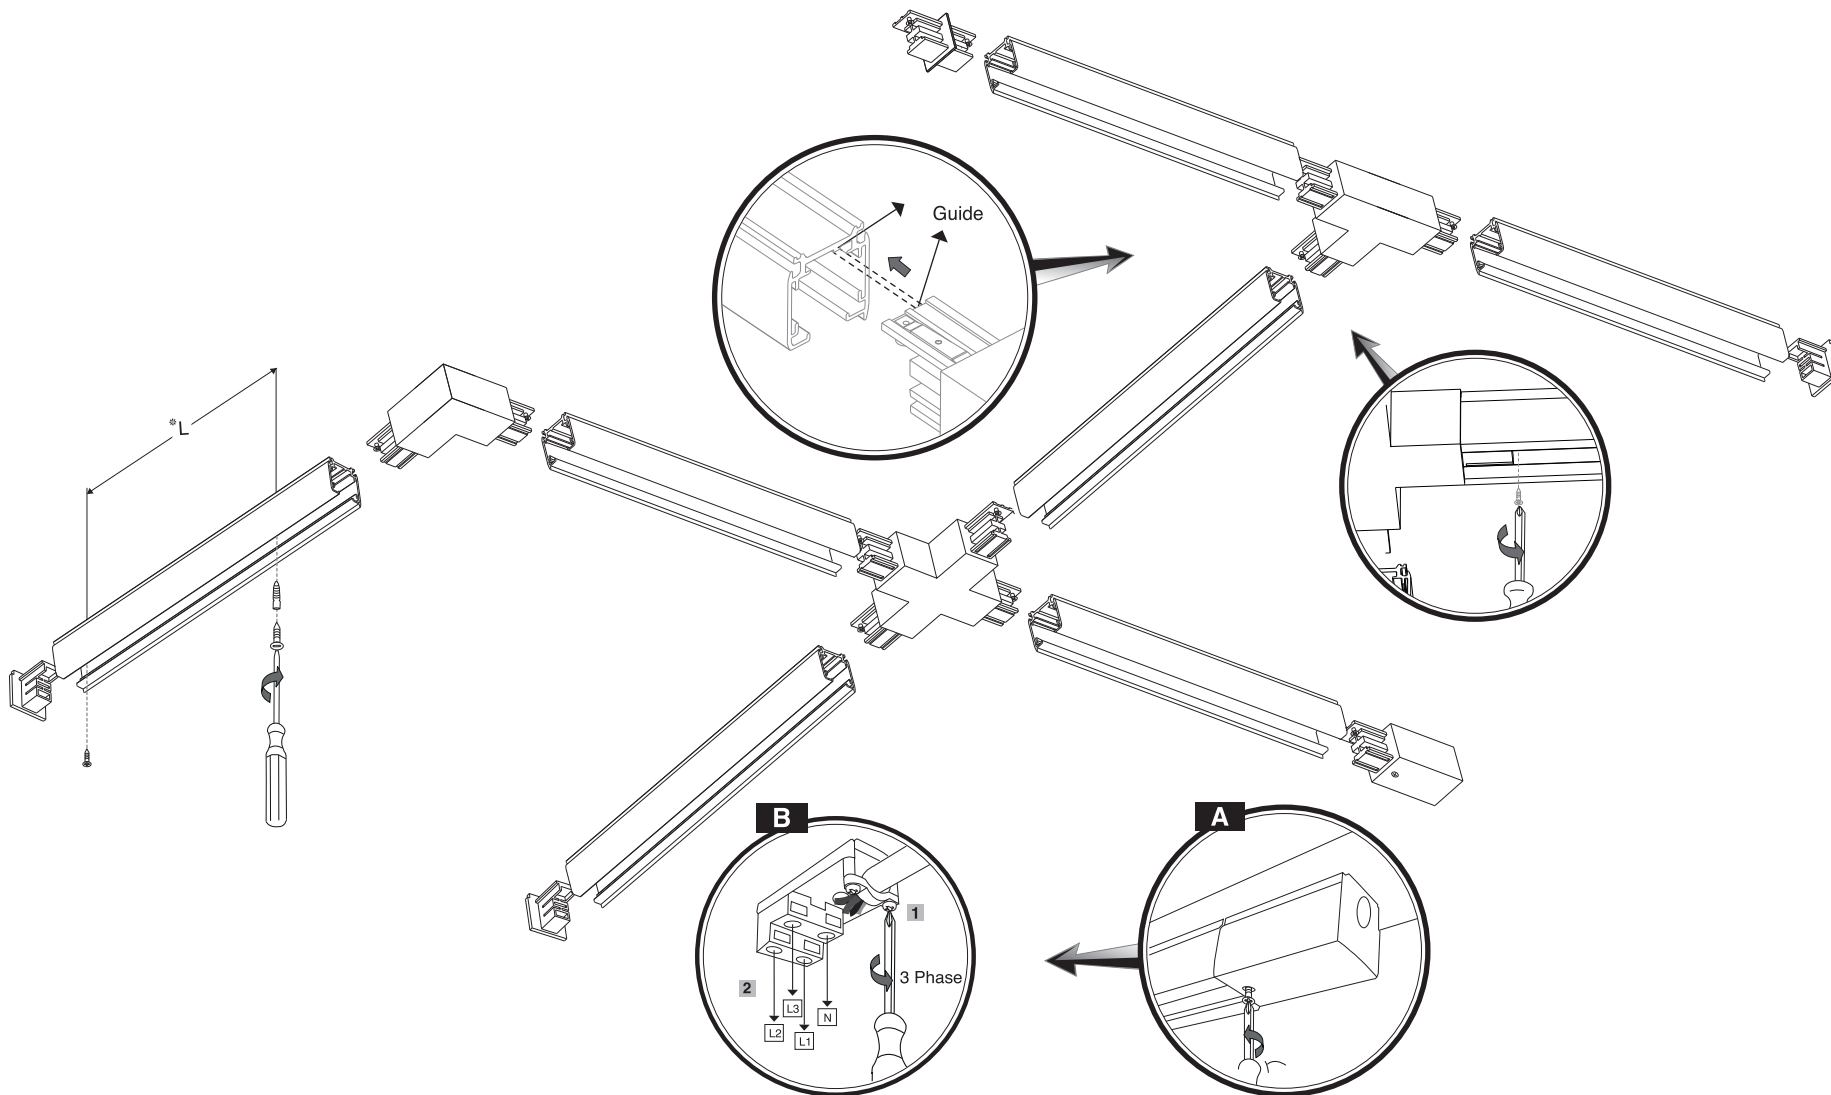

HONEY Single-pole Track Light Luminaire

M361EM...

M363EM...

HONEY 3-pole Track Light Luminaire

M362EM...

M364EM...

460STRACKWR410-W
460STRACKWR420-W

EN

Instruction for installation and utilization of surface mount single- pole track for **NOVATRON**, **LUMERIA** and **HONEY** track light

464STRACKJBD100-W
464STRACKJBD200-W

Grounding tab of the connector must be placed on the two copper side of the rail.

EN Instruction for installation and utilization of suspension bracket for **NOVATRON** and **LUMERIA** track light

7002019805

www.megalite.com info@megalite.com

Cat. Code	L(mm)	L1(L2>8000)
460NKSU	-	4000-6000
460NPSKIT	-	4000-6000
NPS60-Bracket	650 ±5	4000-6000
NPS120-Bracket	1250 ±5	4000-6000

⚠ Attention: Brackets should be installed at the junction point of the tracks, for contineus versions.

⚠ Cut the pipe (NPS...-Bracket...) to adjust the installation Height of track