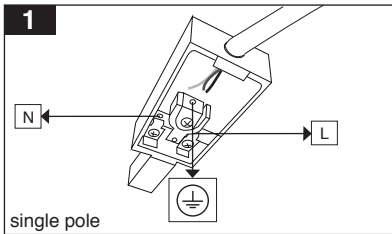

HONEY Single-pole Track Light Luminaire

M361EM...

M363EM...

HONEY 3-pole Track Light Luminaire

M362EM...

M364EM...

460STRACKWR410-W
460STRACKWR420-W

EN

Instruction for installation and utilization of surface mount single- pole track for **NOVATRON**, **LUMERIA** and **HONEY** track light

464STRACKJBD100-W
464STRACKJBD200-W

Grounding tab of the connector must be placed on the two copper side of the rail.