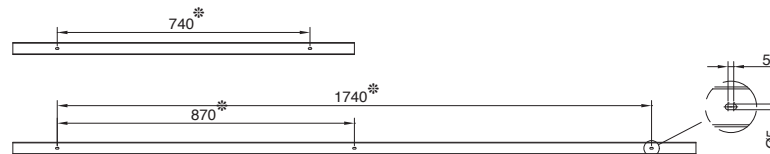

HONEY Single-pole Track Light Luminaire

M361EM...

M363EM...

HONEY 3-pole Track Light Luminaire

M362EM...

M364EM...

460STRACKWR410-W
460STRACKWR420-W

EN

Instruction for installation and utilization of surface mount single- pole track for **NOVATRON**, **LUMERIA** and **HONEY** track light

464STRACKJBD100-W
464STRACKJBD200-W

Grounding tab of the connector must be placed on the two copper side of the rail.