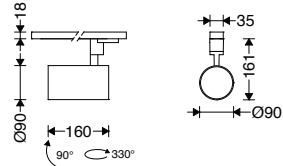

HONEY Single-pole Track Light Luminaire

M363EM...

HONEY 3-pole Track Light Luminaire