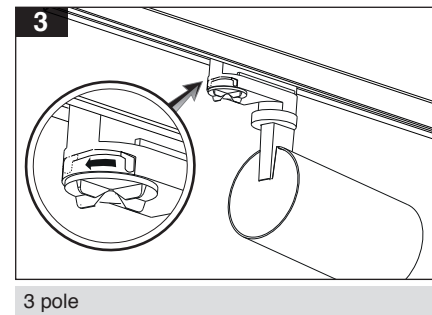

HONEY Single-pole Track Light Luminaire

M361EM...

M363EM...

HONEY 3-pole Track Light Luminaire

M362EM...

M364EM...

460STRACKWR410-W
460STRACKWR420-W

EN

Instruction for installation and utilization of surface mount single- pole track for **NOVATRON**, **LUMERIA** and **HONEY** track light

464STRACKJBD100-W
464STRACKJBD200-W

Grounding tab of the connector must be placed on the two copper side of the rail.