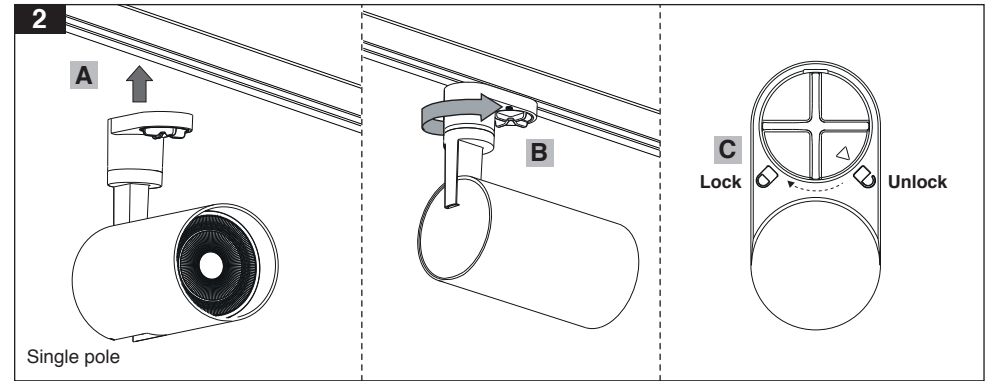

HONEY Single-pole Track Light Luminaire

M361EM...

M363EM...

HONEY 3-pole Track Light Luminaire

M362EM...

M364EM...

460STRACKWR410-W
460STRACKWR420-W

EN

Instruction for installation and utilization of surface mount single- pole track for **NOVATRON**, **LUMERIA** and **HONEY** track light

464STRACKJBD100-W
464STRACKJBD200-W

Grounding tab of the connector must be placed on the two copper side of the rail.