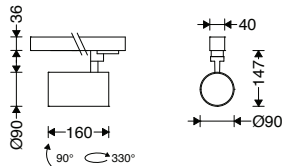

HONEY Single-pole Track Light Luminaire

M361EM...

M363EM...

HONEY 3-pole Track Light Luminaire

M362EM...

M364EM...

460STRACKWR410-W
460STRACKWR420-W

EN

Instruction for installation and utilization of surface mount single- pole track for **NOVATRON**, **LUMERIA** and **HONEY** track light

464STRACKJBD100-W
464STRACKJBD200-W

Grounding tab of the connector must be placed on the two copper side of the rail.