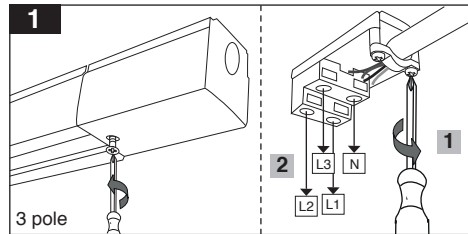

HONEY Single-pole Track Light Luminaire

M361EM...

M363EM...

HONEY 3-pole Track Light Luminaire

M362EM...

M364EM...

460STRACKWR410-W
460STRACKWR420-W

EN

Instruction for installation and utilization of surface mount single- pole track for **NOVATRON**, **LUMERIA** and **HONEY** track light

464STRACKJBD100-W
464STRACKJBD200-W

Grounding tab of the connector must be placed on the two copper side of the rail.