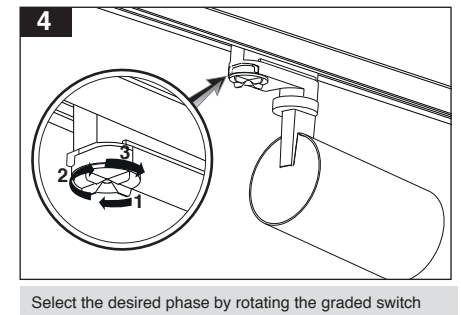

HONEY Single-pole Track Light Luminaire

M361EM...

M363EM...

HONEY 3-pole Track Light Luminaire

M362EM...

M364EM...

460STRACKWR410-W
460STRACKWR420-W

EN

Instruction for installation and utilization of surface mount single- pole track for **NOVATRON**, **LUMERIA** and **HONEY** track light

464STRACKJBD100-W
464STRACKJBD200-W

Grounding tab of the connector must be placed on the two copper side of the rail.