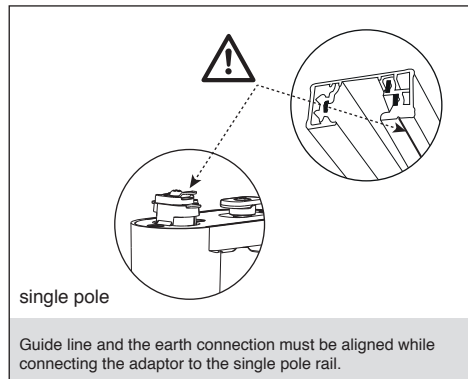

HONEY Single-pole Track Light Luminaire

HONEY 3-pole Track Light Luminaire