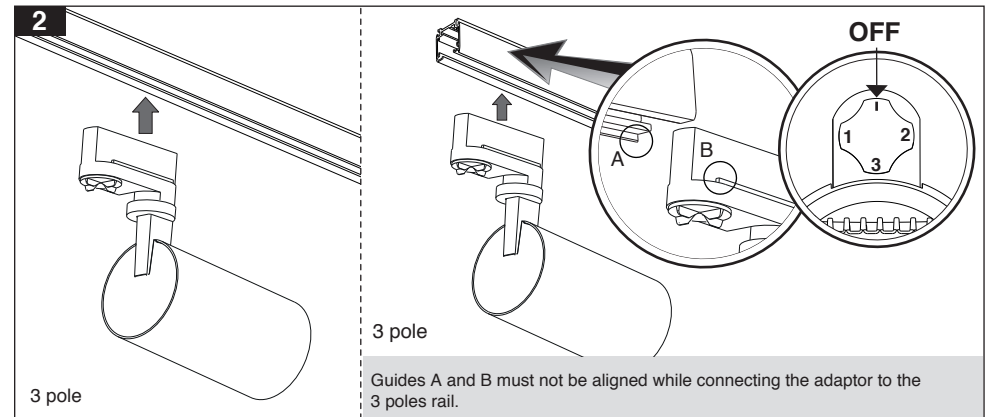

HONEY Single-pole Track Light Luminaire

M361EM...

M363EM...

HONEY 3-pole Track Light Luminaire

M362EM...

M364EM...

460STRACKWR410-W
460STRACKWR420-W

EN

Instruction for installation and utilization of surface mount single- pole track for **NOVATRON**, **LUMERIA** and **HONEY** track light

464STRACKJBD100-W
464STRACKJBD200-W

Grounding tab of the connector must be placed on the two copper side of the rail.