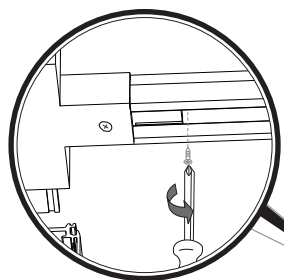

HONEY Single-pole Track Light Luminaire

M361EM...

M363EM...

HONEY 3-pole Track Light Luminaire

M362EM...

M364EM...

460STRACKWR410-W
460STRACKWR420-W

EN

Instruction for installation and utilization of surface mount single- pole track for **NOVATRON**, **LUMERIA** and **HONEY** track light

464STRACKJBD100-W
464STRACKJBD200-W

Grounding tab of the connector must be placed on the two copper side of the rail.