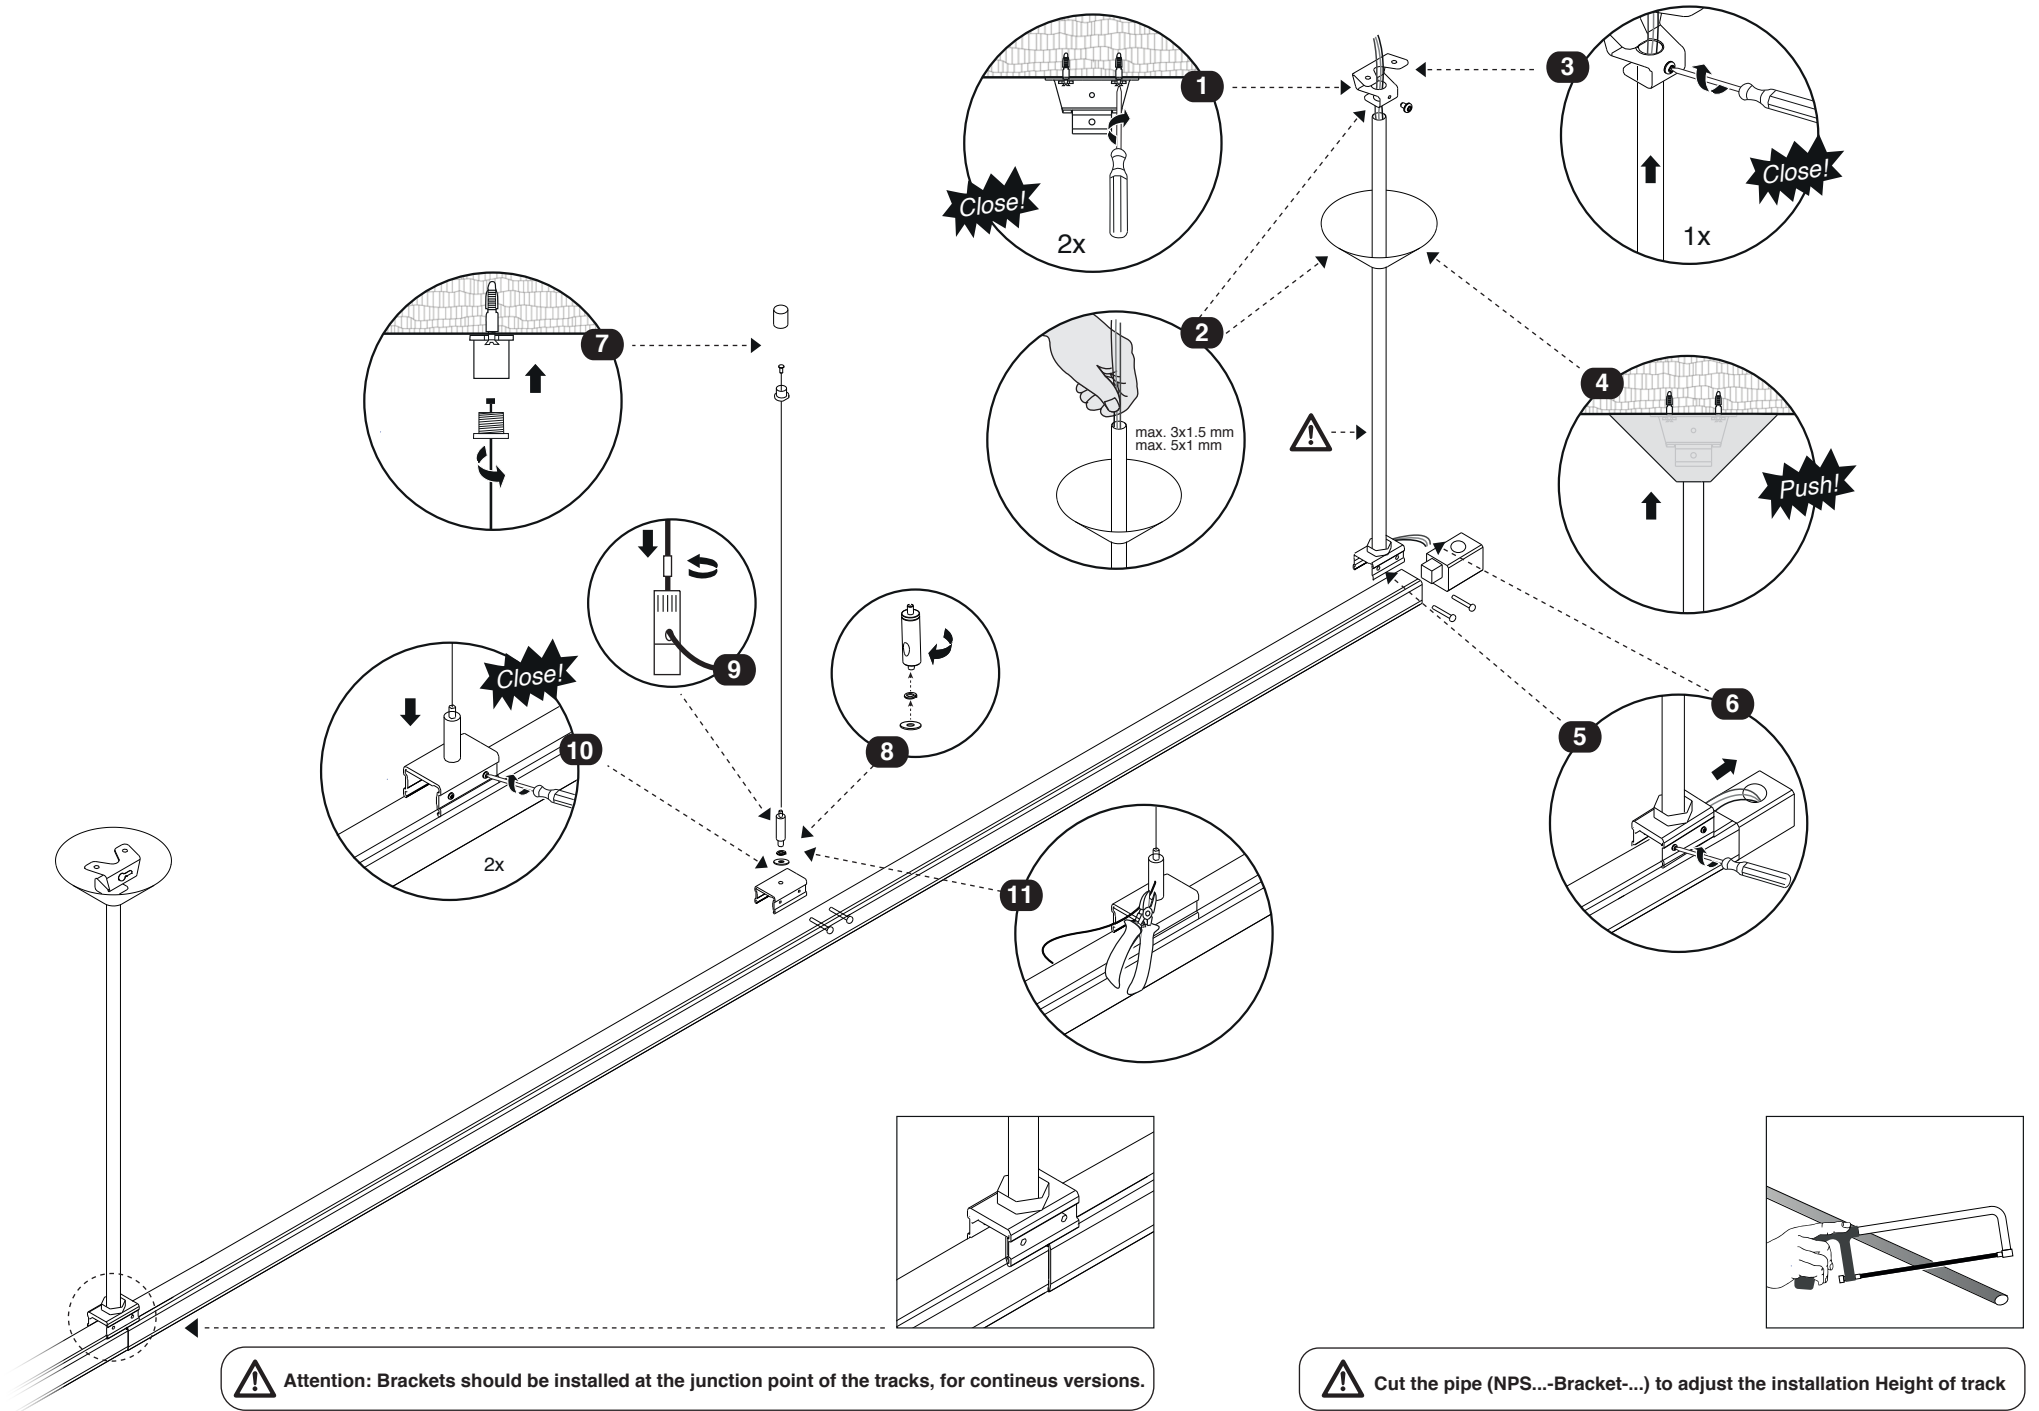

HONEY Single-pole Track Light Luminaire

M361EM...

M363EM...

HONEY 3-pole Track Light Luminaire

M362EM...

M364EM...

460STRACKWR410-W
460STRACKWR420-W

EN

Instruction for installation and utilization of surface mount single- pole track for **NOVATRON**, **LUMERIA** and **HONEY** track light

464STRACKJBD100-W
464STRACKJBD200-W

Grounding tab of the connector must be placed on the two copper side of the rail.

EN Instruction for installation and utilization of suspension bracket for **NOVATRON** and **LUMERIA** track light

7002019805

www.megalite.com info@megalite.com

Cat. Code	L(mm)	L1(L2>8000)
460NKSU	-	4000-6000
460NPSKIT	-	4000-6000
NPS60-Bracket	650 ±5	4000-6000
NPS120-Bracket	1250 ±5	4000-6000

⚠ Attention: Brackets should be installed at the junction point of the tracks, for contineus versions.

⚠ Cut the pipe (NPS...-Bracket...) to adjust the installation Height of track