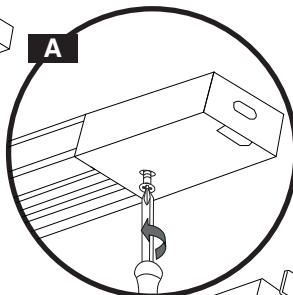

HONEY Single-pole Track Light Luminaire

M361EM...

M363EM...

HONEY 3-pole Track Light Luminaire

M362EM...

M364EM...

460STRACKWR410-W
460STRACKWR420-W

EN

Instruction for installation and utilization of surface mount single- pole track for **NOVATRON**, **LUMERIA** and **HONEY** track light

464STRACKJBD100-W
464STRACKJBD200-W

Grounding tab of the connector must be placed on the two copper side of the rail.