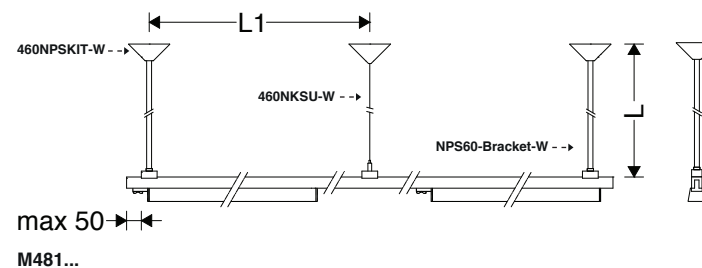

HONEY Single-pole Track Light Luminaire

M361EM...

M363EM...

HONEY 3-pole Track Light Luminaire

M362EM...

M364EM...

460STRACKWR410-W
460STRACKWR420-W

EN

Instruction for installation and utilization of surface mount single- pole track for **NOVATRON**, **LUMERIA** and **HONEY** track light

464STRACKJBD100-W
464STRACKJBD200-W

Grounding tab of the connector must be placed on the two copper side of the rail.

EN Instruction for installation and utilization of suspension bracket for **NOVATRON** and **LUMERIA** track light

7002019805

www.megalite.com info@megalite.com

Cat. Code	L(mm)	L1(L2>8000)
460NKSU	-	4000-6000
460NPSKIT	-	4000-6000
NPS60-Bracket	650 ±5	4000-6000
NPS120-Bracket	1250 ±5	4000-6000

⚠ Attention: Brackets should be installed at the junction point of the tracks, for contineus versions.

⚠ Cut the pipe (NPS...-Bracket...) to adjust the installation Height of track