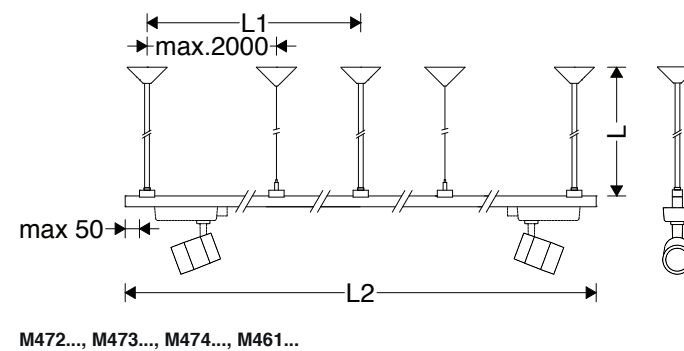

HONEY Single-pole Track Light Luminaire

M361EM...

M363EM...

HONEY 3-pole Track Light Luminaire

M362EM...

M364EM...

460STRACKWR410-W
460STRACKWR420-W

EN

Instruction for installation and utilization of surface mount single- pole track for **NOVATRON**, **LUMERIA** and **HONEY** track light

464STRACKJBD100-W
464STRACKJBD200-W

Grounding tab of the connector must be placed on the two copper side of the rail.

EN Instruction for installation and utilization of suspension bracket for **NOVATRON** and **LUMERIA** track light

7002019805

www.megalite.com info@megalite.com

Cat. Code	L(mm)	L1(L2>8000)
460NKSU	-	4000-6000
460NPSKIT	-	4000-6000
NPS60-Bracket	650 ±5	4000-6000
NPS120-Bracket	1250 ±5	4000-6000