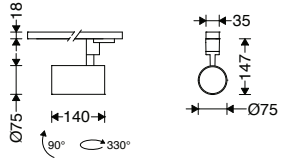

HONEY Single-pole Track Light Luminaire

M361EM...