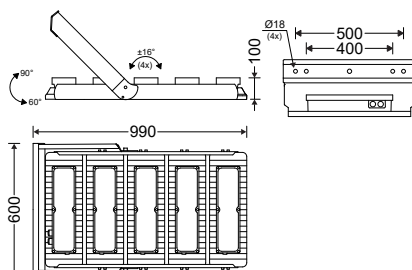

M321...2...

M321...3...

M321...4...

M321...5...

1. Installation with 4 or 5 optical compartments: For each bolt, use 2 square washers; one inside handle base and another inside U-channel. (M321...4...), (M321...5...)
2. Installation with 4 or 5 optical compartments: For optimal strength, 8-cm or bigger U-channels shall be used as a base for mounting. (M321...4...), (M321...5...)
3. Installation with 2 or 3 optical compartments: For optimal strength, 6-cm or bigger U-channels shall be used as a base for mounting. (M321...2...), (M321...3...)

EN Instruction for installation and utilization of **GALAXY** Modular Floodlight

Cat. No.	Projected Area (m ²)	Maximum number of luminaires per MCB (MCB Type B ,C)						W (kg)
		B16	B25	B32	C16	C25	C32	
M321...2...	0.185	2	4	6	4	7	9	15.6
M321...3...	0.275	2	4	6	4	7	9	21.9
M321...4...	0.365	2	4	6	4	7	9	28.2
M321...5...	0.456	2	4	6	4	7	9	35.0