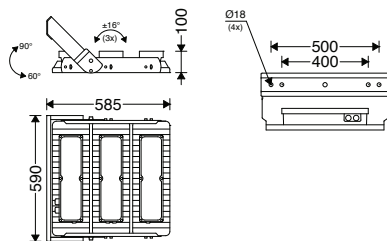

M321...2...

M321...3...

M321...4...

M321...5...

1. Installation with 4 or 5 optical compartments: For each bolt, use 2 square washers; one inside handle base and another inside U-channel. (M321...4...), (M321...5...)
2. Installation with 4 or 5 optical compartments: For optimal strength, 8-cm or bigger U-channels shall be used as a base for mounting. (M321...4...), (M321...5...)
3. Installation with 2 or 3 optical compartments: For optimal strength, 6-cm or bigger U-channels shall be used as a base for mounting. (M321...2...), (M321...3...)

EN Instruction for installation and utilization of **GALAXY** Modular Floodlight

Cat. No.	Projected Area (m ²)	Maximum number of luminaires per MCB (MCB Type B ,C)						W (kg)
		B16	B25	B32	C16	C25	C32	
M321...2...	0.185	2	4	6	4	7	9	15.6
M321...3...	0.275	2	4	6	4	7	9	21.9
M321...4...	0.365	2	4	6	4	7	9	28.2
M321...5...	0.456	2	4	6	4	7	9	35.0