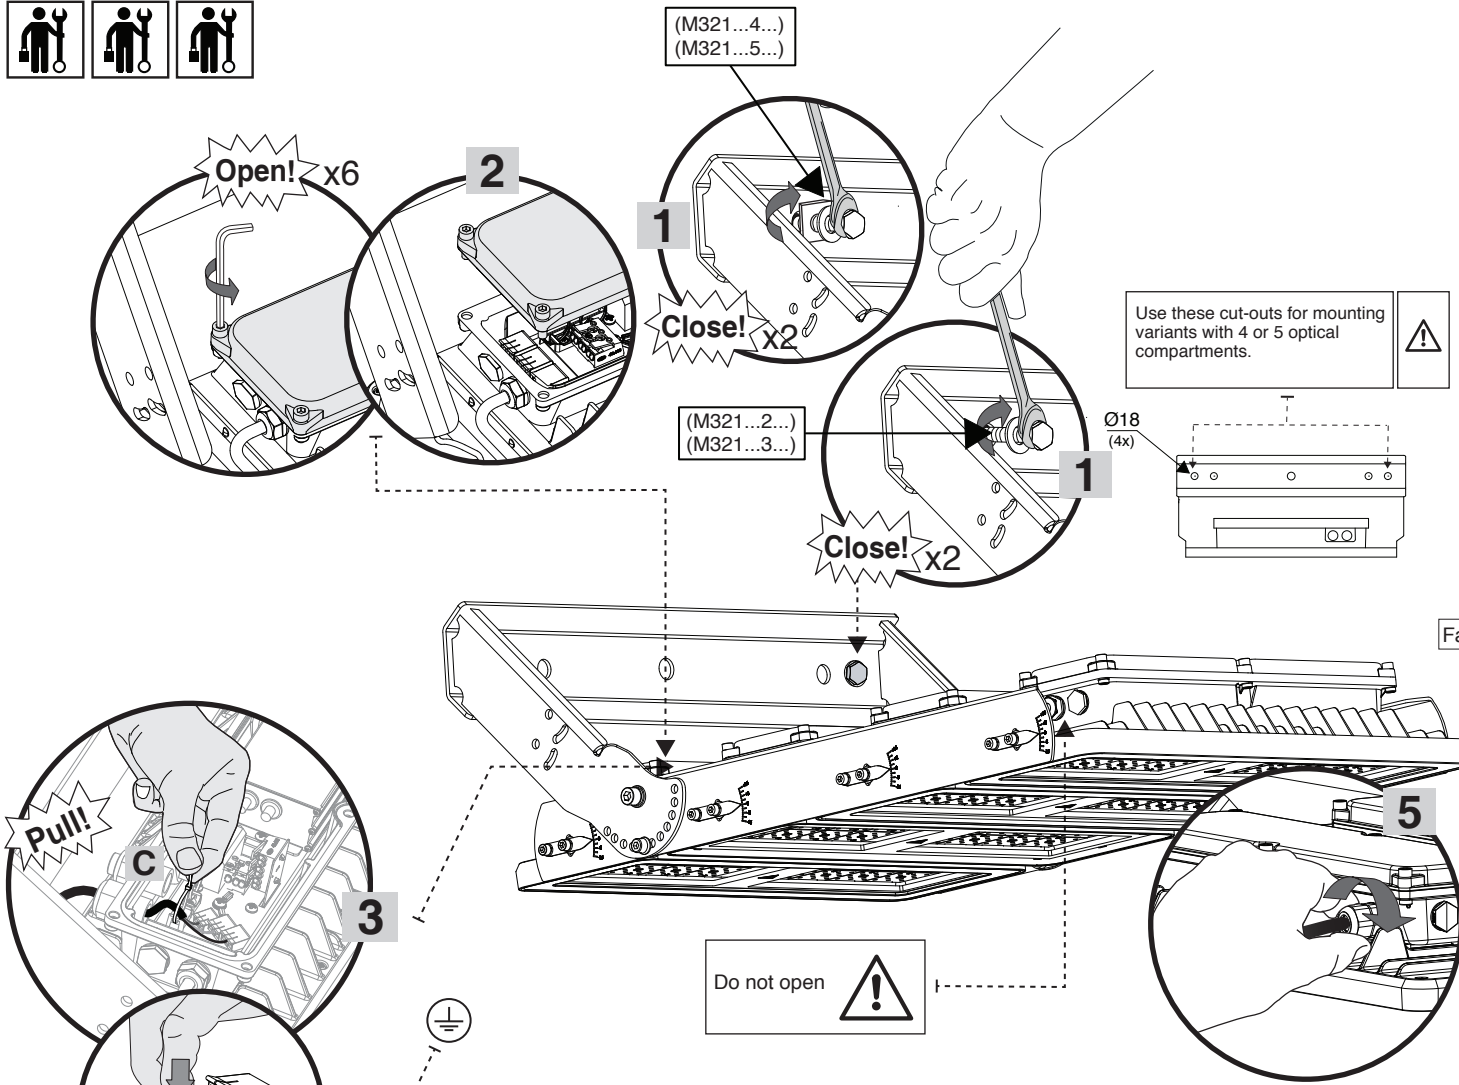

Adjust the angle of the luminaire