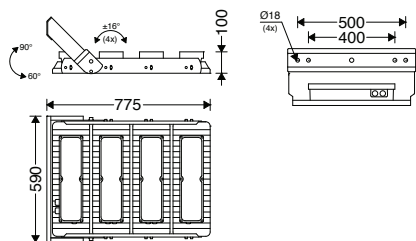

M321...2...

M321...3...

M321...4...

M321...5...

1. Installation with 4 or 5 optical compartments: For each bolt, use 2 square washers; one inside handle base and another inside U-channel. (M321...4...), (M321...5...)
2. Installation with 4 or 5 optical compartments: For optimal strength, 8-cm or bigger U-channels shall be used as a base for mounting. (M321...4...), (M321...5...)
3. Installation with 2 or 3 optical compartments: For optimal strength, 6-cm or bigger U-channels shall be used as a base for mounting. (M321...2...), (M321...3...)

EN Instruction for installation and utilization of **GALAXY** Modular Floodlight

Cat. No.	Projected Area (m ²)	Maximum number of luminaires per MCB (MCB Type B ,C)						W (kg)
		B16	B25	B32	C16	C25	C32	
M321...2...	0.185	2	4	6	4	7	9	15.6
M321...3...	0.275	2	4	6	4	7	9	21.9
M321...4...	0.365	2	4	6	4	7	9	28.2
M321...5...	0.456	2	4	6	4	7	9	35.0