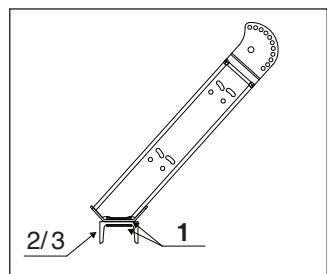

M321...2...

M321...3...

M321...4...

M321...5...

1. Installation with 4 or 5 optical compartments: For each bolt, use 2 square washers; one inside handle base and another inside U-channel. (M321...4...), (M321...5...)
2. Installation with 4 or 5 optical compartments: For optimal strength, 8-cm or bigger U-channels shall be used as a base for mounting. (M321...4...), (M321...5...)
3. Installation with 2 or 3 optical compartments: For optimal strength, 6-cm or bigger U-channels shall be used as a base for mounting. (M321...2...), (M321...3...)

EN Instruction for installation and utilization of **GALAXY** Modular Floodlight

Cat. No.	Projected Area (m ²)	Maximum number of luminaires per MCB (MCB Type B ,C)						W (kg)
		B16	B25	B32	C16	C25	C32	
M321...2...	0.185	2	4	6	4	7	9	15.6
M321...3...	0.275	2	4	6	4	7	9	21.9
M321...4...	0.365	2	4	6	4	7	9	28.2
M321...5...	0.456	2	4	6	4	7	9	35.0