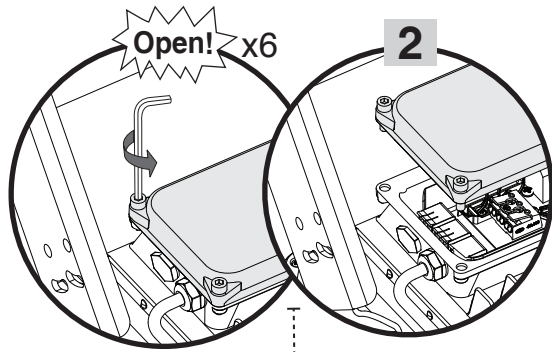

M321...2B8LED...

M321...3B12LED...

M321...4B16LED...

EN Instruction for installation and utilization of **GALAXY** Modular Floodlight

7002027502

www.megalite.com info@megalite.com

Cat. No.	Projected Area (m ²)	Maximum number of luminaires per MCB (MCB Type B ,C)						W (kg)
		B16	B25	B32	C16	C25	C32	
M321...2B8LED127...-S	0.185	2	4	6	4	7	9	15.6
M321...3B12LED147...-S	0.275	2	4	6	4	7	9	21.9
M321...4B16LED167...-S	0.365	2	4	6	4	7	9	28.2

- 1- For proper utilization of this product and safety, it is mandatory to closely comply with the directions and notes in this instruction and guide.
- 2- Earth connection as provided is mandatory.
- 3- Do not directly touch or impact LED module.
- 4- Do not stare at LED light source.
- 5- The light source contained in this luminaire shall only be replaced by the manufacturer or his service agent or a similar qualified person. Always switch off the power prior to installation, maintenance or repair activities.