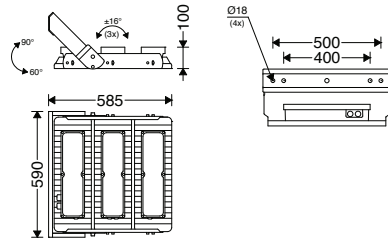

M321...2B8LED...

M321...3B12LED...

M321...4B16LED...

EN Instruction for installation and utilization of **GALAXY** Modular Floodlight

7002027502

www.megalite.com info@megalite.com

Cat. No.	Projected Area (m ²)	Maximum number of luminaires per MCB (MCB Type B ,C)						W (kg)
		B16	B25	B32	C16	C25	C32	
M321...2B8LED127...-S	0.185	2	4	6	4	7	9	15.6
M321...3B12LED147...-S	0.275	2	4	6	4	7	9	21.9
M321...4B16LED167...-S	0.365	2	4	6	4	7	9	28.2