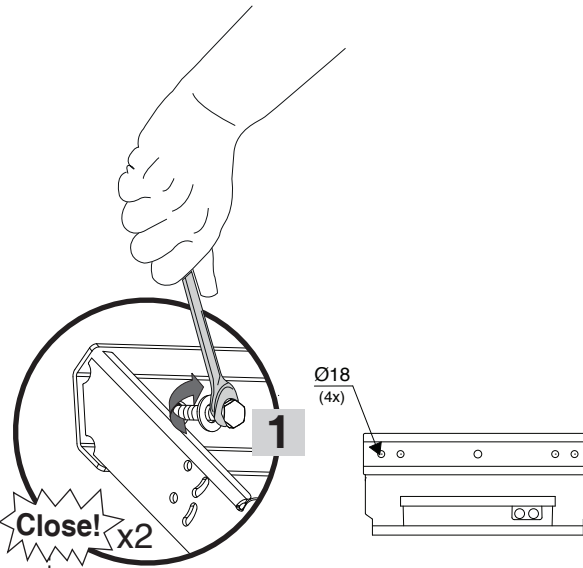

M321...2B8LED...

M321...3B12LED...

M321...4B16LED...

EN Instruction for installation and utilization of **GALAXY** Modular Floodlight

7002027502

www.megalite.com info@megalite.com

Cat. No.	Projected Area (m ²)	Maximum number of luminaires per MCB (MCB Type B ,C)						W (kg)
		B16	B25	B32	C16	C25	C32	
M321...2B8LED127...-S	0.185	2	4	6	4	7	9	15.6
M321...3B12LED147...-S	0.275	2	4	6	4	7	9	21.9
M321...4B16LED167...-S	0.365	2	4	6	4	7	9	28.2

- 1- For proper utilization of this product and safety, it is mandatory to closely comply with the directions and notes in this instruction and guide.
- 2- Earth connection as provided is mandatory.
- 3- Do not directly touch or impact LED module.
- 4- Do not stare at LED light source.
- 5- The light source contained in this luminaire shall only be replaced by the manufacturer or his service agent or a similar qualified person. Always switch off the power prior to installation, maintenance or repair activities.