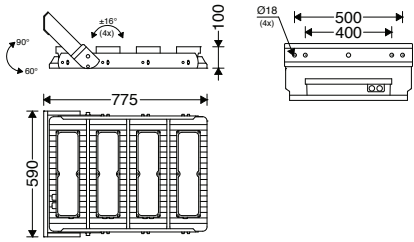

M321...2B8LED...

M321...3B12LED...

M321...4B16LED...

EN Instruction for installation and utilization of **GALAXY** Modular Floodlight

7002027502

www.megalite.com info@megalite.com

Cat. No.	Projected Area (m ²)	Maximum number of luminaires per MCB (MCB Type B ,C)						W (kg)
		B16	B25	B32	C16	C25	C32	
M321...2B8LED127...-S	0.185	2	4	6	4	7	9	15.6
M321...3B12LED147...-S	0.275	2	4	6	4	7	9	21.9
M321...4B16LED167...-S	0.365	2	4	6	4	7	9	28.2