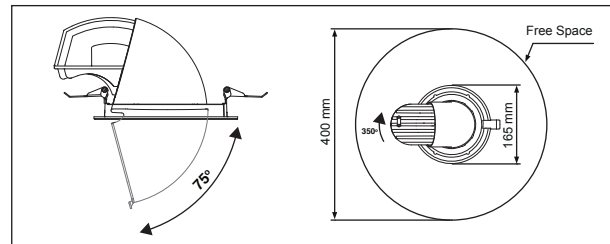

EN Instruction for Installation and Utilization of **ELENA**

Ø150-155

M585MD...

- 1- For proper utilization of this product and safety, it is mandatory to closely comply with the directions and notes in this instruction and guide.
- 2- Do not directly touch or impact LED module.
- 3- Do not stare at LED light source.

Angle adjustment