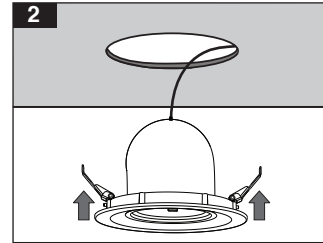

EN Instruction for Installation and Utilization of **ELENA**

Ø150-155

M585MD...

- 1- For proper utilization of this product and safety, it is mandatory to closely comply with the directions and notes in this instruction and guide.
- 2- Do not directly touch or impact LED module.
- 3- Do not stare at LED light source.

Angle adjustment