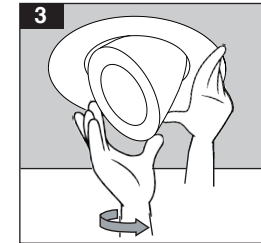

EN Instruction for Installation and Utilization of **ELENA**

Ø150-155

M585MD...

- 1- For proper utilization of this product and safety, it is mandatory to closely comply with the directions and notes in this instruction and guide.
- 2- Do not directly touch or impact LED module.
- 3- Do not stare at LED light source.

Angle adjustment