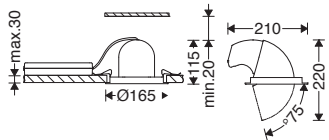

EN Instruction for Installation and Utilization of **ELENA**

Ø150-155

M585MD...

- 1- For proper utilization of this product and safety, it is mandatory to closely comply with the directions and notes in this instruction and guide.
- 2- Do not directly touch or impact LED module.
- 3- Do not stare at LED light source.

Angle adjustment