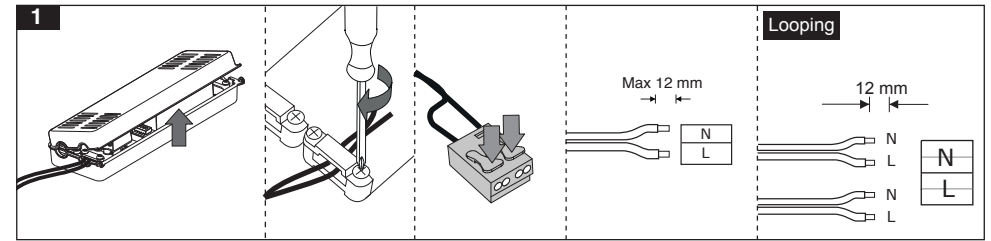

EN Instruction for Installation and Utilization of **ELENA**

Ø150-155

M585MD...

- 1- For proper utilization of this product and safety, it is mandatory to closely comply with the directions and notes in this instruction and guide.
- 2- Do not directly touch or impact LED module.
- 3- Do not stare at LED light source.

Angle adjustment