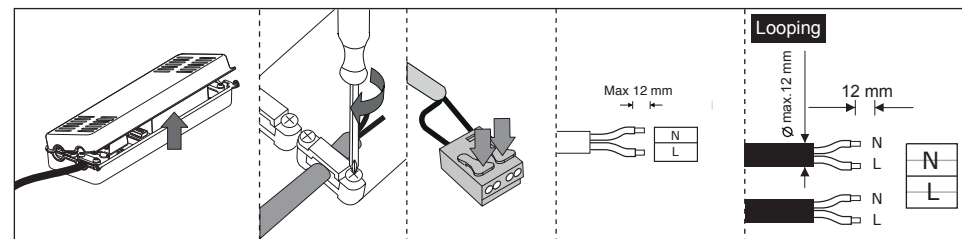

M323SS...

- 1- For proper utilization of this product and safety, it is mandatory to closely comply with the directions and notes in this instruction and guide.
- 2- Do not directly touch or impact LED module.
- 3- Do not stare at LED light source.

1