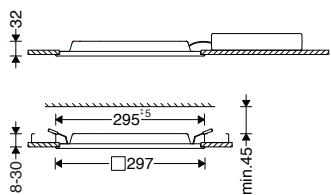

EN Instruction for installation and utilization of **ELEGANCE** Recessed Luminaire (30X30)

7002024901

www.megalite.com info@megalite.com

M323SS...

- 1- For proper utilization of this product and safety, it is mandatory to closely comply with the directions and notes in this instruction and guide.
- 2- Do not directly touch or impact LED module.
- 3- Do not stare at LED light source.