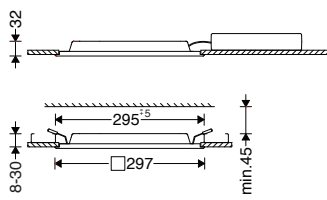

EN Instruction for installation and utilization of **ELEGANCE** Recessed Luminaire (30X30)

1

2

7002024902

www.megalite.com info@megalite.com

**Megalite**  
Crafted for Brilliance  
M323SS...

- ⚠
- 1- For proper utilization of this product and safety, it is mandatory to closely comply with the directions and notes in this instruction and guide.
  - 2- Do not directly touch or impact LED module.
  - 3- Do not stare at LED light source.