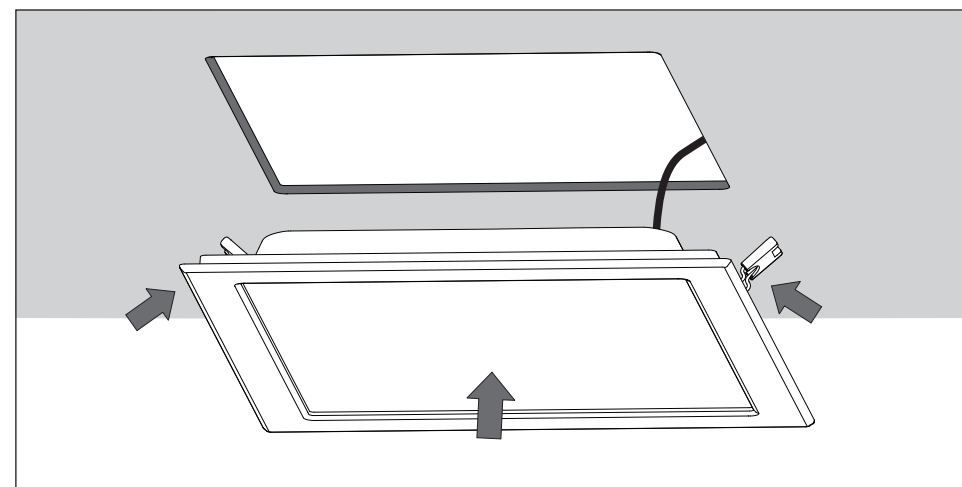

EN Instruction for installation and utilization of **ELEGANCE** Recessed Luminaire (30X30)

1

2

7002024902

www.megalite.com info@megalite.com

**Megalite**  
Crafted for Brilliance  
M323SS...

- ⚠
- 1- For proper utilization of this product and safety, it is mandatory to closely comply with the directions and notes in this instruction and guide.
  - 2- Do not directly touch or impact LED module.
  - 3- Do not stare at LED light source.