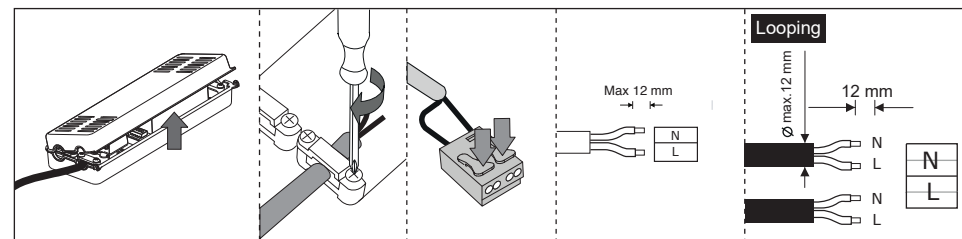

EN Instruction for installation and utilization of **ELEGANCE** Recessed Luminaire (30X30)

1

2

7002024902

www.megalite.com info@megalite.com

**Megalite**  
Crafted for Brilliance  
M323SS...

- ⚠
- 1- For proper utilization of this product and safety, it is mandatory to closely comply with the directions and notes in this instruction and guide.
  - 2- Do not directly touch or impact LED module.
  - 3- Do not stare at LED light source.