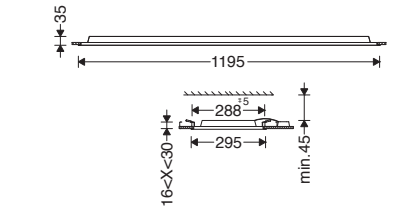

6

M323RD...

Mounting the LED panel in gypsum false ceiling

EN Instruction for installation and utilization of **ELEGANCE** Recessed Luminaire (30X120)

7002024201

www.megalite.com info@megalite.com

Megalite

M323RD...

M323RD...

- 1- For proper utilization of this product and safety, it is mandatory to closely comply with the directions and notes in this instruction and guide.
- 2- Earth connection as provided is mandatory.
- 3- Do not stare at LED light source.