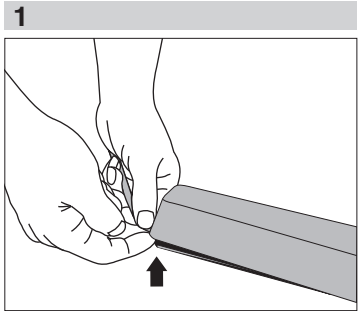

In case of any need for safety pendant kit, it should be provided by the customer separately.

Cat. No.	L cm
M323RD...+GDMRC24-Bracket	50
M323RD...+GDMRC25-Bracket	100

Mounting the panel in exposed T-grid false ceiling