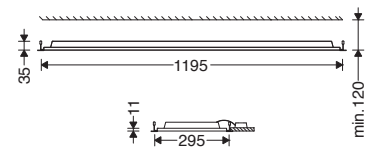

6

M323RD...

Mounting the LED panel in gypsum false ceiling

EN Instruction for installation and utilization of **ELEGANCE** Recessed Luminaire (30X120)

7002024201

www.megalite.com info@megalite.com

Megalite

M323RD...

M323RD...

- 1- For proper utilization of this product and safety, it is mandatory to closely comply with the directions and notes in this instruction and guide.
- 2- Earth connection as provided is mandatory.
- 3- Do not stare at LED light source.