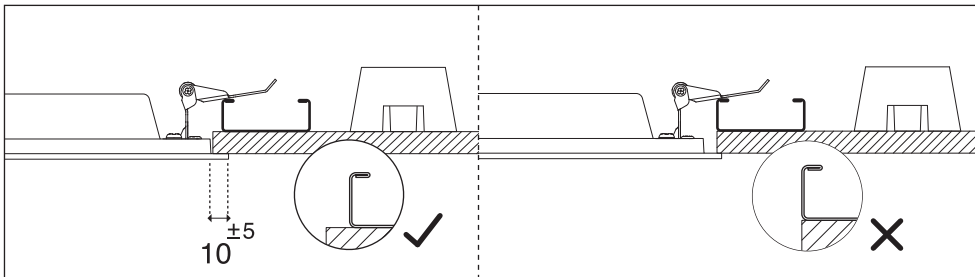

6

M323RD...

Mounting the LED panel in gypsum false ceiling

EN Instruction for installation and utilization of **ELEGANCE** Recessed Luminaire (30X120)

7002024201

www.megalite.com info@megalite.com

Megalite

M323RD...

M323RD...

- 1- For proper utilization of this product and safety, it is mandatory to closely comply with the directions and notes in this instruction and guide.
- 2- Earth connection as provided is mandatory.
- 3- Do not stare at LED light source.