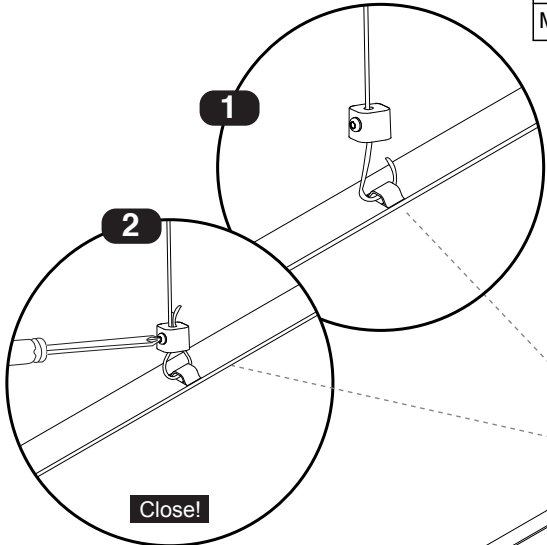

6

M323RD...

Mounting the LED panel in gypsum false ceiling

EN Instruction for installation and utilization of **ELEGANCE** Recessed Luminaire (30X120)

7002024201

www.megalite.com info@megalite.com

Megalite

M323RD...

M323RD...

- 1- For proper utilization of this product and safety, it is mandatory to closely comply with the directions and notes in this instruction and guide.
- 2- Earth connection as provided is mandatory.
- 3- Do not stare at LED light source.

In case of any need for safety pendant kit, it should be provided by the customer separately.

Cat. No.	L cm
M323RD...+GDMRC24-Bracket	50
M323RD...+GDMRC25-Bracket	100

Mounting the panel in exposed T-grid false ceiling