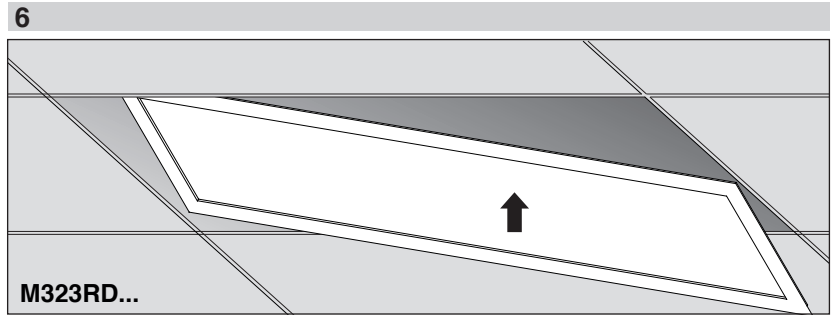

In case of any need for safety pendant kit, it should be provided by the customer separately.

Cat. No.	L cm
M323RD...+GDMRC24-Bracket	50
M323RD...+GDMRC25-Bracket	100

Mounting the panel in exposed T-grid false ceiling