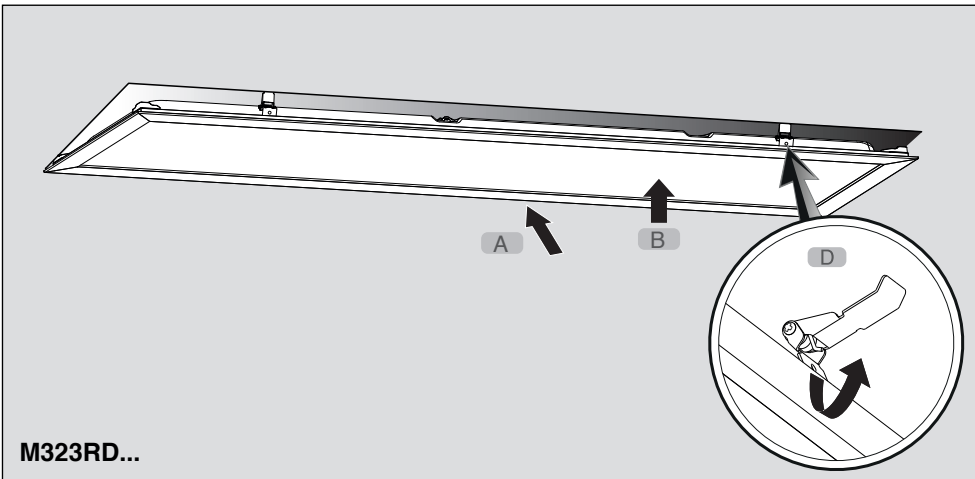

6

M323RD...

Mounting the LED panel in gypsum false ceiling

EN Instruction for installation and utilization of **ELEGANCE** Recessed Luminaire (30X120)

7002024201

www.megalite.com info@megalite.com

Megalite

M323RD...

M323RD...

- 1- For proper utilization of this product and safety, it is mandatory to closely comply with the directions and notes in this instruction and guide.
- 2- Earth connection as provided is mandatory.
- 3- Do not stare at LED light source.