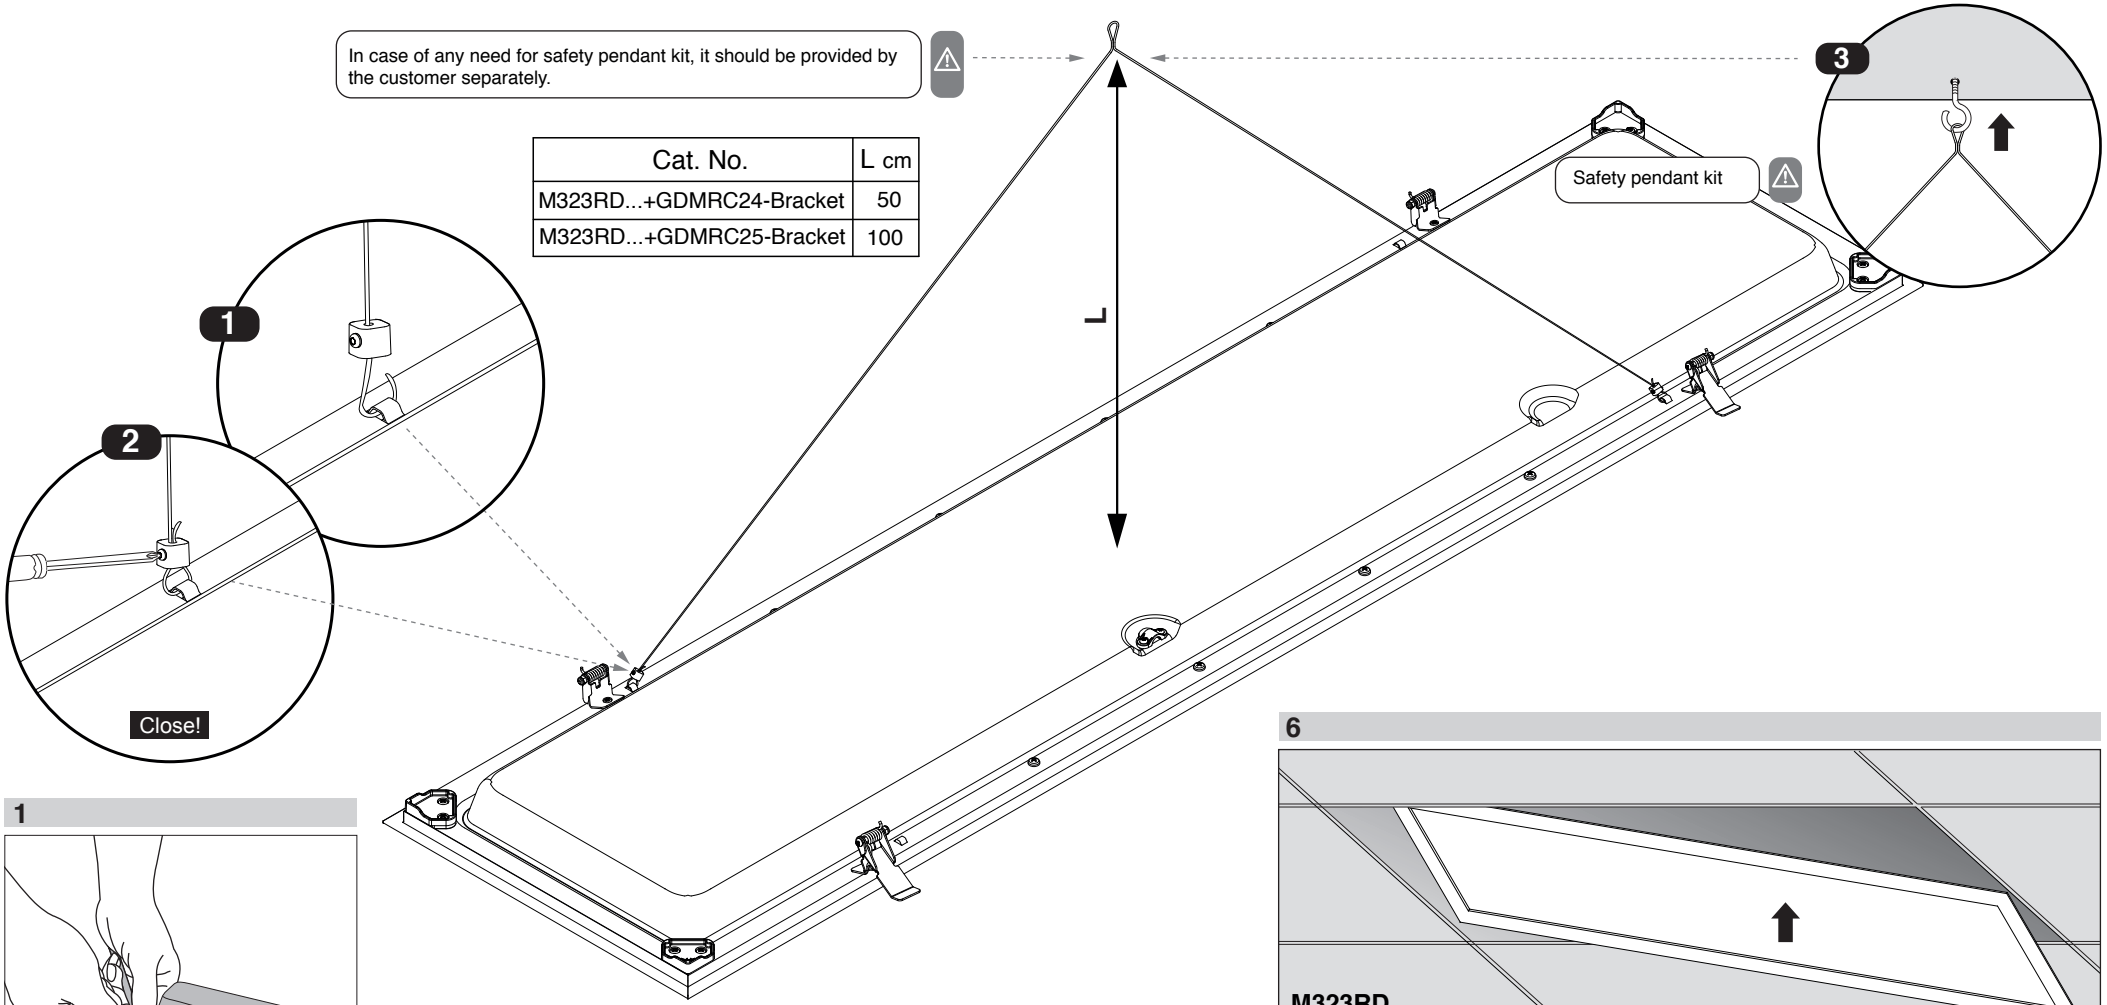

6

M323RD...

Mounting the LED panel in gypsum false ceiling

EN Instruction for installation and utilization of **ELEGANCE** Recessed Luminaire (30X120)

7002024201

www.megalite.com info@megalite.com

Megalite

M323RD...

M323RD...

- 1- For proper utilization of this product and safety, it is mandatory to closely comply with the directions and notes in this instruction and guide.
- 2- Earth connection as provided is mandatory.
- 3- Do not stare at LED light source.

In case of any need for safety pendant kit, it should be provided by the customer separately.

Cat. No.	L cm
M323RD...+GDMRC24-Bracket	50
M323RD...+GDMRC25-Bracket	100

Mounting the panel in exposed T-grid false ceiling