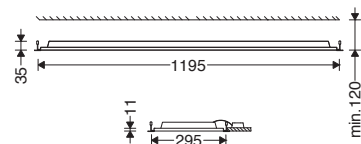

6

M323RD...

Mounting the LED panel in gypsum false ceiling

EN Instruction for installation and utilization of **ELEGANCE** Recessed Luminaire (30X120)

7002024202

www.megalite.com info@megalite.com

M323RD...

280 x 1180

M323RD...

- 1- For proper utilization of this product and safety, it is mandatory to closely comply with the directions and notes in this instruction and guide.
- 2- Earth connection as provided is mandatory.
- 3- Do not stare at LED light source.

In case of any need for safety pendant kit, it should be provided by the customer separately.

Cat. No.	L cm
M323RD...+GDMRC24-Bracket	50
M323RD...+GDMRC25-Bracket	100