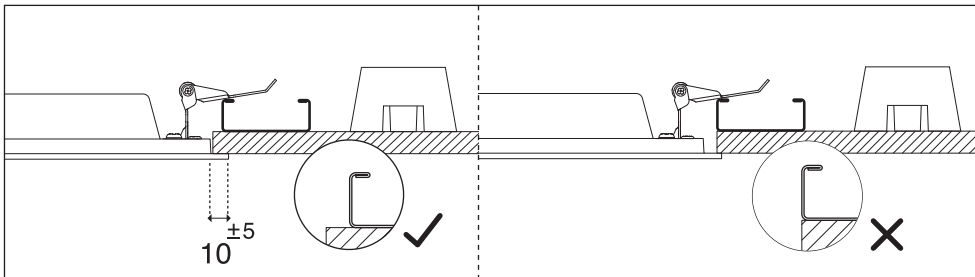

6

M323RD...

Mounting the LED panel in gypsum false ceiling

EN Instruction for installation and utilization of **ELEGANCE** Recessed Luminaire (30X120)

7002024202

www.megalite.com info@megalite.com

M323RD...

280 x 1180

M323RD...

- 1- For proper utilization of this product and safety, it is mandatory to closely comply with the directions and notes in this instruction and guide.
- 2- Earth connection as provided is mandatory.
- 3- Do not stare at LED light source.