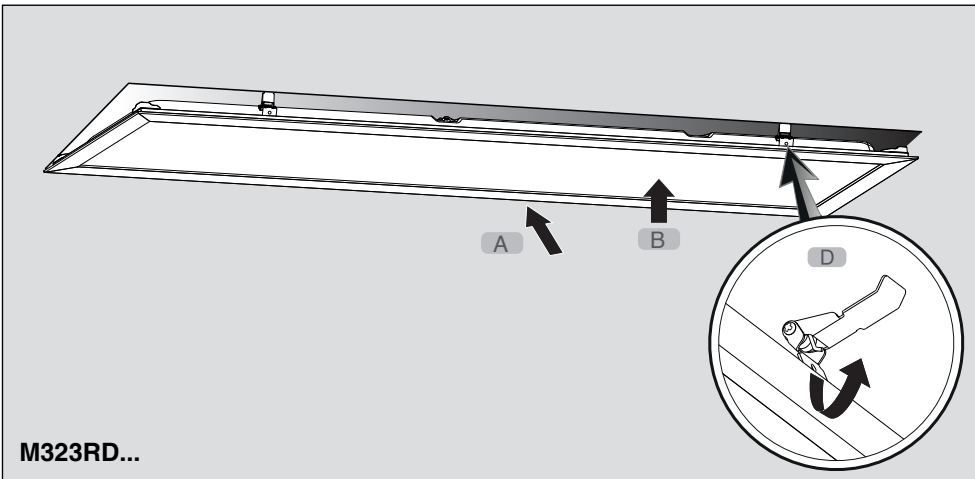

6

M323RD...

Mounting the LED panel in gypsum false ceiling

EN Instruction for installation and utilization of **ELEGANCE** Recessed Luminaire (30X120)

7002024202

www.megalite.com info@megalite.com

M323RD...

280 x 1180

M323RD...

- 1- For proper utilization of this product and safety, it is mandatory to closely comply with the directions and notes in this instruction and guide.
- 2- Earth connection as provided is mandatory.
- 3- Do not stare at LED light source.