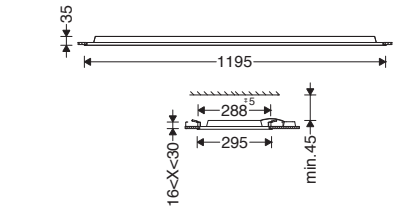

6

M323RD...

Mounting the LED panel in gypsum false ceiling

EN Instruction for installation and utilization of **ELEGANCE** Recessed Luminaire (30X120)

7002024202

www.megalite.com info@megalite.com

M323RD...

280 x 1180

M323RD...

- 1- For proper utilization of this product and safety, it is mandatory to closely comply with the directions and notes in this instruction and guide.
- 2- Earth connection as provided is mandatory.
- 3- Do not stare at LED light source.

In case of any need for safety pendant kit, it should be provided by the customer separately.

Cat. No.	L cm
M323RD...+GDMRC24-Bracket	50
M323RD...+GDMRC25-Bracket	100