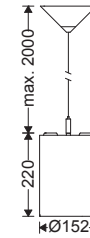

M487...

Height adjustment

EN Instruction for installation and utilization for **DIANA LED** surface mount down light luminaire

M487...

M488ED22H91LED2840

M488ED15H71LED2840-W L=77

M488ED15H221LED2840-W L=220