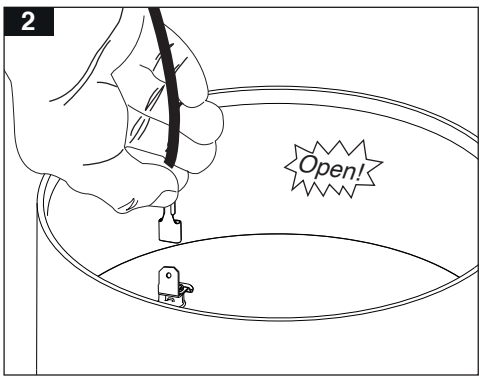

M488ED15H22..., M488ED22H9..., M488ED15H7...