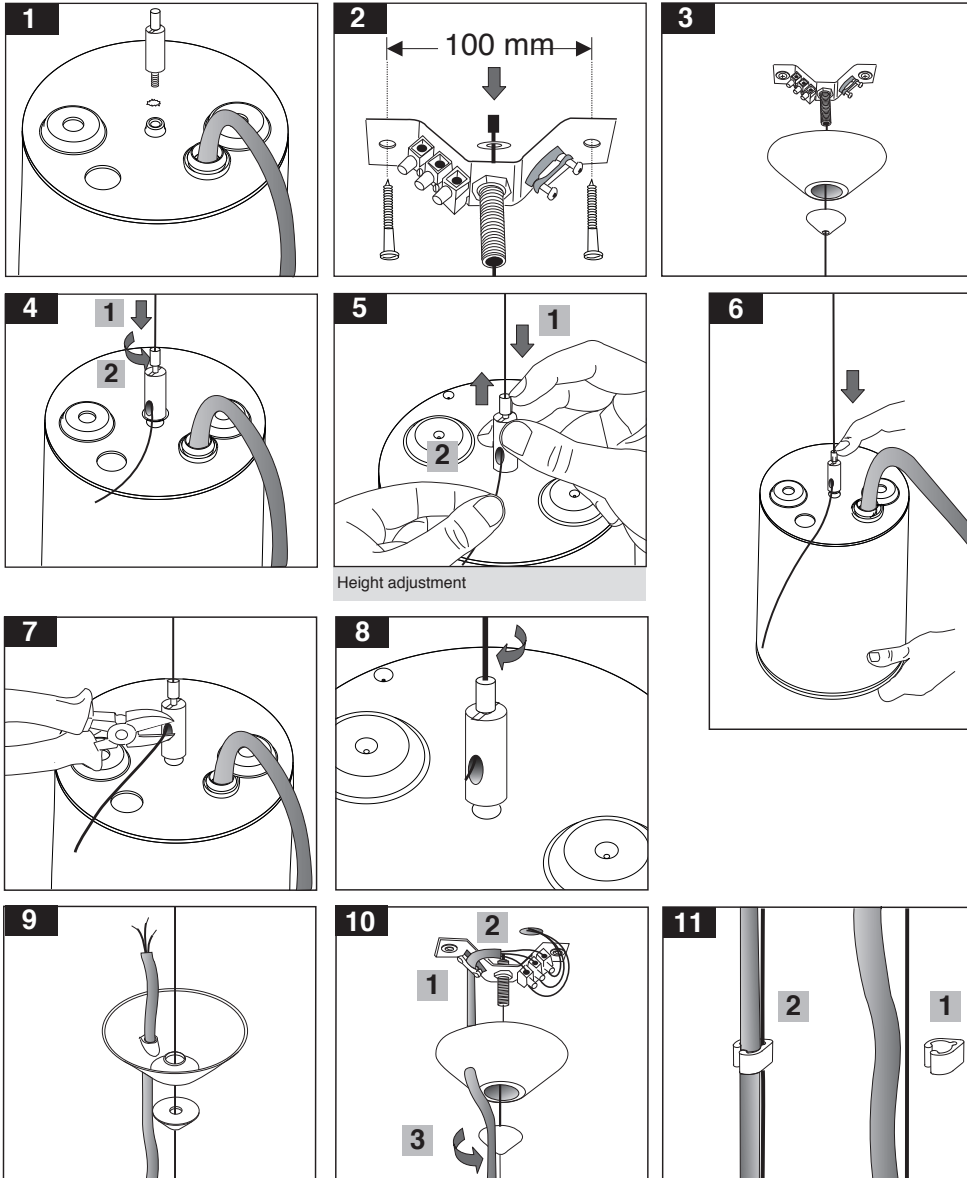

M487...

Height adjustment

EN Instruction for installation and utilization for **DIANA LED** surface mount down light luminaire

M487...

M488ED22H91LED2840

M488ED15H71LED2840-W L=77

M488ED15H221LED2840-W L=220

7002012406

www.megalite.com info@megalite.com

Megalite

- 1- For proper utilization of this product and safety, it is mandatory to closely comply with the directions and notes in this instruction and guide.
- 2- Do not directly touch or impact LED module.
- 3- Do not stare at LED light source.

M488...

M488ED15H22..., M488ED22H9..., M488ED15H7...

M488ED15H22..., M488ED22H9..., M488ED15H7...