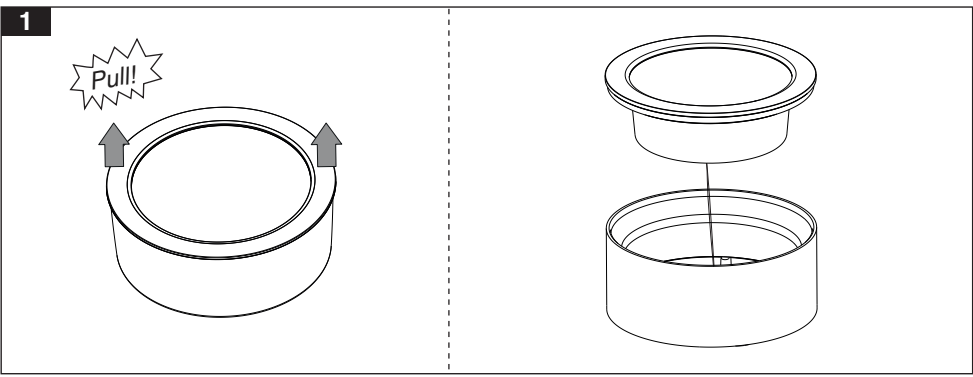

M488...

M488ED15H22..., M488ED22H9..., M488ED15H7...

M488ED15H22..., M488ED22H9..., M488ED15H7...