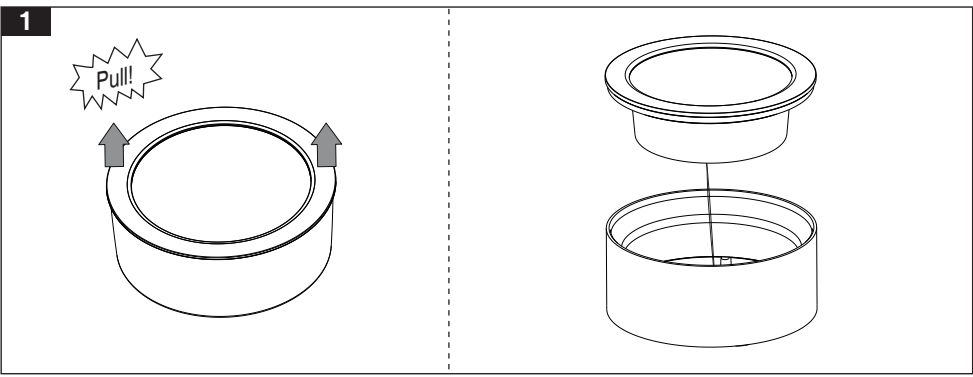

M488...

M488ED15H22..., M488ED22H9..., M488ED15H7...

M488ED15H22..., M488ED22H9..., M488ED15H7...