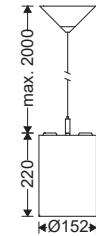

M487...

EN Instruction for installation and utilization for **DIANA LED** surface mount down light luminaire

M487...

M488ED22H91LED2840

M488ED15H71LED2840-W L=77

M488ED15H221LED2840-W L=220

7002012408

www.megalite.com info@megalite.com