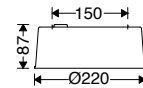

M487...

EN Instruction for installation and utilization for **DIANA LED** surface mount down light luminaire

M487...

M488ED22H91LED2840

M488ED15H71LED2840-W L=77

M488ED15H221LED2840-W L=220

7002012408

www.megalite.com info@megalite.com