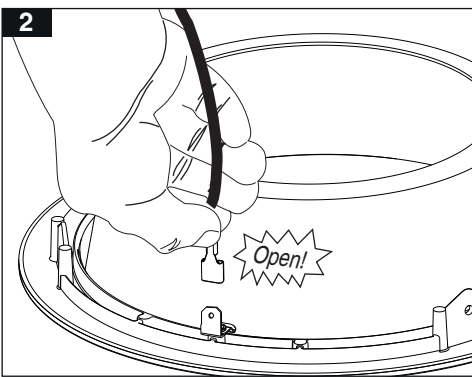

M488ED15H22..., M488ED22H9..., M488ED15H7...