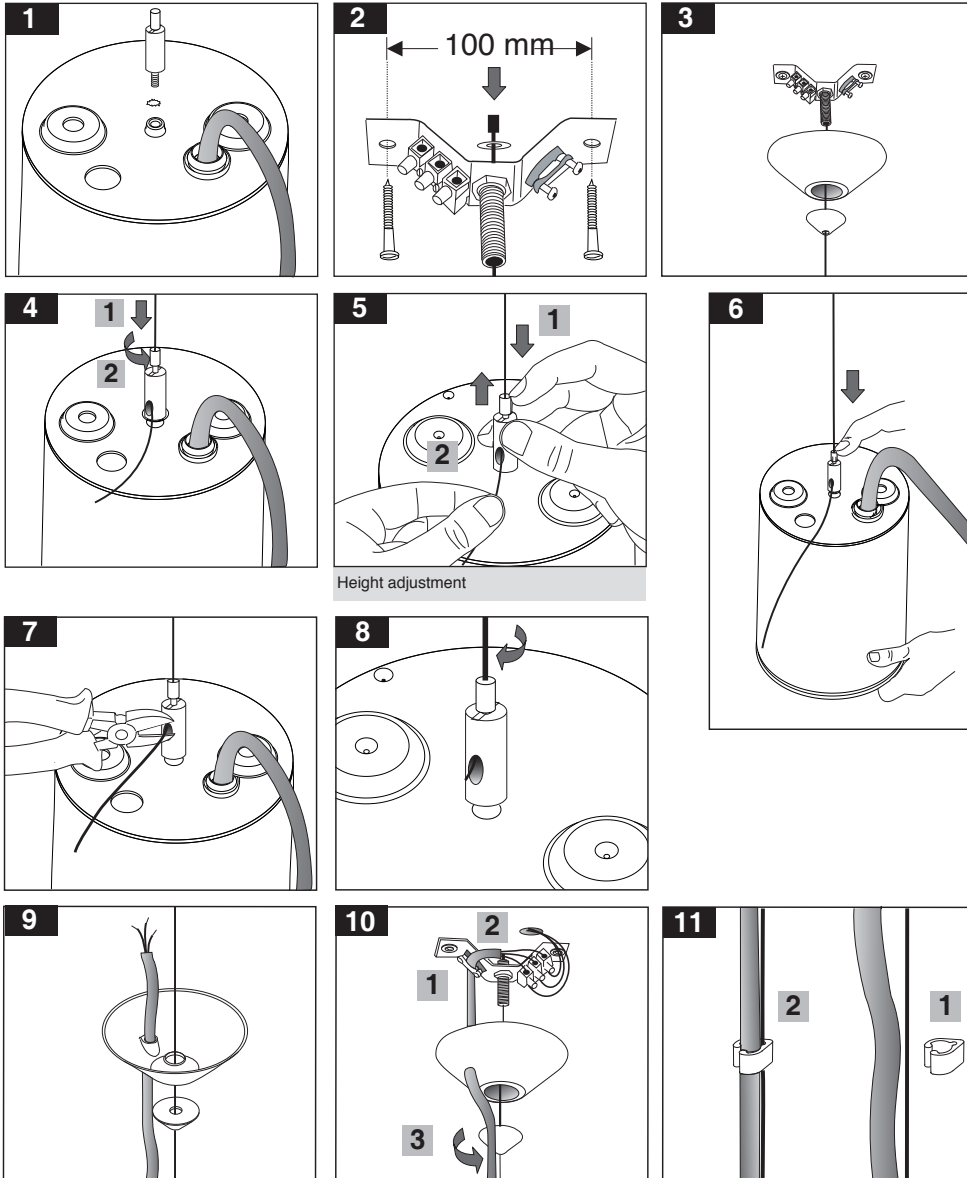

M487...

EN Instruction for installation and utilization for **DIANA LED** surface mount down light luminaire

M487...

M488ED22H91LED2840

M488ED15H71LED2840-W L=77

M488ED15H221LED2840-W L=220

7002012408

www.megalite.com info@megalite.com

- 1- For proper utilization of this product and safety, it is mandatory to closely comply with the directions and notes in this instruction and guide.
- 2- Do not directly touch or impact LED module.
- 3- Do not stare at LED light source.

M488...

M488ED15H22..., M488ED22H9..., M488ED15H7...

M488ED15H22..., M488ED22H9..., M488ED15H7...