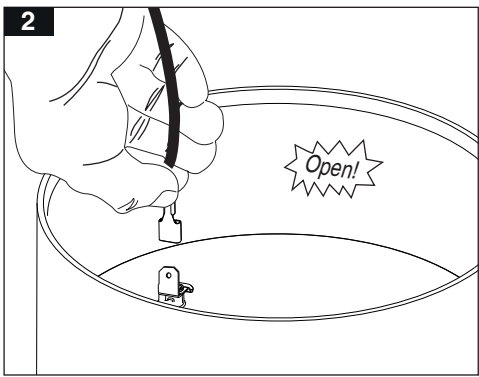

M488ED15H22..., M488ED22H9..., M488ED15H7...