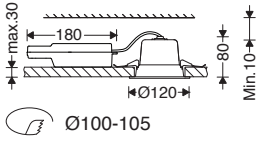

**EN** Instruction for installation and utilization for **Comfort DIANA** Down light

**M583IPD4..., M584IPMD4...**

**M583IPD6..., M584IPWD6...**

**M583IPD8...**

- 1- For proper utilization of this product and safety, it is mandatory to closely comply with the directions and notes in this instruction and guide.
- 2- Do not directly touch or impact LED module.
- 3- Do not stare at LED light source.