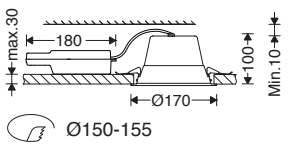

**EN** Instruction for installation and utilization for **Comfort DIANA** Down light

**M583IPD4..., M584IPMD4...**

**M583IPD6..., M584IPWD6...**

**M583IPD8...**

- 1- For proper utilization of this product and safety, it is mandatory to closely comply with the directions and notes in this instruction and guide.
- 2- Do not directly touch or impact LED module.
- 3- Do not stare at LED light source.