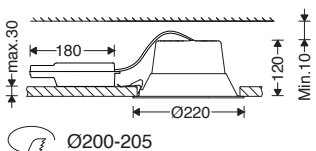

**EN** Instruction for installation and utilization for **Comfort DIANA** Down light

**M583IPD4..., M584IPMD4...**

**M583IPD6..., M584IPWD6...**

**M583IPD8...**

- 1- For proper utilization of this product and safety, it is mandatory to closely comply with the directions and notes in this instruction and guide.
- 2- Do not directly touch or impact LED module.
- 3- Do not stare at LED light source.