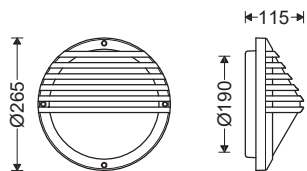

EN CORONA LED Instruction for installation and utilization

for ceiling / wall mount outdoor bulkhead luminaire

7002013605

www.megalite.com info@megalite.com

- !**
- 1- For proper utilization of this product and safety, it is mandatory to closely comply with the directions and notes in this instruction and guide.
 - 2- Earth connection as provided is mandatory.
 - 3- Do not directly touch or impact LED module.
 - 4- Do not stare at LED light source.