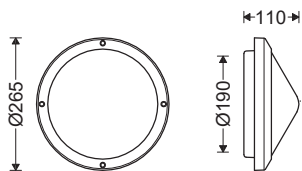

EN CORONA LED Instruction for installation and utilization

for ceiling / wall mount outdoor bulkhead luminaire

7002013605

www.megalite.com info@megalite.com

- !**
- 1- For proper utilization of this product and safety, it is mandatory to closely comply with the directions and notes in this instruction and guide.
 - 2- Earth connection as provided is mandatory.
 - 3- Do not directly touch or impact LED module.
 - 4- Do not stare at LED light source.