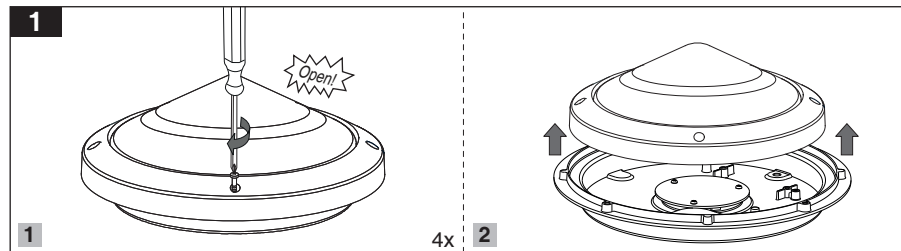

EN CORONA LED Instruction for installation and utilization

for ceiling / wall mount outdoor bulkhead luminaire

7002013606

www.megalite.com info@megalite.com

- 1- For proper utilization of this product and safety, it is mandatory to closely comply with the directions and notes in this instruction and guide.
- 2- Earth connection as provided is mandatory.
- 3- Do not directly touch or impact LED module.
- 4- Do not stare at LED light source.