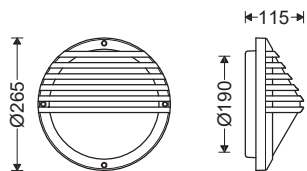

EN CORONA LED Instruction for installation and utilization

for ceiling / wall mount outdoor bulkhead luminaire

7002013606

www.megalite.com info@megalite.com

- 1- For proper utilization of this product and safety, it is mandatory to closely comply with the directions and notes in this instruction and guide.
- 2- Earth connection as provided is mandatory.
- 3- Do not directly touch or impact LED module.
- 4- Do not stare at LED light source.