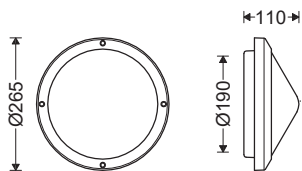

EN CORONA LED Instruction for installation and utilization

for ceiling / wall mount outdoor bulkhead luminaire

7002013606

www.megalite.com info@megalite.com

- 1- For proper utilization of this product and safety, it is mandatory to closely comply with the directions and notes in this instruction and guide.
- 2- Earth connection as provided is mandatory.
- 3- Do not directly touch or impact LED module.
- 4- Do not stare at LED light source.