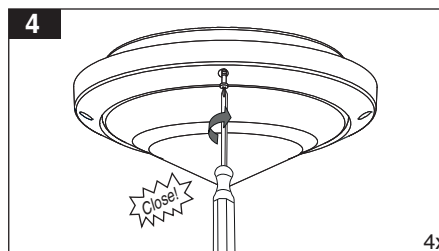

EN CORONA LED Instruction for installation and utilization

for ceiling / wall mount outdoor bulkhead luminaire

7002013606

www.megalite.com info@megalite.com

- 1- For proper utilization of this product and safety, it is mandatory to closely comply with the directions and notes in this instruction and guide.
- 2- Earth connection as provided is mandatory.
- 3- Do not directly touch or impact LED module.
- 4- Do not stare at LED light source.