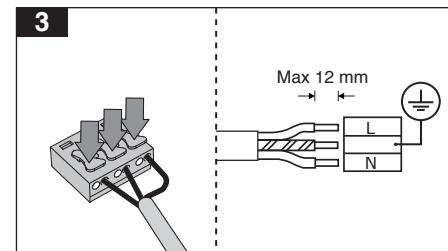

EN CORONA LED Instruction for installation and utilization

for ceiling / wall mount outdoor bulkhead luminaire

7002013606

www.megalite.com info@megalite.com

- 1- For proper utilization of this product and safety, it is mandatory to closely comply with the directions and notes in this instruction and guide.
- 2- Earth connection as provided is mandatory.
- 3- Do not directly touch or impact LED module.
- 4- Do not stare at LED light source.