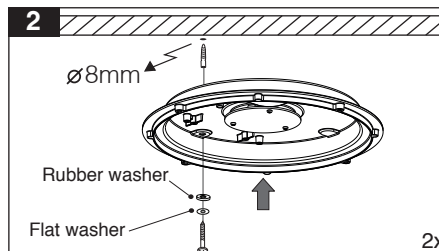

EN CORONA LED Instruction for installation and utilization

for ceiling / wall mount outdoor bulkhead luminaire

7002013606

www.megalite.com info@megalite.com

- 1- For proper utilization of this product and safety, it is mandatory to closely comply with the directions and notes in this instruction and guide.
- 2- Earth connection as provided is mandatory.
- 3- Do not directly touch or impact LED module.
- 4- Do not stare at LED light source.