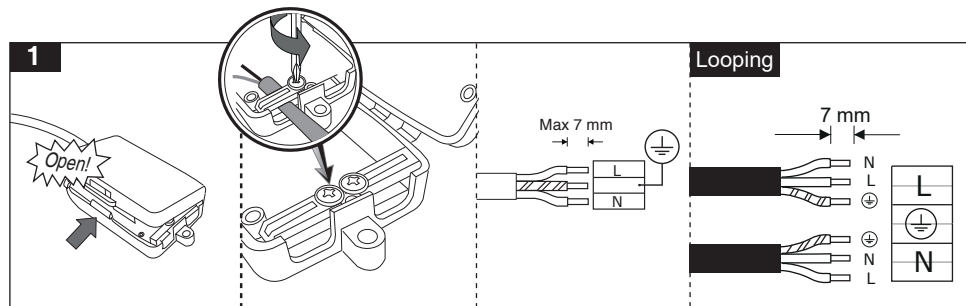

$\varnothing D_1^{+3}$
M386ED...

Cat. No	D (mm)	D1 (mm)	L (mm)
M386ED31LED...	94	80	50
M386ED41LED...	115	100	60
M386ED61LED...	167	150	70
M386ED81LED...	217	200	80

-  1- For proper utilization of this product and safety, it is mandatory to closely comply with the directions and notes in this instruction and guide.
 2- Do not directly touch or impact LED module.
 3- Do not stare at LED light source.