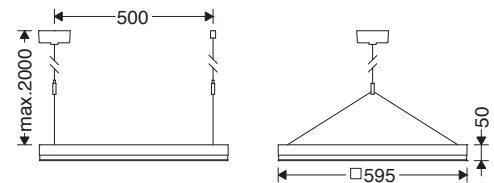

Instruction for installation and utilization of **BRILLIANCE** Suspended Luminaire (60x60)

EN

Instruction for installation and utilization of **BRILLIANCE** Surface Mount/Suspended Low UGR Luminaire (60x60)

7002025501

www.megalite.com info@megalite.com

Megalite

M634S...

M634S... + G421SKSU2-W

- ⚠ 1- For proper utilization of this product and safety, it is mandatory to closely comply with the directions and notes in this instruction and guide.
- 2- Earth connection as provided is mandatory.
- 3- Do not stare at LED light source.

Instruction for installation and utilization of **BRILLIANCE** Surface Mount Luminaire (60x60)

Electrical connection: