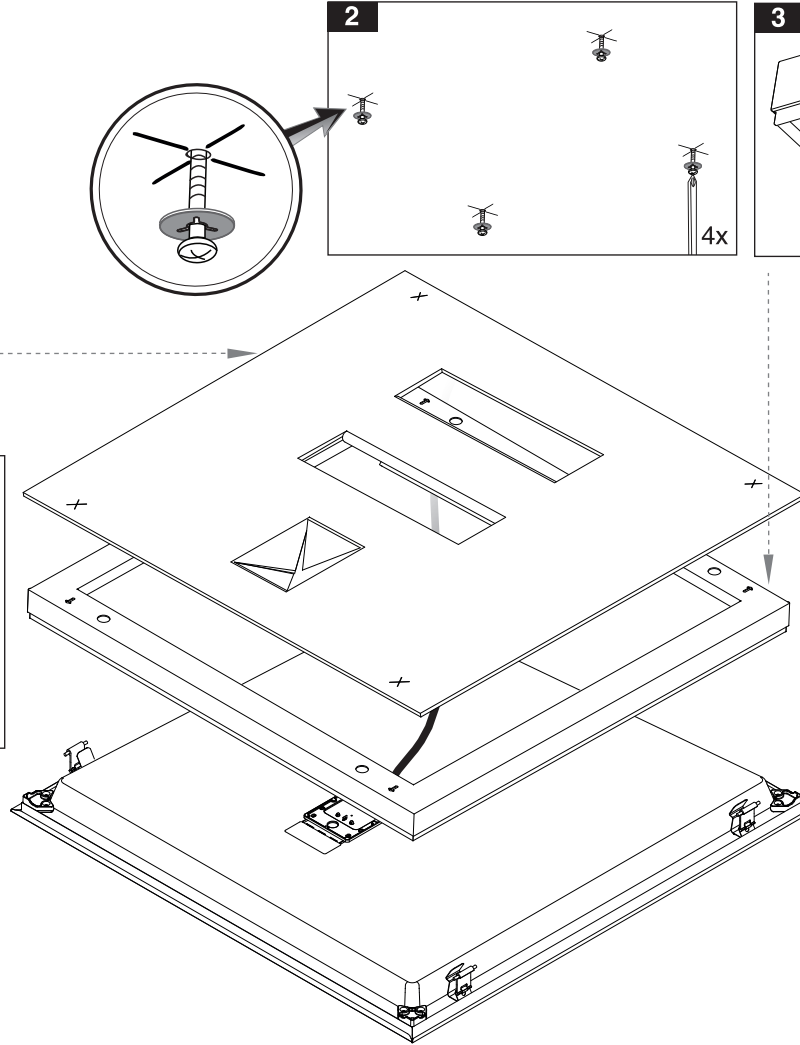

7002025501

www.megalite.com info@megalite.com

Megalite

M634S...

M634S... + G421SKSU2-W

- ⚠ 1- For proper utilization of this product and safety, it is mandatory to closely comply with the directions and notes in this instruction and guide.
- 2- Earth connection as provided is mandatory.
- 3- Do not stare at LED light source.

Instruction for installation and utilization of **BRILLIANCE** Surface Mount Luminaire (60x60)

Electrical connection: