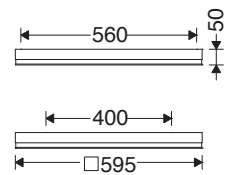

Instruction for installation and utilization of **BRILLIANCE** Surface Mount/Suspended Low UGR Luminaire (60x60)

7002025501

www.megalite.com info@megalite.com

Megalite

M634S...