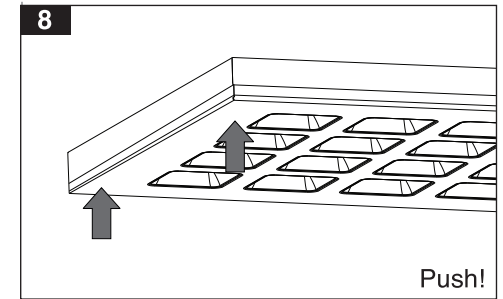

Instruction for installation and utilization of **BRILLIANCE** Surface Mount Luminaire (60x60)