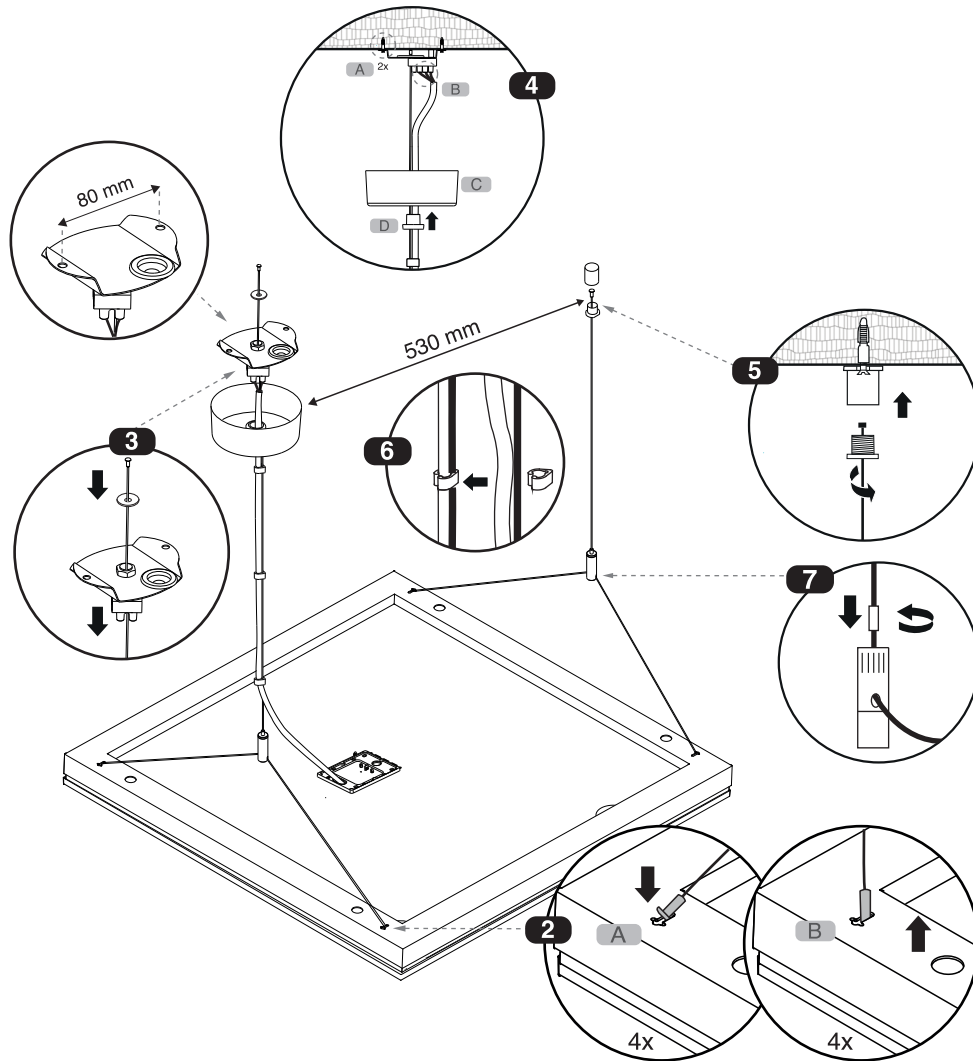

Instruction for installation and utilization of **BRILLIANCE** Suspended Luminaire (60x60)

EN

Instruction for installation and utilization of **BRILLIANCE** Surface Mount/Suspended Low UGR Luminaire (60x60)

7002025501

www.megalite.com info@megalite.com

Megalite

M634S...

M634S... + G421SKSU2-W

- ⚠ 1- For proper utilization of this product and safety, it is mandatory to closely comply with the directions and notes in this instruction and guide.
- 2- Earth connection as provided is mandatory.
- 3- Do not stare at LED light source.

Instruction for installation and utilization of **BRILLIANCE** Surface Mount Luminaire (60x60)

Electrical connection: