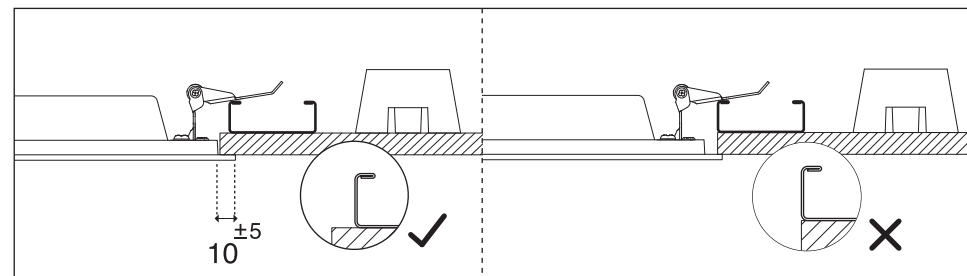

Mounting the LED panel in gypsum false ceiling