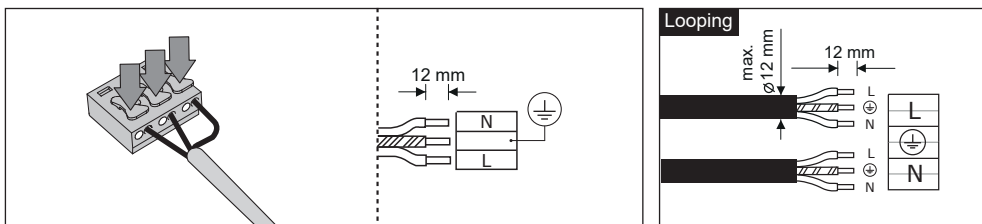

EN

Instruction for installation and utilization of **BRILLIANCE** Recessed Luminaire (30x120)

In case of any need for safety pendant kit, it should be provided by the customer separately.

Cat. No.	L cm
M635RD...+GDMRC28-Bracket	50
M635RD...+GDMRC29-Bracket	100

Safety pendant kit

7002025902

www.megalite.com info@megalite.com

M635RD4LED...

M635RD4LED...

- 1- For proper utilization of this product and safety, it is mandatory to closely comply with the directions and notes in this instruction and guide.
- 2- Earth connection as provided is mandatory.
- 3- Do not stare at LED light source.

**Electrical connection:**

**M635RD4LED...**

Mounting the panel in exposed T-grid false ceiling

**M635RD4LED...**

Mounting the LED panel in gypsum false ceiling