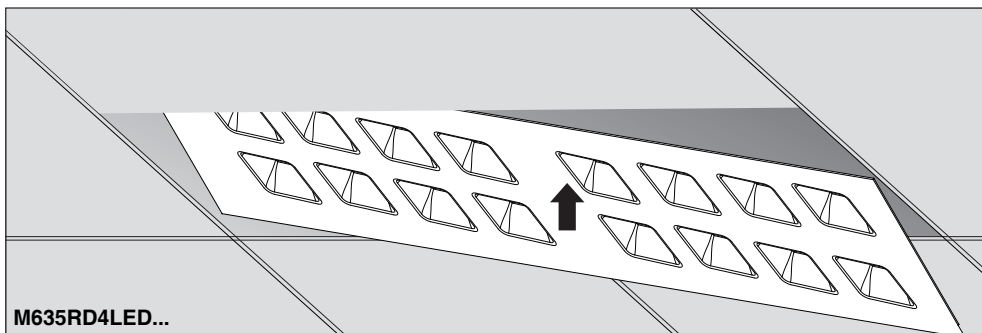

Electrical connection:

M635RD4LED...

Mounting the panel in exposed T-grid false ceiling