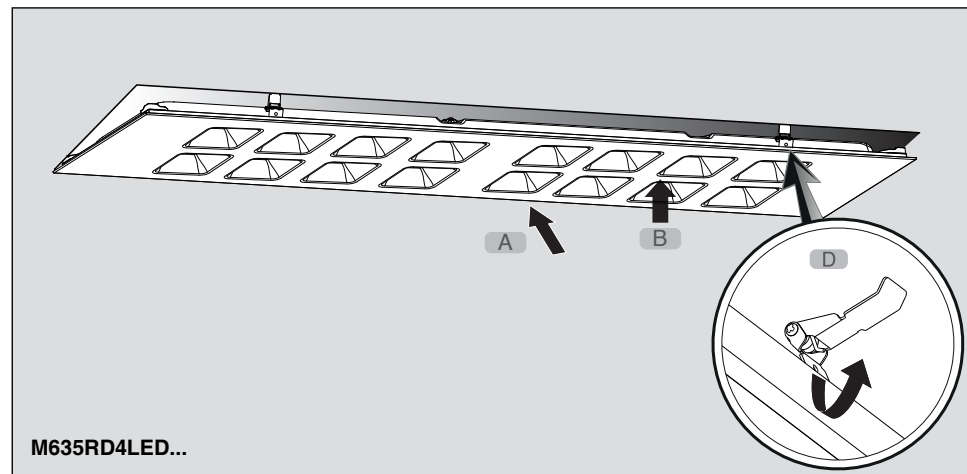

M635RD4LED...