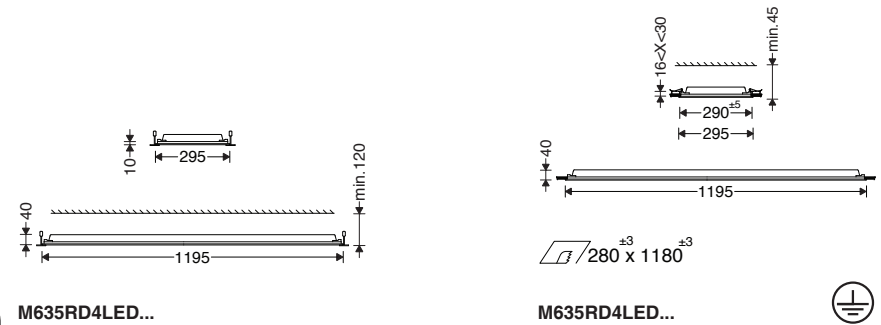

EN

Instruction for installation and utilization of **BRILLIANCE** Recessed Luminaire (30x120)

In case of any need for safety pendant kit, it should be provided by the customer separately.

Cat. No.	L cm
M635RD...+GDMRC28-Bracket	50
M635RD...+GDMRC29-Bracket	100

Safety pendant kit

7002025902

www.megalite.com info@megalite.com

M635RD4LED...

M635RD4LED...

- 1- For proper utilization of this product and safety, it is mandatory to closely comply with the directions and notes in this instruction and guide.
- 2- Earth connection as provided is mandatory.
- 3- Do not stare at LED light source.

**Electrical connection:**

**M635RD4LED...**

Mounting the panel in exposed T-grid false ceiling

**M635RD4LED...**

Mounting the LED panel in gypsum false ceiling