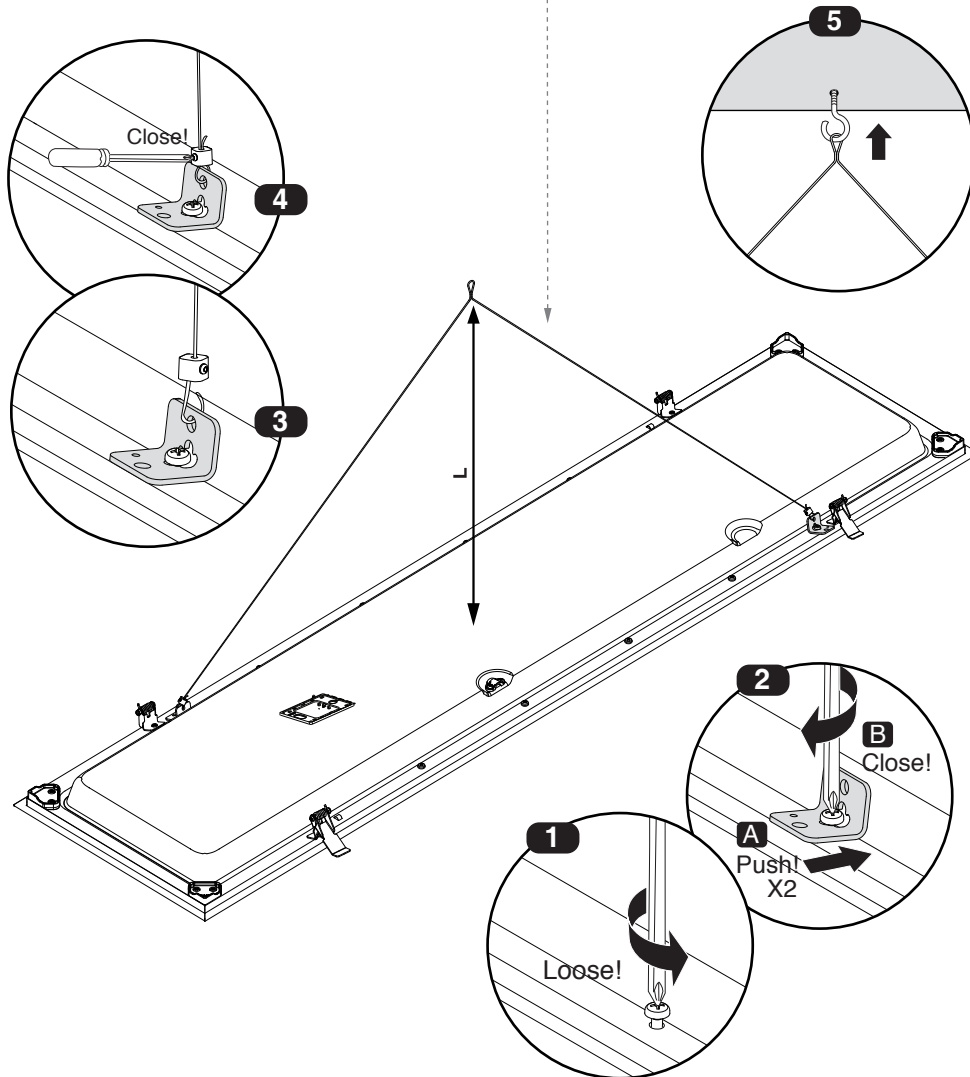

EN

Instruction for installation and utilization of **BRILLIANCE** Recessed Luminaire (30x120)

In case of any need for safety pendant kit, it should be provided by the customer separately.

Cat. No.	L cm
M635RD...+GDMRC28-Bracket	50
M635RD...+GDMRC29-Bracket	100

Safety pendant kit

7002025902

www.megalite.com info@megalite.com

M635RD4LED...

M635RD4LED...

- 1- For proper utilization of this product and safety, it is mandatory to closely comply with the directions and notes in this instruction and guide.
- 2- Earth connection as provided is mandatory.
- 3- Do not stare at LED light source.

**Electrical connection:**

**M635RD4LED...**

Mounting the panel in exposed T-grid false ceiling

**M635RD4LED...**

Mounting the LED panel in gypsum false ceiling