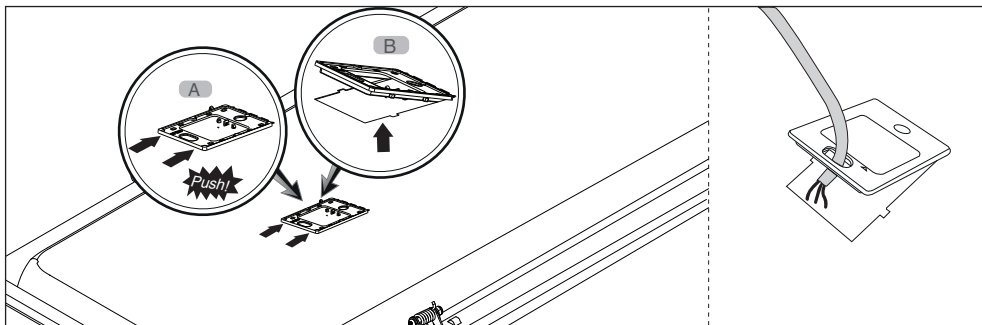

Electrical connection:

M635RD4LED...

Mounting the panel in exposed T-grid false ceiling