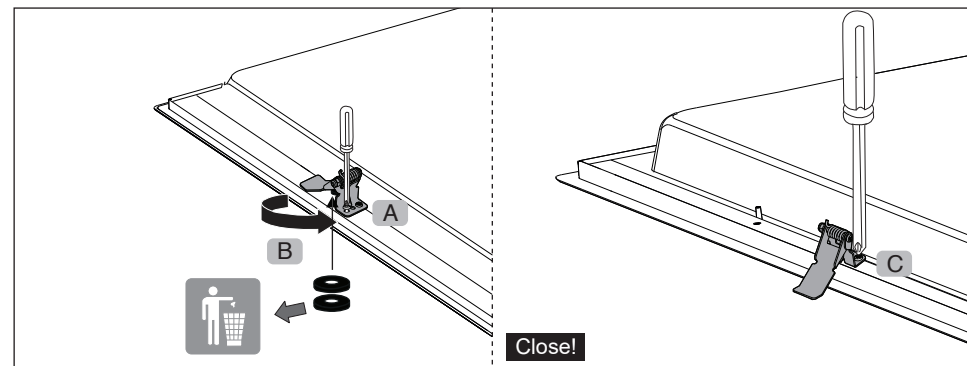

M635RD4LED...