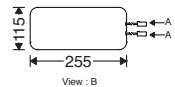

EN Instruction for installation and utilization of **ADENA**
Recessed Multi-Downlight

7002026401

www.megalite.com info@megalite.com

M5711M...

M5712M...

-  1- For proper utilization of this product and safety, it is mandatory to closely comply with the directions and notes in this instruction and guide.
2- Earth connection as provided is mandatory.
3- Do not directly touch or impact LED module.
4- Do not stare at LED light source.