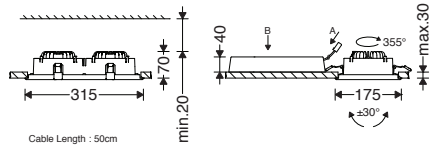

EN Instruction for installation and utilization of **ADENA**
Recessed Multi-Downlight

7002026401

www.megalite.com info@megalite.com

M5711M...

M5712M...

-  1- For proper utilization of this product and safety, it is mandatory to closely comply with the directions and notes in this instruction and guide.
2- Earth connection as provided is mandatory.
3- Do not directly touch or impact LED module.
4- Do not stare at LED light source.