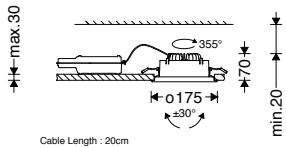

EN Instruction for installation and utilization of **ADENA**
Recessed Multi-Downlight

7002026401

www.megalite.com info@megalite.com

M5711M...

M5712M...

-  1- For proper utilization of this product and safety, it is mandatory to closely comply with the directions and notes in this instruction and guide.
2- Earth connection as provided is mandatory.
3- Do not directly touch or impact LED module.
4- Do not stare at LED light source.