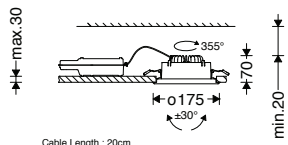

**EN** Instruction for installation and utilization of **ADENA**  
Recessed Multi-Downlight

7002026402

www.megalite.com info@megalite.com

M5711M...

M5712M...

-  1- For proper utilization of this product and safety, it is mandatory to closely comply with the directions and notes in this instruction and guide.  
2- Earth connection as provided is mandatory.  
3- Do not directly touch or impact LED module.  
4- Do not stare at LED light source.