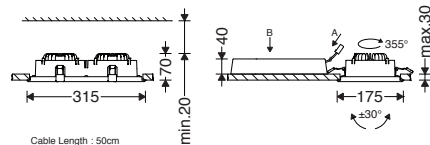

**EN** Instruction for installation and utilization of **ADENA**  
Recessed Multi-Downlight

7002026402

www.megalite.com info@megalite.com

M5711M...

M5712M...

-  1- For proper utilization of this product and safety, it is mandatory to closely comply with the directions and notes in this instruction and guide.  
2- Earth connection as provided is mandatory.  
3- Do not directly touch or impact LED module.  
4- Do not stare at LED light source.